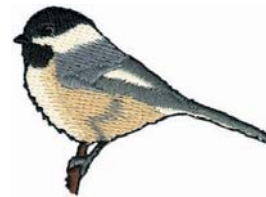

WL940 Female Cardinal
1.85 X 3.50 in.
46.99 X 88.90 mm
8,391 St.

WL941 Mockingbird
3.51 X 2.21 in.
89.15 X 56.13 mm
6,638 St. ✿

WL942 Flycatcher
3.51 X 2.07 in.
89.15 X 52.58 mm
4,537 St.

WL943 Blue Jay
3.19 X 2.90 in.
81.03 X 73.66 mm
13,274 St. ✿

WL944 Roadrunner
1.90 X 2.48 in.
48.26 X 62.99 mm
6,712 St.

WL945 Turtle Dove
4.05 X 2.47 in.
102.87 X 62.74 mm
10,728 St.

WL946 American Crow
3.77 X 3.40 in.
95.76 X 86.36 mm
11,059 St. ✿

WL947 House Finch
3.51 X 3.20 in.
89.15 X 81.28 mm
10,557 St.

WL948 Killdeer
3.53 X 2.31 in.
89.66 X 58.67 mm
7,869 St. ✿

WL949 American Robin
3.19 X 2.06 in.
81.03 X 52.32 mm
9,401 St.

WL950 Chickadee
2.15 X 1.54 in.
54.61 X 39.12 mm
3,221 St. ✿

WL951 Baltimore Oriole
3.51 X 2.75 in.
89.15 X 69.85 mm
9,350 St.