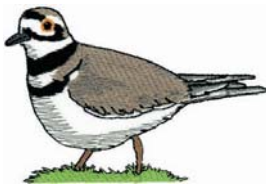

WL940 Female Cardinal
1.85 X 3.50 in.
46.99 X 88.90 mm
8,391 St.

WL941 Mockingbird
3.51 X 2.21 in.
89.15 X 56.13 mm
6,638 St. ✿

WL942 Flycatcher
3.51 X 2.07 in.
89.15 X 52.58 mm
4,537 St.

WL943 Blue Jay
3.19 X 2.90 in.
81.03 X 73.66 mm
13,274 St. ✿

WL944 Roadrunner
1.90 X 2.48 in.
48.26 X 62.99 mm
6,712 St.

WL945 Turtle Dove
4.05 X 2.47 in.
102.87 X 62.74 mm
10,728 St.

WL946 American Crow
3.77 X 3.40 in.
95.76 X 86.36 mm
11,059 St. ✿

WL947 House Finch
3.51 X 3.20 in.
89.15 X 81.28 mm
10,557 St.

WL948 Killdeer
3.53 X 2.31 in.
89.66 X 58.67 mm
7,869 St. ✿

WL949 American Robin
3.19 X 2.06 in.
81.03 X 52.32 mm
9,401 St.

WL950 Chickadee
2.15 X 1.54 in.
54.61 X 39.12 mm
3,221 St. ✿

WL951 Baltimore Oriole
3.51 X 2.75 in.
89.15 X 69.85 mm
9,350 St.

✿ Design contains a loose fill.
⚙ Some white areas shown are not stitched.

L = Design is larger than 5" (127 mm) in either direction.
S = Design is smaller than 1.5" (38.1 mm) in either direction.

Listings below indicate color sample, stitching order and suggested Isacord thread color number