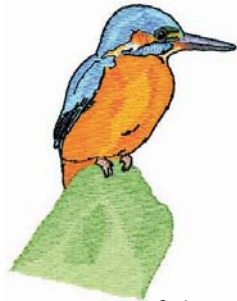

WL932 Eastern Bluebird
2.91 X 2.99 in.
73.91 X 75.95 mm
8,447 St. ✿

WL933 Kingfisher
2.54 X 3.51 in.
64.52 X 89.15 mm
9,238 St.

WL934 House Sparrow
2.47 X 2.40 in.
62.74 X 60.96 mm
10,566 St. ✿

WL935 Goldfinch
1.83 X 3.24 in.
46.48 X 82.30 mm
7,013 St. ✿

WL936 Western Meadowlark
2.01 X 3.50 in.
51.05 X 88.90 mm
11,049 St. ✿

WL937 Hummingbird
3.50 X 3.41 in.
88.90 X 86.61 mm
8,785 St.

WL938 Tufted Titmouse
2.80 X 3.48 in.
71.12 X 88.39 mm
7,160 St. ✿

WL939 Northern Cardinal
1.81 X 3.58 in.
45.97 X 90.93 mm
8,117 St. ✿

WL940 Female Cardinal
1.85 X 3.50 in.
46.99 X 88.90 mm
8,391 St.

WL941 Mockingbird
3.51 X 2.21 in.
89.15 X 56.13 mm
6,638 St. ✿

WL942 Flycatcher
3.51 X 2.07 in.
89.15 X 52.58 mm
4,537 St.

WL943 Blue Jay
3.19 X 2.90 in.
81.03 X 73.66 mm
13,274 St. ✿