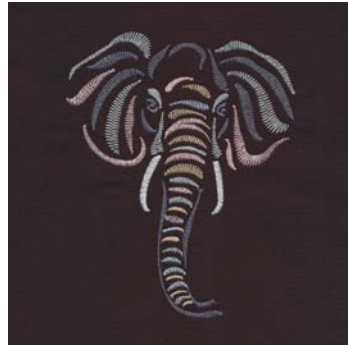

12541-01 Elephant
7.76 X 5.05 in.
197.10 X 128.27 mm
4,912 St. **L**

12541-02 Elephant Head
5.54 X 7.00 in.
140.72 X 177.80 mm
5,718 St. **L**

12541-03 Elk Head
4.65 X 6.52 in.
118.11 X 165.61 mm
2,740 St. **L**

12541-04 Fox
7.64 X 4.21 in.
194.06 X 106.93 mm
4,365 St. **L**

12541-05 Horse
7.74 X 4.23 in.
196.60 X 107.44 mm
4,209 St. **L**

12541-06 Horse Head
5.67 X 6.56 in.
144.02 X 166.62 mm
5,375 St. **L**

12541-07 Lion
8.07 X 5.03 in.
204.98 X 127.76 mm
5,641 St. **L**