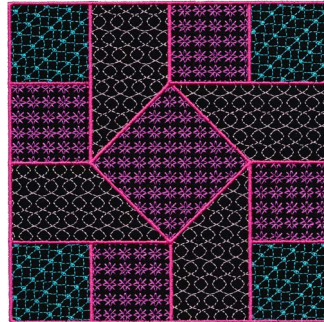

**12706-01 Motif Quilt Block 1**  
5.25 X 5.25 in.  
133.35 X 133.35 mm  
25,305 St.

**12706-02 Motif Quilt Block 2**  
5.25 X 5.25 in.  
133.35 X 133.35 mm  
16,694 St.

**12706-03 Motif Quilt Block 3**  
5.25 X 5.25 in.  
133.35 X 133.35 mm  
12,890 St.

**12706-04 Motif Quilt Block 4**  
5.25 X 5.25 in.  
133.35 X 133.35 mm  
19,050 St.

Listings below indicate color sample, stitching order and suggested thread color number. Most numbers indicate Isacord thread. Colors beginning with 20501 refer to YLI Fine Metallics, 7 refer to Yenmet Metallic, 8 refer to YLI Variations Variegated Thread and 9 refer to Isacord Multicolor Variegated.

**12706-01 Motif Quilt Block 1**

■	1. Tan Detail .....	1061
■	2. Red Detail .....	1730
■	3. Blue Detail .....	4220
■	4. Gold Detail .....	0811

**12706-02 Motif Quilt Block 2**

■	1. Light Pink Detail .....	2155
■	2. Purple Detail .....	2510
■	3. Blue Detail .....	4220
■	4. Dark Pink Detail .....	2520

### Isacord Thread Colors Used in “Motif Quilt Blocks”

Collection #12706

0532 Champagne	1252 Dark Tan	4220 Island Green
0643 Barewood	1730 Persimmon	4423 Marine Aqua
0670 Cream	2155 Pink Tulip	5610 Bright Mint
0811 Candlelight	2510 Roseate	
1061 Taupe	2520 Garden Rose	