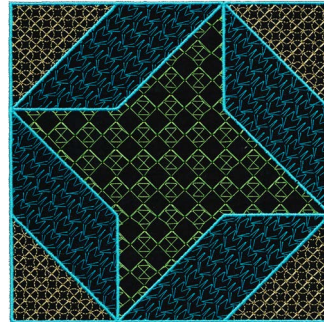

**12706-01 Motif Quilt Block 1**  
5.25 X 5.25 in.  
133.35 X 133.35 mm  
25,305 St.

**12706-02 Motif Quilt Block 2**  
5.25 X 5.25 in.  
133.35 X 133.35 mm  
16,694 St.

**12706-03 Motif Quilt Block 3**  
5.25 X 5.25 in.  
133.35 X 133.35 mm  
12,890 St.

**12706-04 Motif Quilt Block 4**  
5.25 X 5.25 in.  
133.35 X 133.35 mm  
19,050 St.

Listings below indicate color sample, stitching order and suggested thread color number. Most numbers indicate Isacord thread. Colors beginning with 20501 refer to YLI Fine Metallics, 7 refer to Yenmet Metallic, 8 refer to YLI Variations Variegated Thread and 9 refer to Isacord Multicolor Variegated.

**12706-01 Motif Quilt Block 1**

■	1. Tan Detail .....	1061
■	2. Red Detail .....	1730
■	3. Blue Detail .....	4220
■	4. Gold Detail .....	0811

**12706-02 Motif Quilt Block 2**

■	1. Light Pink Detail .....	2155
■	2. Purple Detail .....	2510
■	3. Blue Detail .....	4220
■	4. Dark Pink Detail .....	2520

**12706-03 Motif Quilt Block 3**

■	1. Green Detail .....	5610
■	2. Dark Blue Detail .....	4423
■	3. Gold Detail .....	0532
■	4. Light Blue Detail .....	4220

**12706-04 Motif Quilt Block 4**

■	1. Gold Detail .....	0643
■	2. Blue Detail .....	4220
■	3. Tan Detail .....	1252
■	4. Light Yellow Detail .....	0670