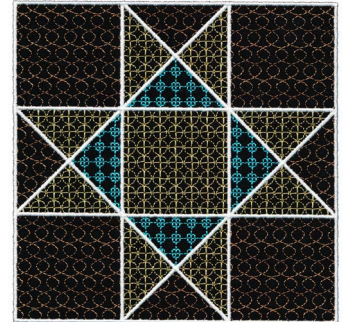

**12706-01 Motif Quilt Block 1**  
5.25 X 5.25 in.  
133.35 X 133.35 mm  
25,305 St.

**12706-02 Motif Quilt Block 2**  
5.25 X 5.25 in.  
133.35 X 133.35 mm  
16,694 St.

**12706-03 Motif Quilt Block 3**  
5.25 X 5.25 in.  
133.35 X 133.35 mm  
12,890 St.

**12706-04 Motif Quilt Block 4**  
5.25 X 5.25 in.  
133.35 X 133.35 mm  
19,050 St.

Listings below indicate color sample, stitching order and suggested thread color number. Most numbers indicate Isacord thread. Colors beginning with 20501 refer to YLI Fine Metallics, 7 refer to Yenmet Metallic, 8 refer to YLI Variations Variegated Thread and 9 refer to Isacord Multicolor Variegated.

**12706-01 Motif Quilt Block 1**

■	1. Tan Detail .....	1061
■	2. Red Detail .....	1730
■	3. Blue Detail .....	4220
■	4. Gold Detail .....	0811

**12706-02 Motif Quilt Block 2**

■	1. Light Pink Detail .....	2155
■	2. Purple Detail .....	2510
■	3. Blue Detail .....	4220
■	4. Dark Pink Detail .....	2520

**12706-03 Motif Quilt Block 3**

■	1. Green Detail .....	5610
■	2. Dark Blue Detail .....	4423
■	3. Gold Detail .....	0532
■	4. Light Blue Detail .....	4220

**12706-04 Motif Quilt Block 4**

■	1. Gold Detail .....	0643
■	2. Blue Detail .....	4220
■	3. Tan Detail .....	1252
■	4. Light Yellow Detail .....	0670