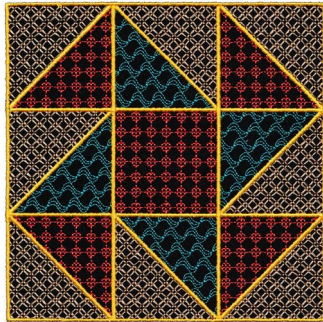

**12706-01 Motif Quilt Block 1**  
5.25 X 5.25 in.  
133.35 X 133.35 mm  
25,305 St.

**12706-02 Motif Quilt Block 2**  
5.25 X 5.25 in.  
133.35 X 133.35 mm  
16,694 St.

**12706-03 Motif Quilt Block 3**  
5.25 X 5.25 in.  
133.35 X 133.35 mm  
12,890 St.

**12706-04 Motif Quilt Block 4**  
5.25 X 5.25 in.  
133.35 X 133.35 mm  
19,050 St.

Listings below indicate color sample, stitching order and suggested thread color number. Most numbers indicate Isacord thread. Colors beginning with 20501 refer to YLI Fine Metallics, 7 refer to Yenmet Metallic, 8 refer to YLI Variations Variegated Thread and 9 refer to Isacord Multicolor Variegated.

**12706-01 Motif Quilt Block 1**

■	1. Tan Detail .....	1061
■	2. Red Detail .....	1730
■	3. Blue Detail .....	4220
■	4. Gold Detail .....	0811

**12706-02 Motif Quilt Block 2**

■	1. Light Pink Detail .....	2155
■	2. Purple Detail .....	2510
■	3. Blue Detail .....	4220
■	4. Dark Pink Detail .....	2520

**12706-03 Motif Quilt Block 3**

■	1. Green Detail .....	5610
■	2. Dark Blue Detail .....	4423
■	3. Gold Detail .....	0532
■	4. Light Blue Detail .....	4220

**12706-04 Motif Quilt Block 4**

■	1. Gold Detail .....	0643
■	2. Blue Detail .....	4220
■	3. Tan Detail .....	1252
■	4. Light Yellow Detail .....	0670