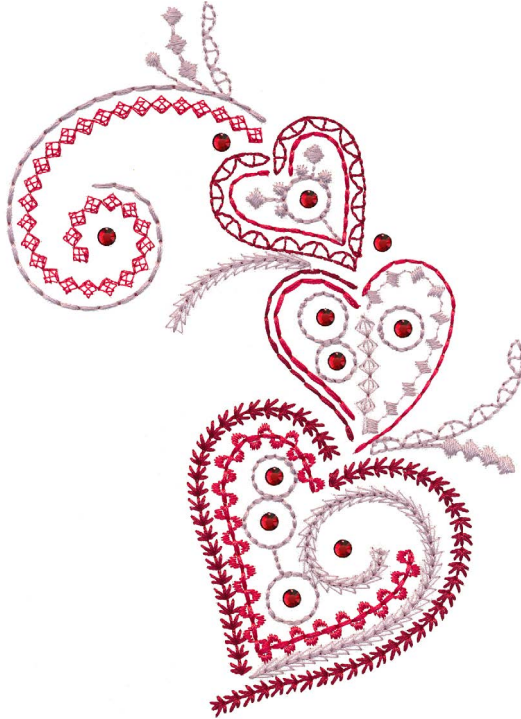

12748-01 Glitz Heart

Size Inches: Size mm: Stitch Count:
 4.35 X 4.83 in. 110.49 X 122.68 mm 7,242 St.

	1. Inner Light Purple Detail.....	2761
	2. Red Detail.....	1900
	3. Maroon Detail.....	1912
	4. Outer Light Purple Linework.....	2761

12748-02 Glitz Heart & Arrow

Size Inches: Size mm: Stitch Count:
 4.08 X 5.59 in. 103.63 X 141.99 mm 5,096 St.

	1. Inner Light Purple Detail.....	2761
	2. Red Detail.....	1900
	3. Maroon Detail.....	1912
	4. Outer Light Purple Detail.....	2761

12748-03 Glitz Hearts Paisley

Size Inches: Size mm: Stitch Count:
4.01 X 5.66 in. **101.85 X 143.76 mm** **5,977 St.**

	1. Maroon Detail	1912
	2. Red Detail.....	1900
	3. Light Purple Detail	2761

MATERIALS

Isacord Thread Colors

1900 Geranium
1912 Winterberry
2761 Dessert