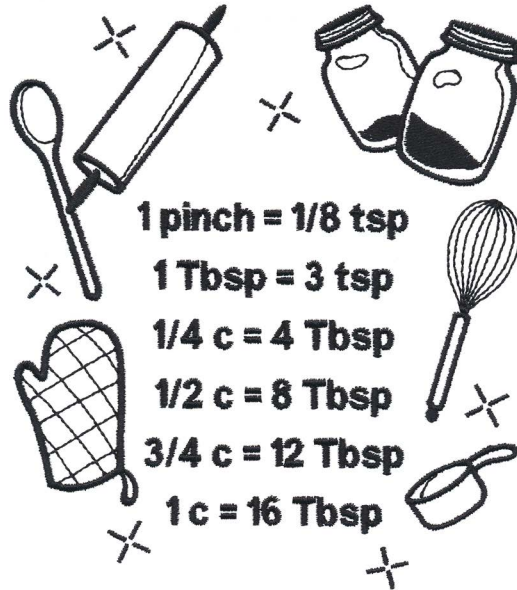

#12749

3

DESIGNS

Kitchen Conversions Towels

Note: Some designs in this collection may have been created using unique special stitches and/or techniques. To preserve design integrity when rescaling or rotating designs in your software, always rescale or rotate designs using the handles directly on-screen.

Dry Conversion Chart

12749-01 Dry Conversion Chart

Size Inches: 5.16 X 7.39 in. Size mm: 131.06 X 187.71 mm Stitch Count: 18,688 St.

12749-01 Dry Conversion Chart

■ 1. Designs.....	0020
■ 2. Measurements	0020
■ 3. Title	0020

Liquid Conversion Chart

12749-02 Liquid Conversion Chart

Size Inches: 5.48 X 8.10 in. Size mm: 139.19 X 205.74 mm Stitch Count: 22,409 St.

12749-02 Liquid Conversion Chart

■ 1. Designs.....	0020
■ 2. Measurements	0020
■ 3. Title	0020