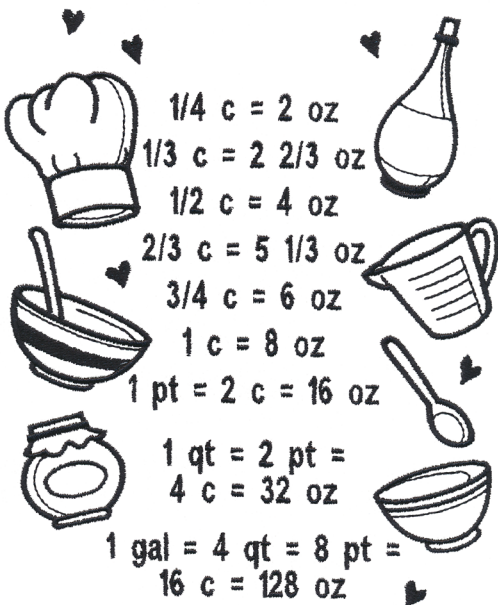

Dry Conversion Chart

12749-01 Dry Conversion Chart

Size Inches: 5.16 X 7.39 in. Size mm: 131.06 X 187.71 mm Stitch Count: 18,688 St.

12749-01 Dry Conversion Chart

■ 1. Designs.....	0020
■ 2. Measurements	0020
■ 3. Title	0020

Liquid Conversion Chart

12749-02 Liquid Conversion Chart

Size Inches: 5.48 X 8.10 in. Size mm: 139.19 X 205.74 mm Stitch Count: 22,409 St.

12749-02 Liquid Conversion Chart

■ 1. Designs.....	0020
■ 2. Measurements	0020
■ 3. Title	0020

Cup to Milliliter Conversion Chart

	1 tsp = 5 ml	
	1 Tbsp = 3 tsp = 15 ml	
	1/4 c = 4 Tbsp = 12 tsp = 60 ml	
	1/3 c = 5 Tbsp = 16 tsp = 80 ml	
	1/2 c = 8 Tbsp = 24 tsp = 120 ml	
	2/3 c = 11 Tbsp = 32 tsp = 160 ml	
	3/4 c = 12 Tbsp = 36 tsp = 180 ml	
	1 c = 16 Tbsp = 48 tsp = 240 ml	