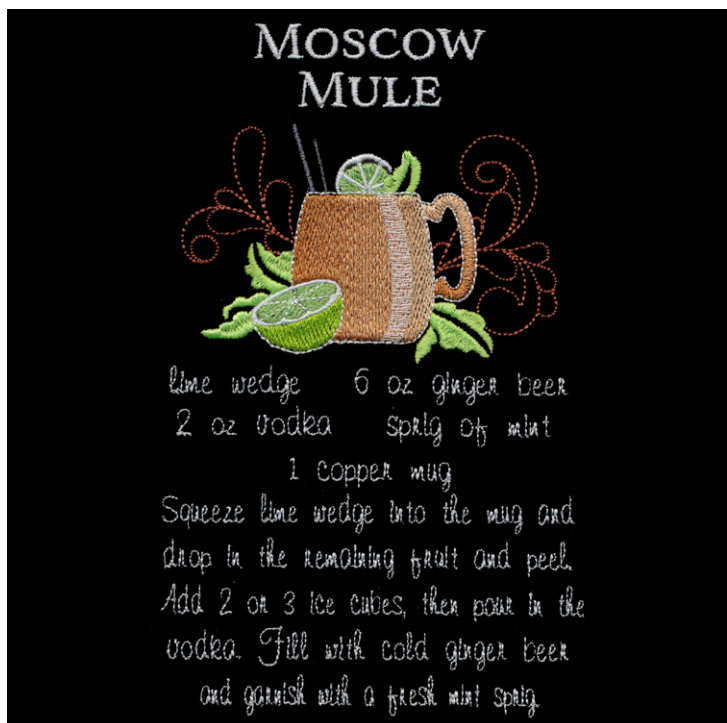

12782-04 Moscow Mule Recipe Towel

Size Inches: Size mm: Stitch Count:
4.99 X 8.19 in.   126.75 X 208.03 mm   20,227 St.

1. Ingredients & Instructions..... 0017
2. Background Linework..... 1322
3. Straws..... 0138
4. Limes..... 5832
5. Leaves..... 5830
6. Medium Brown Mug Shading..... 1133
7. Light Tan Mug Shading..... 1140
8. Copper Mug Shading..... 1115
9. Lime Rind..... 5912
10. Title & Detail..... 0017