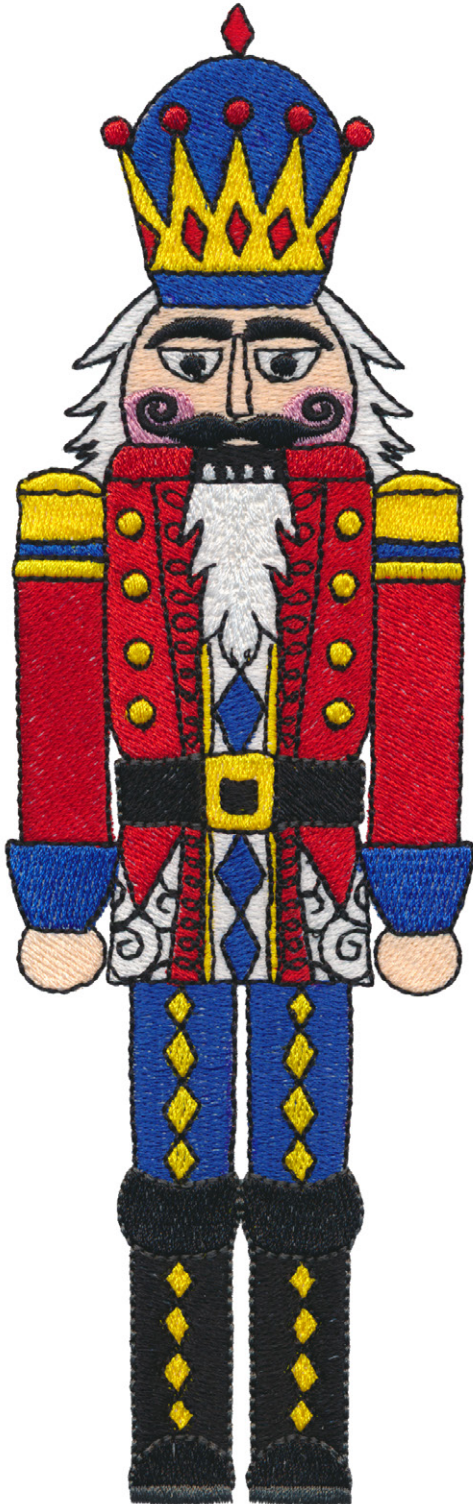

#12784

3
DESIGNS

Nutcrackers

Note: Some designs in this collection may have been created using unique special stitches and/or techniques. To preserve design integrity when rescaling or rotating designs in your software, always rescale or rotate designs using the handles directly on-screen.

12784-01 Red Nutcracker

Size Inches: Size mm: Stitch Count:
 2.55 X 8.29 in. 64.77 X 210.57 mm 33,968 St.

□	1. White Detail	0015
■	2. Skin	1060
■	3. Blue Detail	3522
■	4. Cheeks	2152
■	5. Red Coat and Jewels	1800
■	6. Yellow Detail	0605
■	7. Black Detail	0020
■	8. Boot and Belt Outline	0134

12784-02 Green Nutcracker

Size Inches: Size mm: Stitch Count:
 2.63 X 8.17 in. 66.80 X 207.52 mm 30,258 St.

	1. Skin	1060
	2. Cheeks	2152
	3. White Detail	0015
	4. Red Detail.....	1800
	5. Green Detail	5513
	6. Yellow Detail	0605
	7. Black Detail	0020
	8. Boot Outlines.....	0134

12784-03 Blue Nutcracker

Size Inches: Size mm: Stitch Count:
 2.57 X 8.14 in. 65.28 X 206.76 mm 29,975 St.

	1. Skin	1060
	2. Cheeks	2152
	3. Red Detail.....	1800
	4. Blue Detail.....	3522
	5. White Detail	0015
	6. Light Blue Coat Trim.....	3730
	7. Yellow Detail.....	0605
	8. Black Detail	0020
	9. Boots/Hat and Belt Outline.....	0134
	10. Hat and Boot Yellow Detail.....	0605