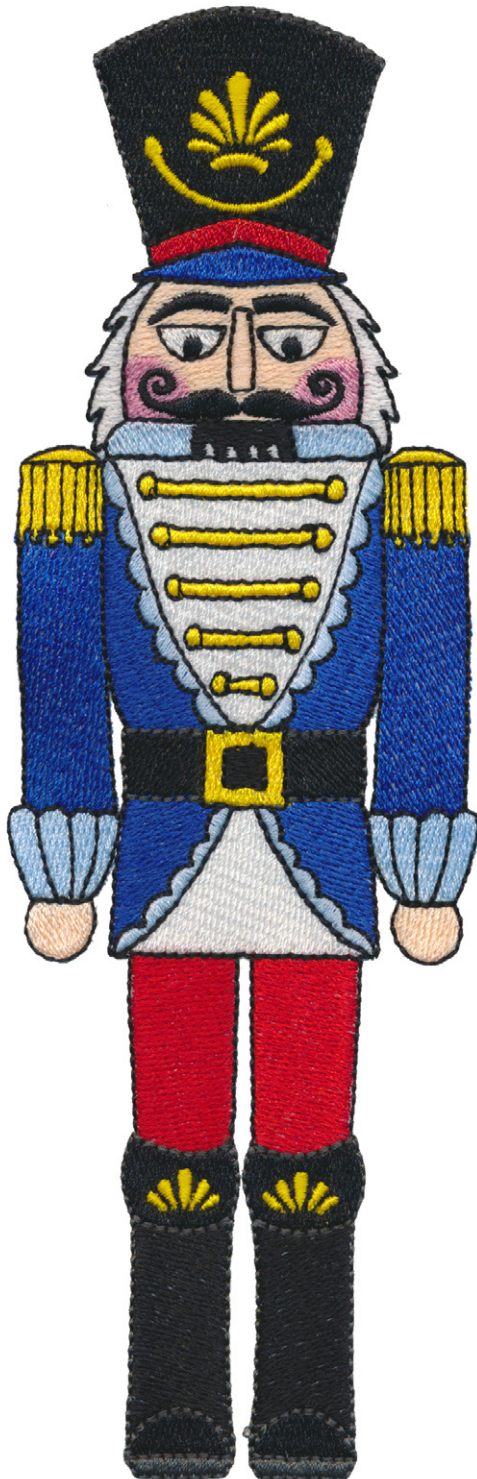

12784-01 Red Nutcracker

Size Inches: Size mm: Stitch Count:
 2.55 X 8.29 in. 64.77 X 210.57 mm 33,968 St.

□	1. White Detail	0015
■	2. Skin	1060
■	3. Blue Detail	3522
■	4. Cheeks	2152
■	5. Red Coat and Jewels	1800
■	6. Yellow Detail	0605
■	7. Black Detail	0020
■	8. Boot and Belt Outline	0134

12784-02 Green Nutcracker

Size Inches: Size mm: Stitch Count:
 2.63 X 8.17 in. 66.80 X 207.52 mm 30,258 St.

	1. Skin	1060
	2. Cheeks	2152
	3. White Detail	0015
	4. Red Detail.....	1800
	5. Green Detail	5513
	6. Yellow Detail	0605
	7. Black Detail	0020
	8. Boot Outlines.....	0134

12784-03 Blue Nutcracker

Size Inches: Size mm: Stitch Count:
 2.57 X 8.14 in. 65.28 X 206.76 mm 29,975 St.

	1. Skin	1060
	2. Cheeks	2152
	3. Red Detail.....	1800
	4. Blue Detail.....	3522
	5. White Detail	0015
	6. Light Blue Coat Trim.....	3730
	7. Yellow Detail.....	0605
	8. Black Detail	0020
	9. Boots/Hat and Belt Outline.....	0134
	10. Hat and Boot Yellow Detail.....	0605