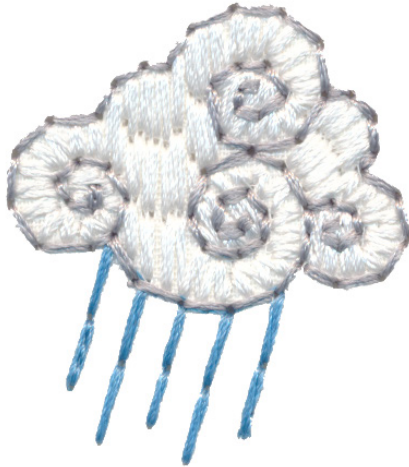

Note: Some designs in this collection may have been created using unique special stitches and/or techniques. To preserve design integrity when rescaling or rotating designs in your software, always rescale or rotate designs using the handles directly on-screen.

12819-15 Rain Cloud Mini

Size Inches: Size mm: Stitch Count:
1.21 X 1.41 in.   **30.73 X 35.81 mm**   **1283 St.**

- ☐ 1. White Detail 0015
- ☒ 2. Blue Detail 3830
- ☒ 3. Gray Detail 0131