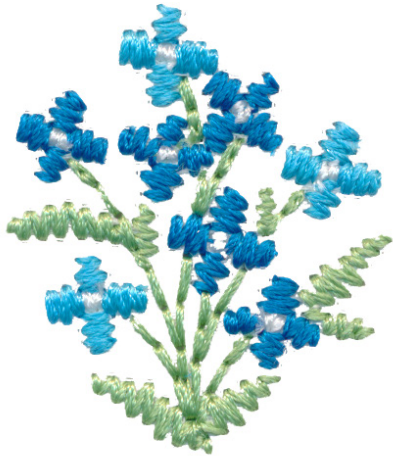

Note: Some designs in this collection may have been created using unique special stitches and/or techniques. To preserve design integrity when rescaling or rotating designs in your software, always rescale or rotate designs using the handles directly on-screen.

12822-07 Floral Mini 7

Size Inches: Size mm: Stitch Count:
1.28 X 1.52 in.   **32.51 X 38.61 mm**   **1856 St.**

■	1. Dark Blue Detail	3901
■	2. Green Detail	5822
■	3. Light Blue Detail	4114
■	4. White Detail	0015