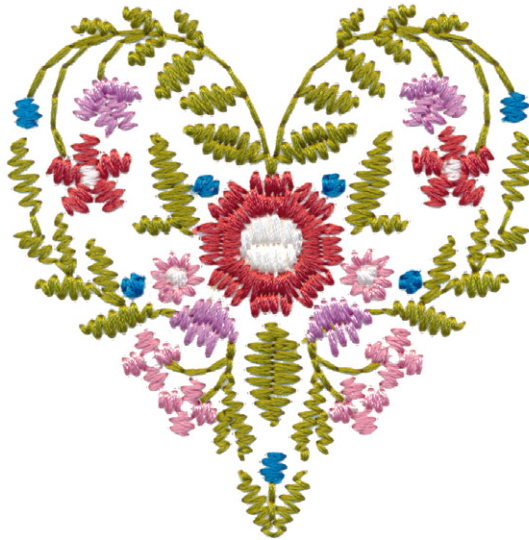

Note: Some designs in this collection may have been created using unique special stitches and/or techniques. To preserve design integrity when rescaling or rotating designs in your software, always rescale or rotate designs using the handles directly on-screen.

12822-15 Mini Floral Heart

Size Inches: Size mm: Stitch Count:
3.01 X 3.06 in.   **76.45 X 77.72 mm**   **5952 St.**

	1. Green Detail	6043
	2. Pink Detail	2152
	3. Red Detail.....	1725
	4. White Detail	0015
	5. Blue Detail.....	3901
	6. Purple Detail.....	2640