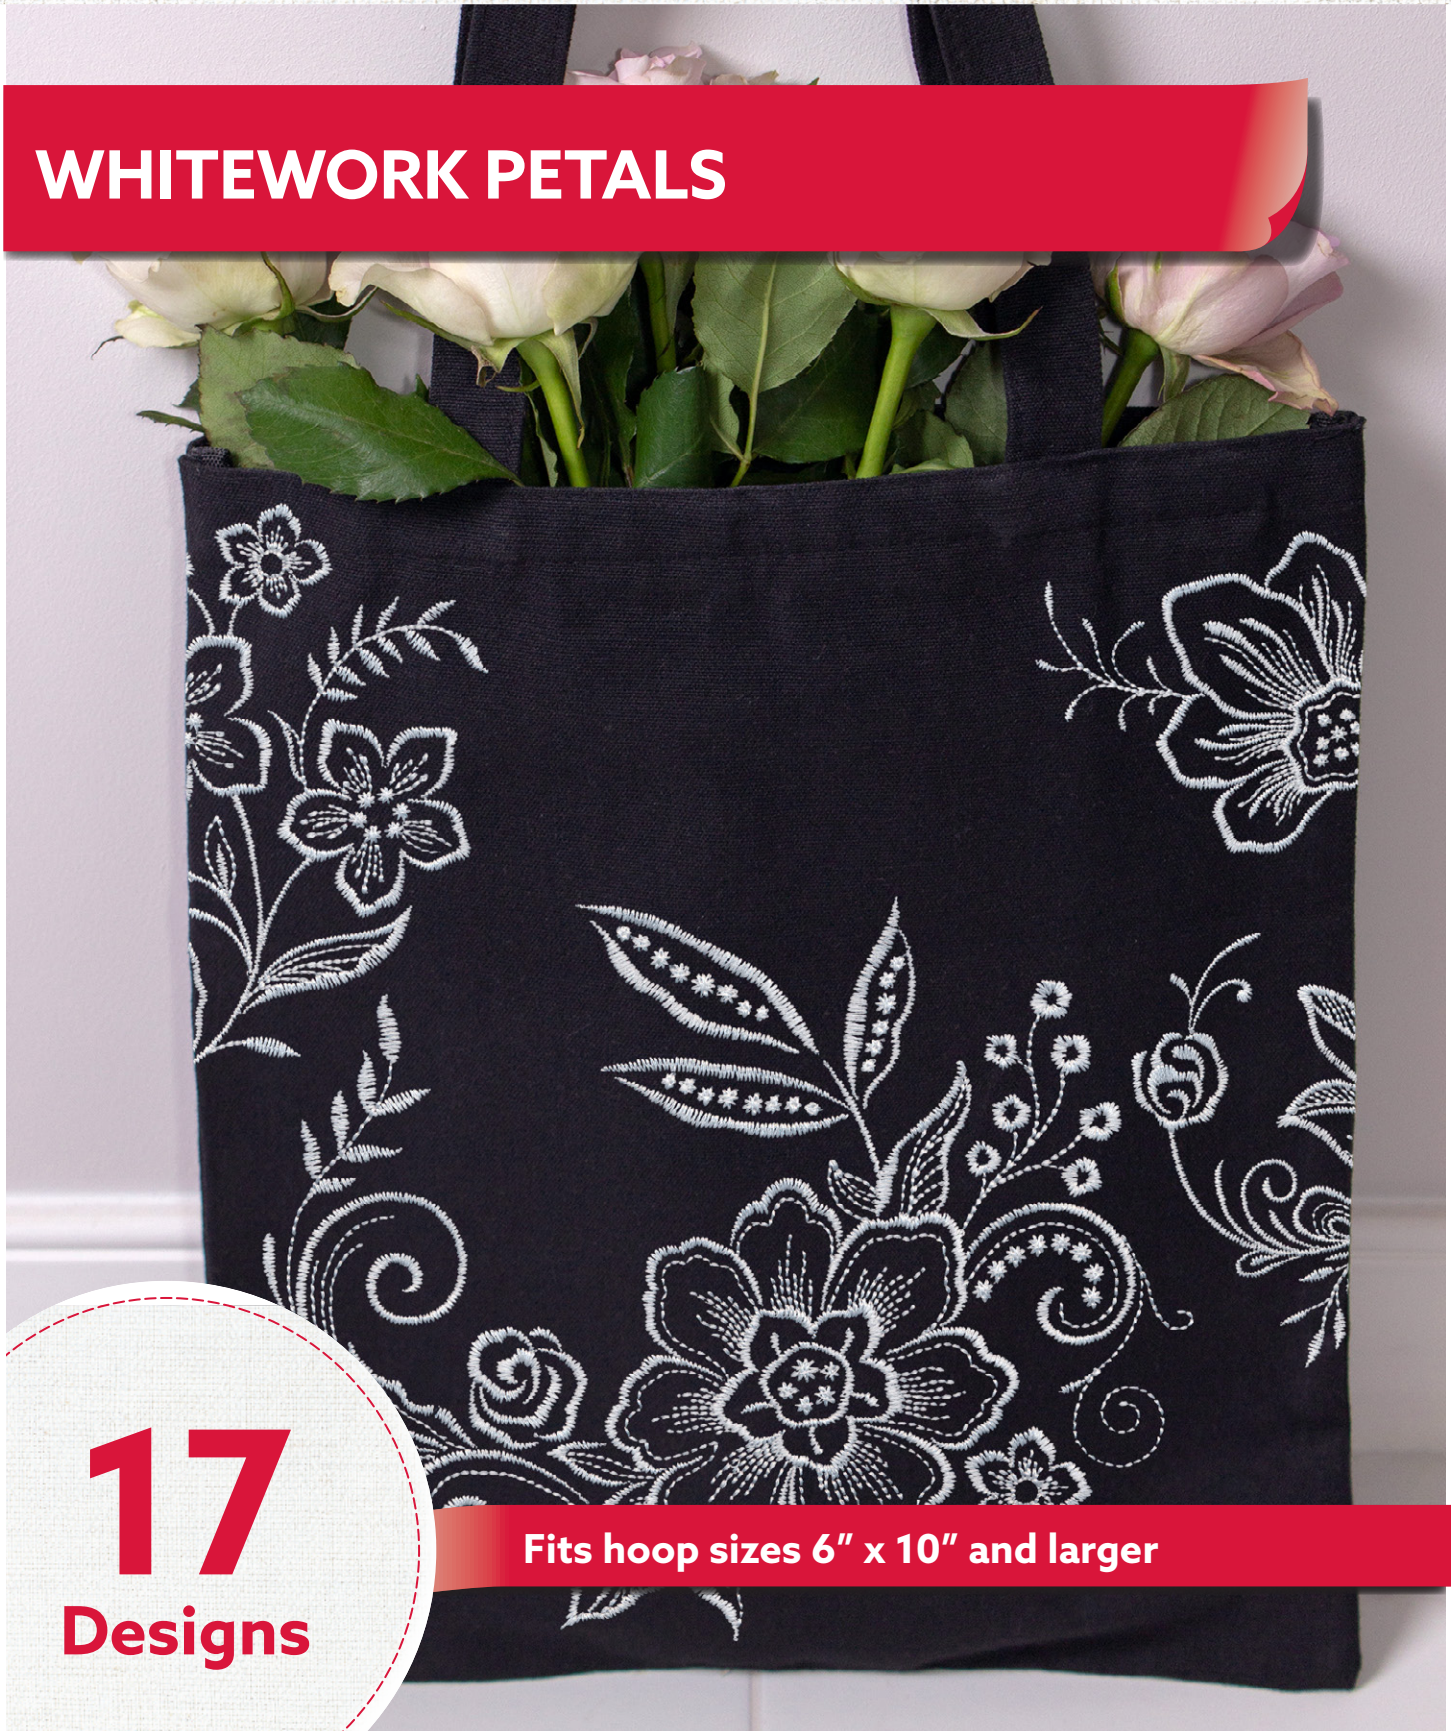

WHITEWORK PETALS

17
Designs

Fits hoop sizes 6" x 10" and larger

THREAD LIST

Isacord Thread Colors

0010 Silky White

DESIGNS

Note: Some designs in this collection may have been created using unique special stitches and/or techniques. To preserve design integrity when rescaling or rotating designs in your software, always rescale or rotate designs using the handles directly on-screen.