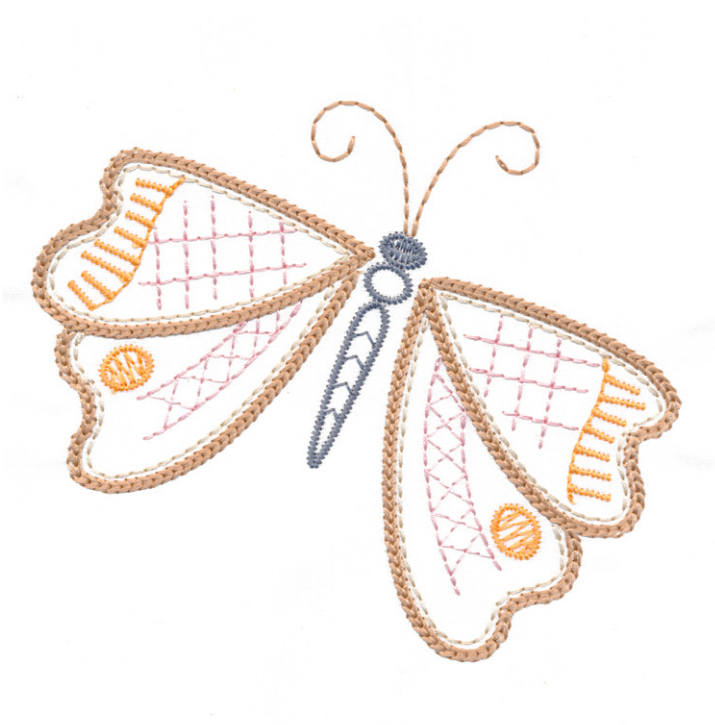

12878-07 Chainstitch Moth

Size Inches: Size mm: Stitch Count:
5.13 X 5.78 in. 130.4 X 146.9 mm   11465 St.

	1. Gray Detail	3852
	2. Tan Detail	1141
	3. Cream Detail	0781
	4. Light Pink Detail	2250
	5. Dark Orange Detail.....	1030