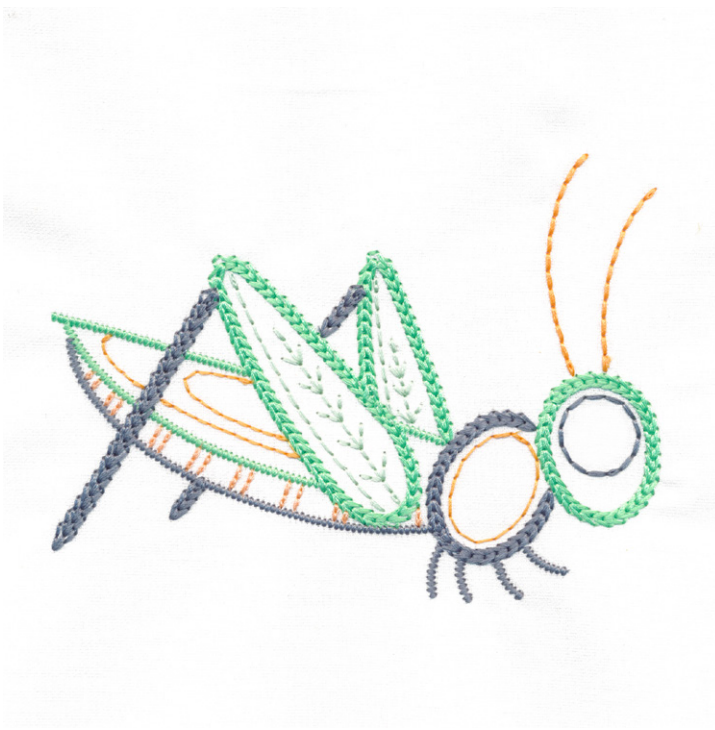

# CHAINSTITCH INSECTS

8

Designs

Fits hoop sizes 5" x 7" and larger

## 12878-03 Chainstitch Caterpillar

Size Inches:                      Size mm:                      Stitch Count:  
**2.69 X 6.11 in. 68.3 X 155.1 mm 8942 St.**

■ 1. Gray Detail .....	3852
■ 2. Light Orange Detail .....	1362
■ 3. Dark Pink Detail .....	2530
■ 4. Light Pink Detail .....	2250
■ 5. Dark Orange Detail .....	1030

## 12878-04 Chainstitch Dragonfly

Size Inches:                      Size mm:                      Stitch Count:  
**5.17 X 6.41 in. 131.3 X 162.9 mm 10037 St.**

■ 1. Gray Detail .....	3852
■ 2. Purple Detail.....	3450
■ 3. Dark Pink Detail.....	2530
■ 4. Light Pink Detail .....	2250

## 12878-05 Chainstitch Grasshopper

Size Inches:                      Size mm:                      Stitch Count:  
**3.63 X 4.99 in. 92.3 X 126.7 mm 7437 St.**

■ 1. Light Green Detail .....	5770
■ 2. Dark Green Detail.....	5440
■ 3. Gray Detail .....	3852
■ 4. Light Orange Detail .....	1362
■ 5. Dark Orange Detail.....	1030