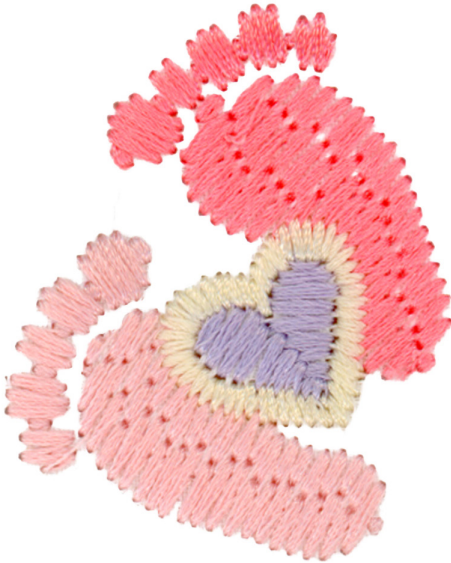

Note: Some designs in this collection may have been created using unique special stitches and/or techniques. To preserve design integrity when rescaling or rotating designs in your software, always rescale or rotate designs using the handles directly on-screen.

12903-01 Baby Feet Mini

Size Inches: Size mm: Stitch Count:
1.64 X 1.33 in.   **41.5 X 33.8 mm**   **1600 St.**

	1. Left Foot	1840
	2. Right Foot.....	1860
	3. Heart.....	3150
	4. Heart Detail	0660