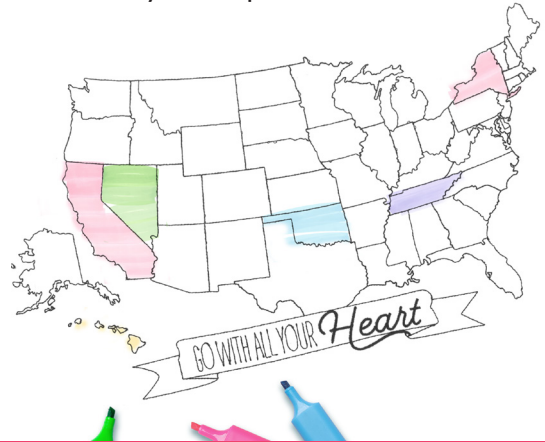

Jumbo US Travel Map

Collection No. 2204-03
1 Design

JUMBO US TRAVEL MAP

Inspiration

1 Try it four ways!

Harness the power of SVG files, heat transfer vinyl, and your preferred cutting machine to craft vibrant state cut-outs, capturing the essence of your explorations!

2

Use the templates provided to meticulously cut out states from fabric or our smooth Luxe Sparkle vinyl, and with our Fuse and Seal, create a charming patchwork quilt aesthetic or a sparkly state map!

3

Craft a personalized touch by delicately hand-stitching with embroidery floss to highlight the state you've traversed!

4

Enhance your map with a burst of color by employing fabric markers each time you explore a new state!