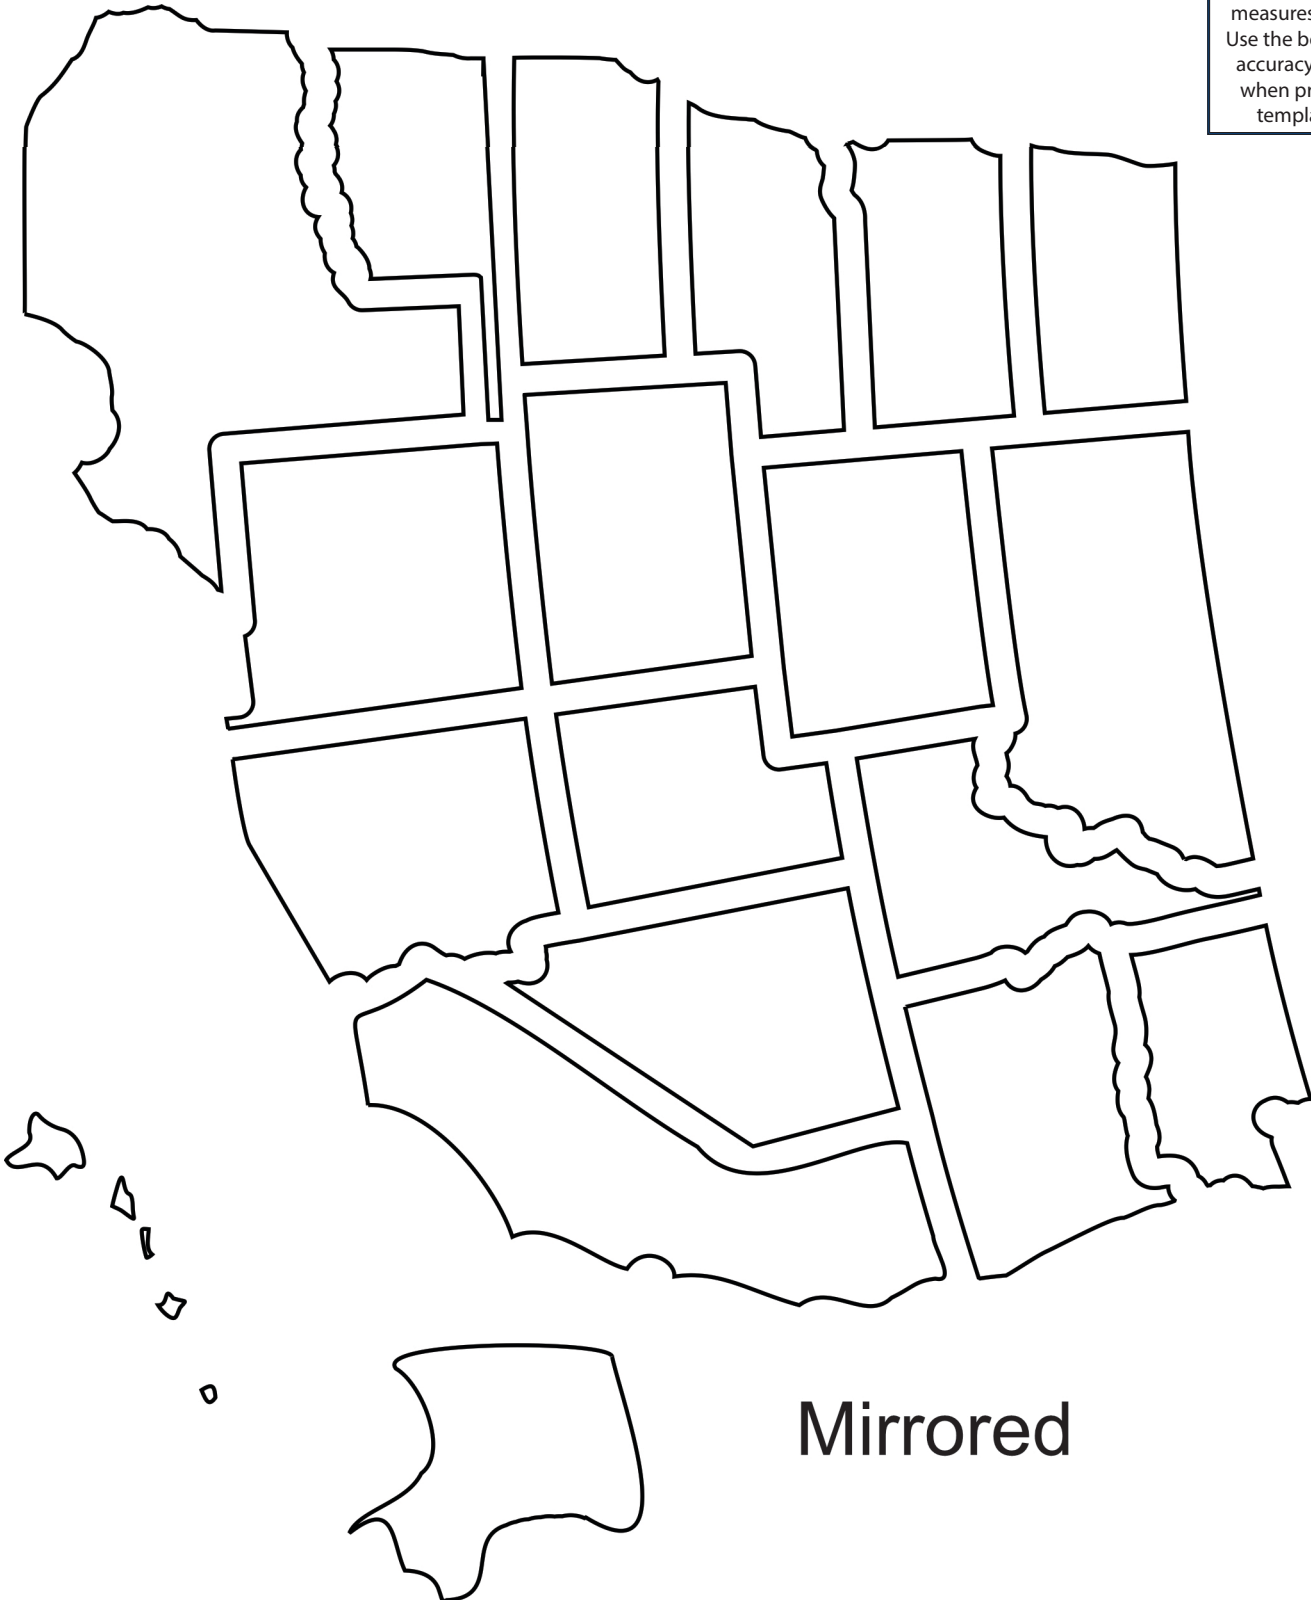

3

Craft a personalized touch by delicately hand-stitching with embroidery floss to highlight the state you've traversed!

4

Enhance your map with a burst of color by employing fabric markers each time you explore a new state!

APPLIQUE PATTERNS

Print at 100%. No scaling. This box measures 1" x 1". Use the box as an accuracy guide when printing templates.

APPLIQUE PATTERNS

Print at 100%. No scaling. This box measures 1" x 1". Use the box as an accuracy guide when printing templates.

MIRRORED PATTERNS

Print at 100%. No scaling. This box measures 1" x 1". Use the box as an accuracy guide when printing templates.

MIRRORED PATTERNS

Print at 100%. No scaling. This box measures 1" x 1". Use the box as an accuracy guide when printing templates.

Mirrored