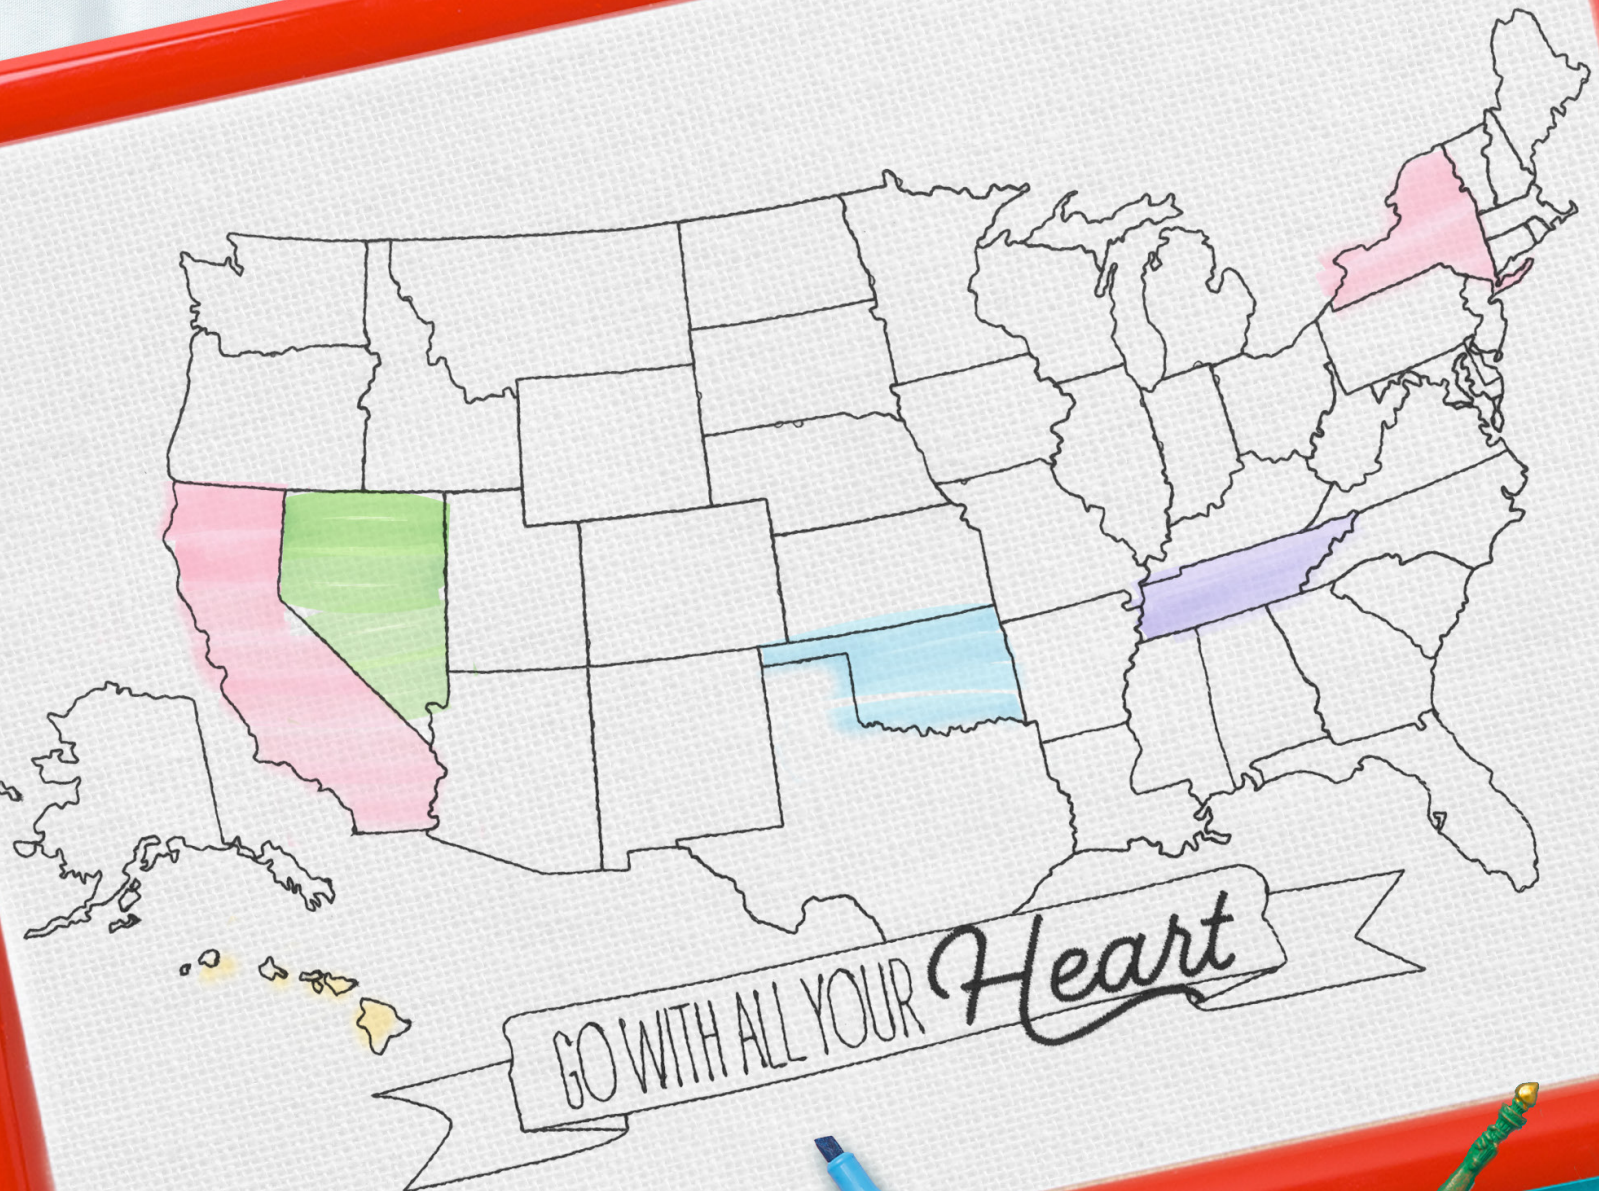

Jumbo US Travel Map

Collection No. 2204-03
1 Design

JUMBO US TRAVEL MAP

Inspiration

1 Try it four ways!

Harness the power of SVG files, heat transfer vinyl, and your preferred cutting machine to craft vibrant state cut-outs, capturing the essence of your explorations!

2

Use the templates provided to meticulously cut out states from fabric or our smooth Luxe Sparkle vinyl, and with our Fuse and Seal, create a charming patchwork quilt aesthetic or a sparkly state map!

3

Craft a personalized touch by delicately hand-stitching with embroidery floss to highlight the state you've traversed!

4

Enhance your map with a burst of color by employing fabric markers each time you explore a new state!

MIRRORED PATTERNS

Print at 100%. No scaling. This box measures 1" x 1". Use the box as an accuracy guide when printing templates.

MIRRORED PATTERNS

Print at 100%. No scaling. This box measures 1" x 1". Use the box as an accuracy guide when printing templates.