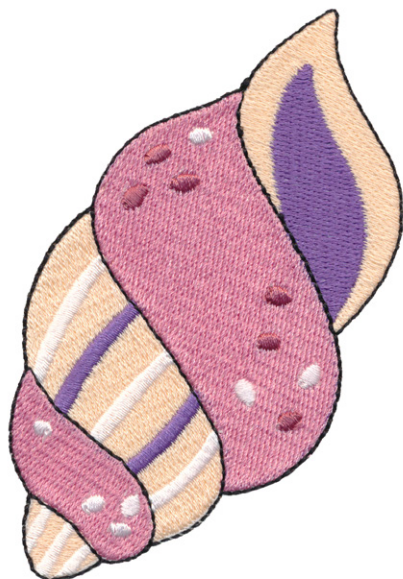

51201-12 Salty But Sweet

Size Inches: Size mm: Stitch Count:
3.51 X 2.60 in. 89.15 X 66.04 mm 13083 St.

	1. Pearl.....	0015
	2. Shell	2152
	3. Design Outlines.....	0020
	4. Lettering.....	4332
	5. Light Pink Shell Detail.....	2650

51201-13 Seahorse

Size Inches: Size mm: Stitch Count:
3.09 X 5.01 in. 78.49 X 127.25 mm 11070 St.

- 1. Dark Teal Fins..... 4332
- 2. Light Teal Body..... 4752
- 3. Eye and Mouth 2954
- 4. White Spots..... 0015
- 5. Design Outlines..... 0020

51201-14 Shell

Size Inches: Size mm: Stitch Count:
2.64 X 4.00 in. 67.06 X 101.60 mm 10125 St.

- 1. Yellow Shell Detail..... 1060
- 2. Purple Shell Detail 2920
- 3. Medium Pink Shell Detail 2152
- 4. Dark Pink Spots..... 2241
- 5. White Spots..... 0015
- 6. Design Outlines..... 0020