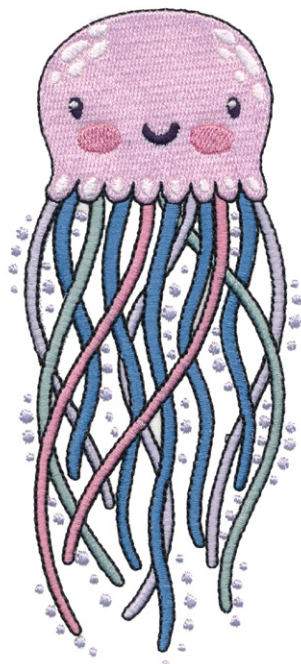

DESIGNS

Note: Some designs in this collection may have been created using unique special stitches and/or techniques. To preserve design integrity when rescaling or rotating designs in your software, always rescale or rotate designs using the handles directly on-screen.

51201-01 Jellyfish

Size Inches: **2.62 X 5.99 in.**   Size mm: **66.55 X 152.15 mm**   Stitch Count: **18764 St.**

1. Light Purple Tentacles.....	3150
2. Blue Tentacles.....	3810
3. Teal Tentacles.....	4752
4. Pink Tentacles.....	2152
5. Head.....	2650
6. Design Outlines.....	0020
7. Eyes and Mouth.....	2954
8. White Spots.....	0015
9. Cheeks.....	2152
10. Bubbles.....	3150