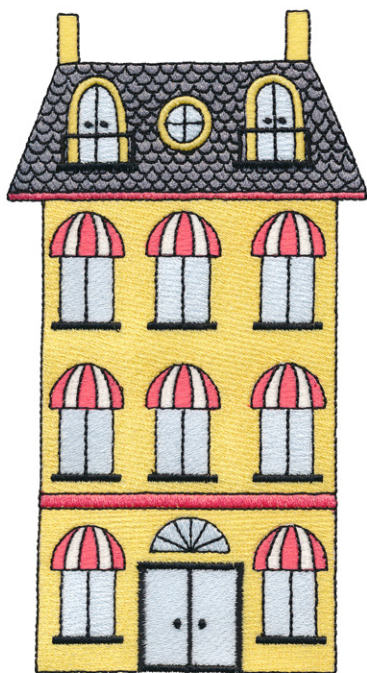

DESIGNS

Note: Some designs in this collection may have been created using unique special stitches and/or techniques. To preserve design integrity when rescaling or rotating designs in your software, always rescale or rotate designs using the handles directly on-screen.