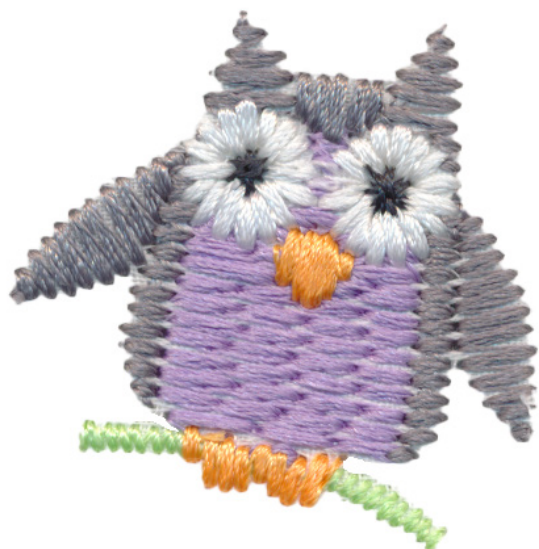

51238-11 Owl Mini

Size Inches: Size mm: Stitch Count:
1.33 X 1.35 in. 33.8 X 34.3 mm 1675 St.

- 1. Branch5740
- 2. Body3030
- 3. Head and Wings0108
- 4. Eyes 0010
- 5. Pupils 4174
- 6. Beak and Talons.....1030