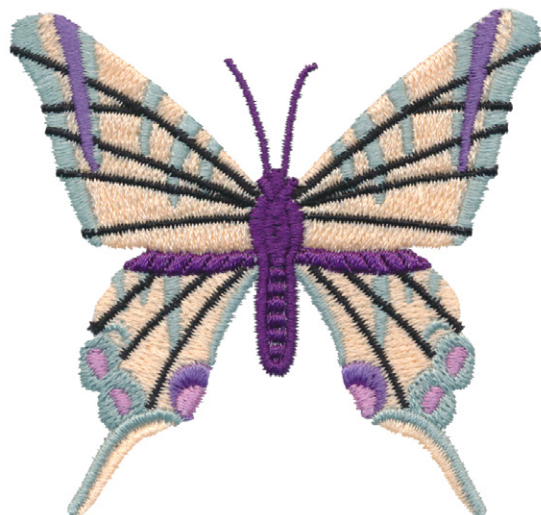

DESIGNS

Note: Some designs in this collection may have been created using unique special stitches and/or techniques. To preserve design integrity when rescaling or rotating designs in your software, always rescale or rotate designs using the handles directly on-screen.

51250-29 Butterfly 3

Size Inches: **2.84 X 3.01 in.**   Size mm: **72.1 X 76.5 mm**   Stitch Count: **11655 St.**

	1. Butterfly	1060
	2. Blue Wing Detail	4752
	3. Black Wing Detail	0020
	4. Butterfly Body	2702
	5. Purple Wing Detail	2920
	6. Light Purple Wing Detail	2640