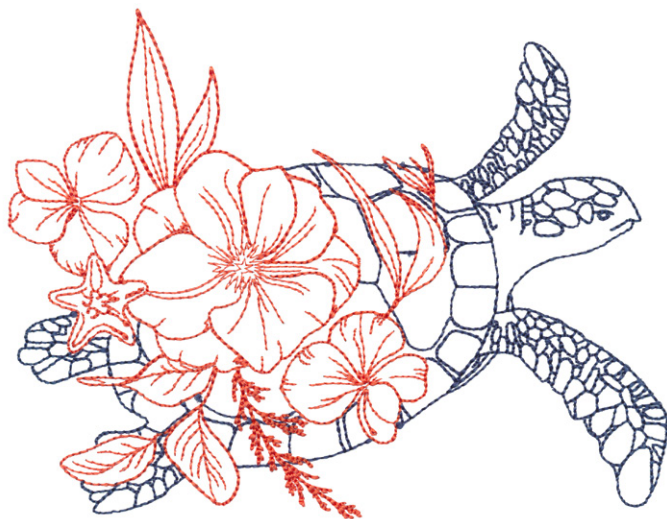

51259-06 Floral Turtle

Size Inches: Size mm: Stitch Count:
6.05 X 4.67 in.   153.6 X 118.6 mm   11577 St.

1. Blue Detail 3743
2. Dark Orange Detail 1600