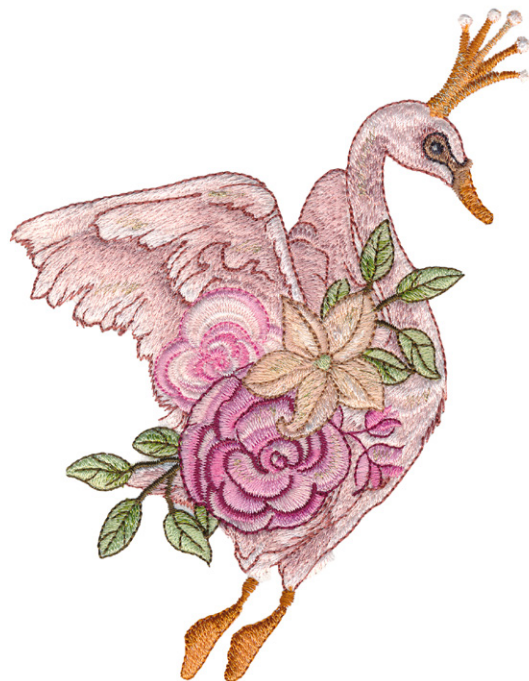

DESIGNS

Note: Some designs in this collection may have been created using unique special stitches and/or techniques. To preserve design integrity when rescaling or rotating designs in your software, always rescale or rotate designs using the handles directly on-screen.

51268-06 Crowned Swan 2

Size Inches: Size mm: Stitch Count:
6.31 X 4.67 in.   160.2 X 118.7 mm   28092 St.

	1. Swan Base Color.....	2170
	2. Blush Detail.....	2171
	3. White Detail.....	0015
	4. Pink Detail.....	1755
	5. Teaberry Detail.....	2051
	6. Rusty Rose Detail.....	1543
	7. Light Green Leaves.....	6051
	8. Green Leaves.....	5833
	9. Umber Stems and Outlines.....	0465
	10. Blush Petals.....	2171
	11. Soft Pink Petals.....	2550
	12. Medium Pink Petals.....	2532
	13. Light Pink Detail.....	2170
	14. Burgundy Detail.....	2222
	15. Shrimp Pink Petals.....	1060
	16. Twine Petals.....	1760
	17. Orange Detail.....	1010
	18. Dark Orange Detail.....	0931
	19. Brown Detail.....	0853
	20. Charcoal Detail.....	4174
	21. White Detail.....	0015
	22. Pale Gold Metallic Detail.....	7011