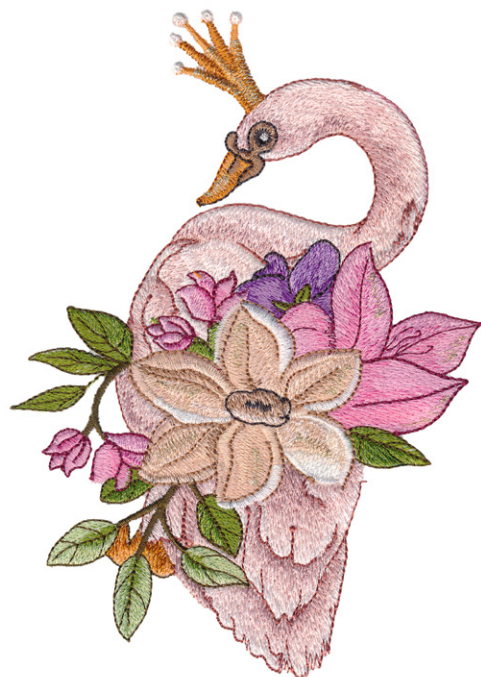

DESIGNS

Note: Some designs in this collection may have been created using unique special stitches and/or techniques. To preserve design integrity when rescaling or rotating designs in your software, always rescale or rotate designs using the handles directly on-screen.

51268-02 Crowned Swan 1

Size Inches: Size mm: Stitch Count:
6.28 X 4.20 in.   159.4 X 106.7 mm   32367 St.

	1. Swan Base Color.....	2170
	2. Blush Detail.....	2171
	3. White Detail.....	0015
	4. Pink Detail.....	1755
	5. Teaberry Detail.....	2051
	6. Rusty Rose Detail.....	1543
	7. Orange Detail.....	1010
	8. Dark Orange Detail.....	0931
	9. Green Leaves.....	5833
	10. Light Green Leaves.....	6051
	11. Purple Petals.....	2830
	12. Dark Purple Detail.....	2905
	13. Soft Pink Petals.....	2550
	14. Medium Pink Petals.....	2532
	15. Stems and Outlines.....	0465
	16. Burgundy Detail.....	2222
	17. Twine Petals.....	1760
	18. Shrimp Pink Petal Detail.....	1060
	19. White Detail.....	0015
	20. Brown Detail.....	0853
	21. Charcoal Detail.....	4174
	22. Pale Gold Metallic Detail.....	7011