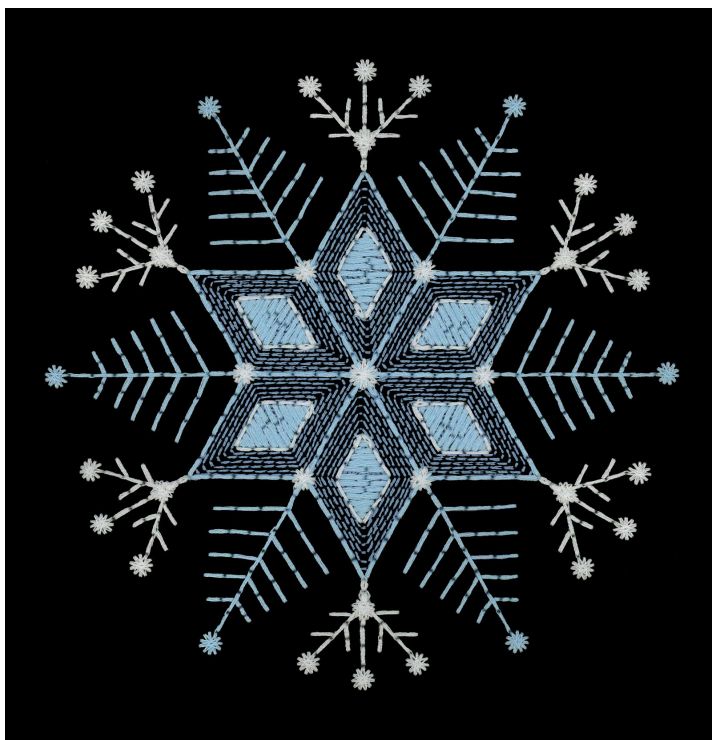

51313-04 Ombre Snowflake 4

Size Inches: Size mm: Stitch Count:
5.21 X 4.52 in. 132.3 X 114.9 mm 14657 St.

	1. Light Pink Detail	2363
	2. Dark Pink Detail	2152
	3. White Detail	0010

DESIGNS

Note: Some designs in this collection may have been created using unique special stitches and/or techniques. To preserve design integrity when rescaling or rotating designs in your software, always rescale or rotate designs using the handles directly on-screen.