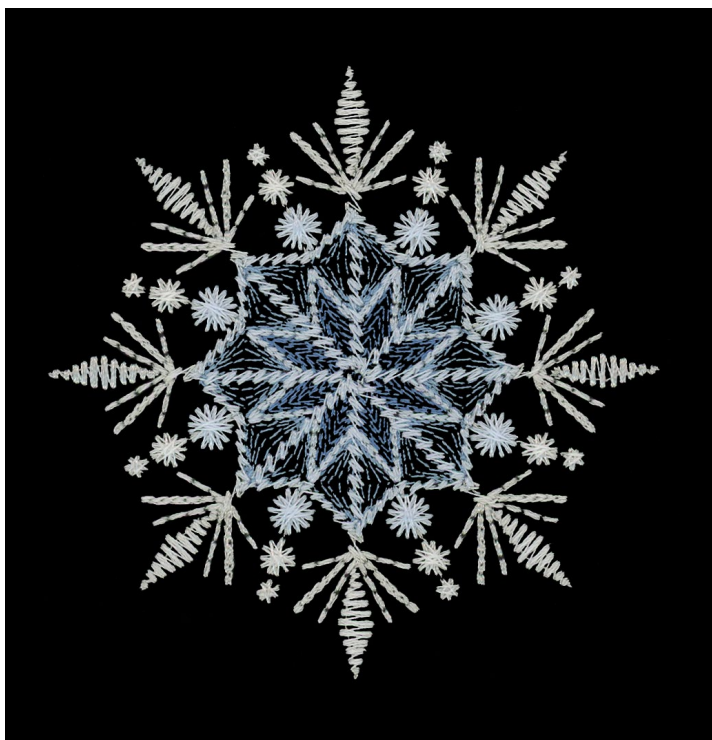

DESIGNS

Note: Some designs in this collection may have been created using unique special stitches and/or techniques. To preserve design integrity when rescaling or rotating designs in your software, always rescale or rotate designs using the handles directly on-screen.

51313-09 Ombre Snowflake 9

Size Inches: Size mm: Stitch Count:
3.00 X 3.00 in.   76.2 X 76.2 mm   4937 St.

■ 1. Dark Blue Detail	3810
■ 2. Medium Blue Detail	3830
□ 3. White Detail	0010
■ 4. Light Blue Detail	3963