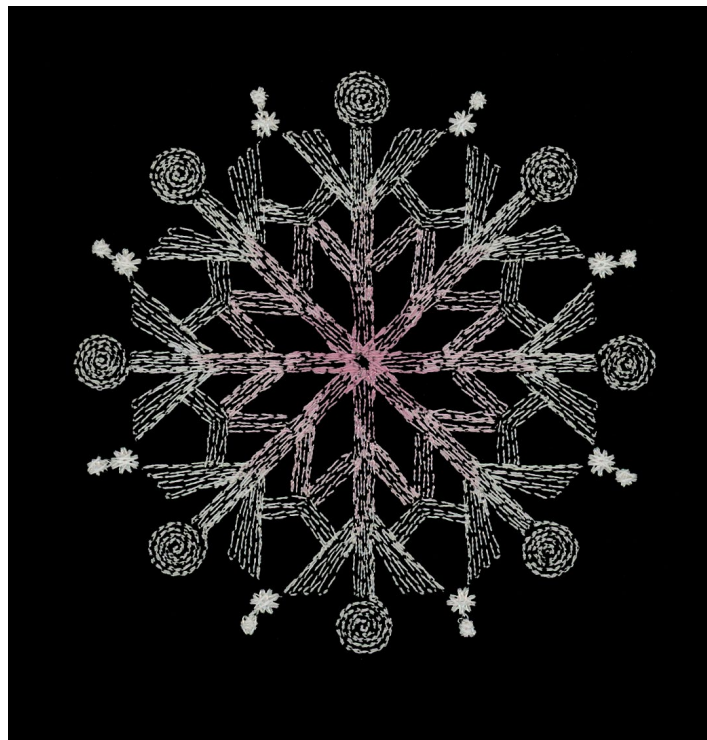

51313-08 Ombre Snowflake 8

Size Inches: Size mm: Stitch Count:
2.97 X 2.97 in.   75.5 X 75.5 mm   4264 St.

1. Dark Pink Detail..... 2152
2. Medium Pink Detail 2155
3. White Detail 0010