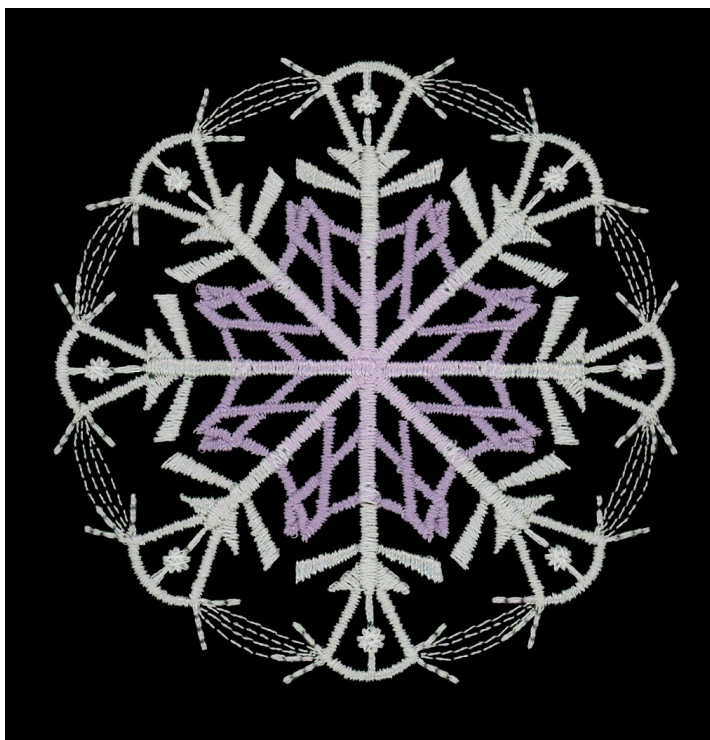

DESIGNS

Note: Some designs in this collection may have been created using unique special stitches and/or techniques. To preserve design integrity when rescaling or rotating designs in your software, always rescale or rotate designs using the handles directly on-screen.

51313-07 Ombre Snowflake 7

Size Inches: Size mm: Stitch Count:
3.00 X 3.00 in.   76.2 X 76.2 mm   9393 St.

1. Medium Pink Detail 3045
2. Light Pink Detail 2655
3. White Detail 0010