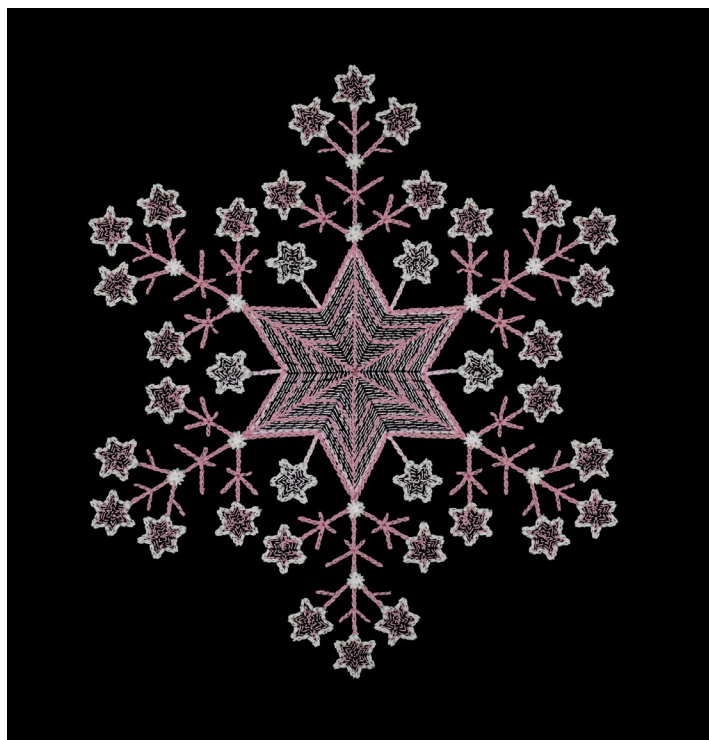

51313-03 Ombre Snowflake 3

Size Inches: Size mm: Stitch Count:
6.78 X 5.92 in. 172.2 X 150.5 mm 25510 St.

	1. White Detail	0010
	2. Light Purple Detail	2655
	3. Medium Purple Detail	3045
	4. Dark Purple Detail	2830