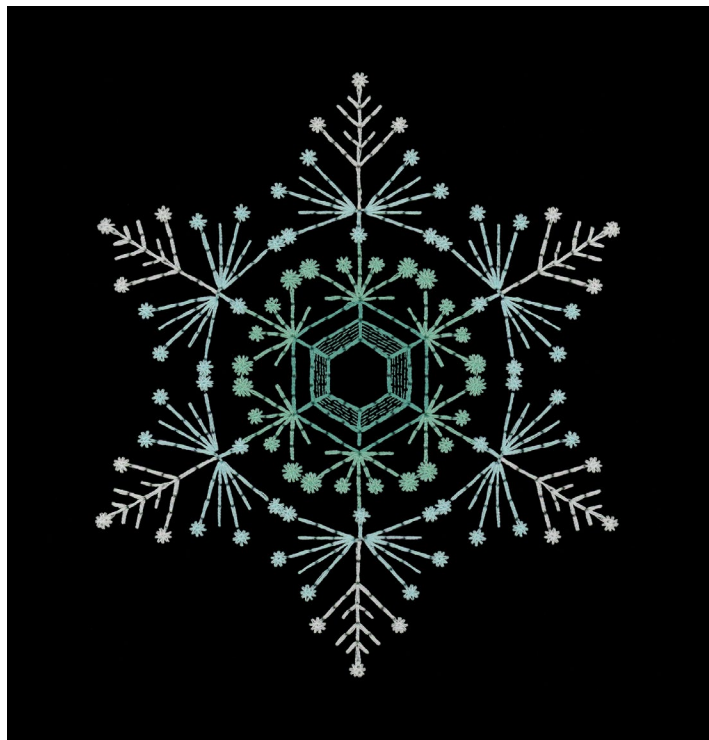

51313-06 Ombre Snowflake 6

Size Inches: Size mm: Stitch Count:
5.16 X 4.51 in.   131.1 X 114.5 mm   4833 St.

 1. Dark Teal Detail	5115
 2. Medium Teal Detail	5220
 3. Light Teal Detail	4740
 4. White Detail	0010