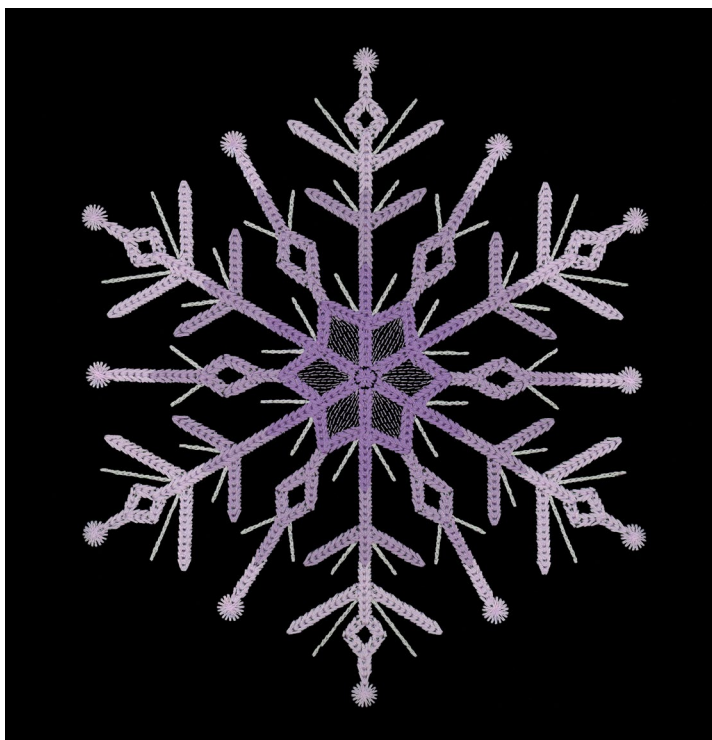

DESIGNS

Note: Some designs in this collection may have been created using unique special stitches and/or techniques. To preserve design integrity when rescaling or rotating designs in your software, always rescale or rotate designs using the handles directly on-screen.

51313-03 Ombre Snowflake 3

Size Inches: Size mm: Stitch Count:
6.78 X 5.92 in.   172.2 X 150.5 mm   25510 St.

	1. White Detail	0010
	2. Light Purple Detail	2655
	3. Medium Purple Detail	3045
	4. Dark Purple Detail	2830