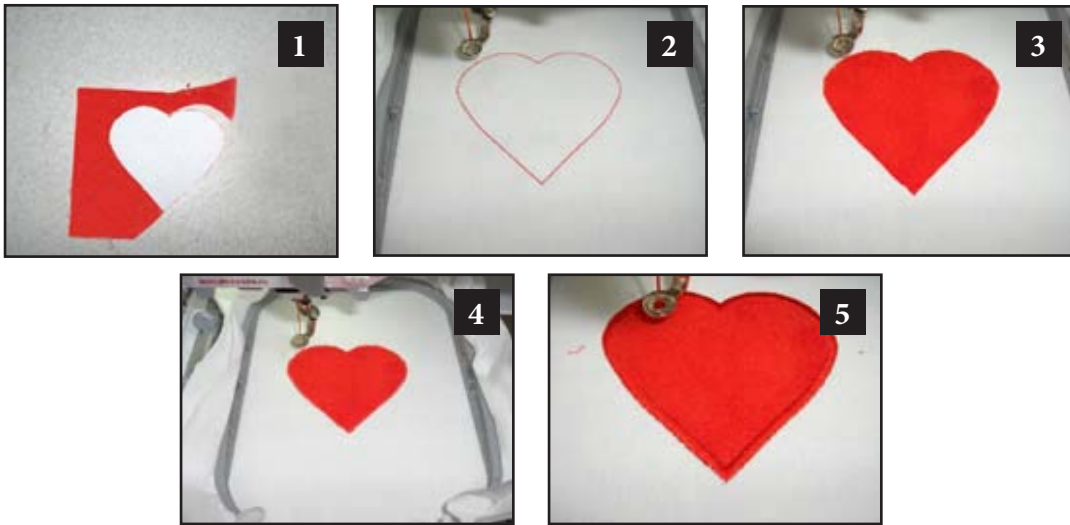

Pre-Cut Appliqué Instructions

1. Print out the necessary pages from the PDF of the appliqué pattern(s).
2. Mark the right side of the pattern pieces so you'll know which direction to lay the pattern on the fabric.
3. Lightly spray the wrong side of the pattern pieces with temporary adhesive spray and allow it to set for a few minutes.
4. Place the pattern pieces on the right side of the fabric and carefully cut them out. **PHOTO 1**
5. Sew the placement stitch on your hooped fabric. **PHOTO 2**
6. With the paper still stuck to the right side of the appliqué fabric, spray the wrong side of the fabric with temporary spray adhesive.
7. Place the fabric inside the sewing placement stitch so that it matches the stitching line, and then remove the paper pattern. **PHOTO 3**
8. Sew the tackdown. **PHOTO 4**
9. Sew the remainder of the design and repeat for any remaining pieces. **PHOTO 5**

NOTE: The patterns are sized for the designs as they were made. If you resize the design, you will need to resize the pattern the same amount. You can print out the pattern at the normal size then copy it on a copy machine at the changed size. For example, resize the designs to 80%, resize the printed pattern to 80%.

TIP: When Printing the patterns, make sure that the "Fit to page" option is **UNCHECKED** in the Print Dialog Box. If this option is checked the printed patterns will not be actual size.