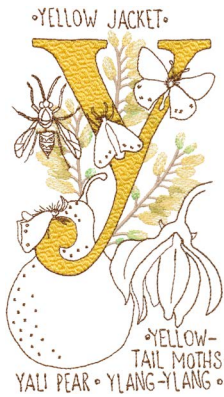

80112-22 Nature's Walk V
4.02 X 6.65 in.
102.11 X 168.91 mm
22,039 St.

80112-23 Nature's Walk W
4.74 X 6.60 in.
120.40 X 167.64 mm
28,696 St.

80112-24 Nature's Walk X
3.85 X 6.85 in.
97.79 X 173.99 mm
17,949 St.

80112-25 Nature's Walk Y

3.91 X 6.85 in.
 99.31 X 173.99 mm
 19,712 St.

80112-26 Nature's Walk Z

4.00 X 6.85 in.
 101.60 X 173.99 mm
 21,737 St.

Nature's Walk Alphabet

by Tamara Kate / #80112 / 26 Designs

Listings below indicate color sample, stitching order and suggested thread color number. Most numbers indicate Isacord thread. Colors beginning with 20501 refer to YLI Fine Metallics, 7 refer to Yenmet Metallic, 8 refer to YLI Variations Variegated Thread and 9 refer to Isacord Multicolor Variegated.