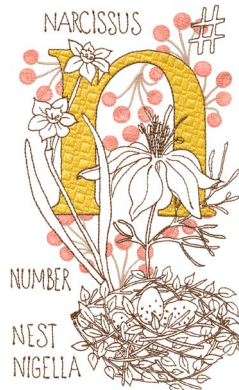

80112-14 Nature's Walk N
4.44 X 7.53 in.
112.78 X 191.26 mm
26,991 St.