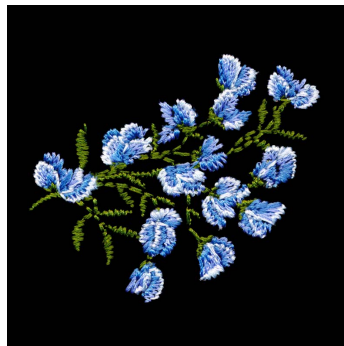

**80149-01 Wildflower 1**  
1.97 X 2.33 in.  
50.04 X 59.18 mm  
5,223 St.

**80149-02 Wildflower 2**  
1.69 X 1.92 in.  
42.93 X 48.77 mm  
2,963 St.

**80149-03 Wildflower 3**  
2.31 X 2.16 in.  
58.67 X 54.86 mm  
3,874 St.

**80149-04 Wildflower 4**  
1.80 X 2.43 in.  
45.72 X 61.72 mm  
3,881 St.

**80149-05 Wildflower 5**  
2.33 X 1.91 in.  
59.18 X 48.51 mm  
3,817 St.

**80149-06 Wildflower 6**  
2.26 X 1.91 in.  
57.40 X 48.51 mm  
4,645 St.

# Wildflowers

by Jackie Robinson / #80149 / 6 Designs

Listings below indicate color sample, stitching order and suggested thread color number. Most numbers indicate Isacord thread. Colors beginning with 20501 refer to YLI Fine Metallics, 7 refer to Yenmet Metallic, 8 refer to YLI Variations Variegated Thread and 9 refer to Isacord Multicolor Variegated.