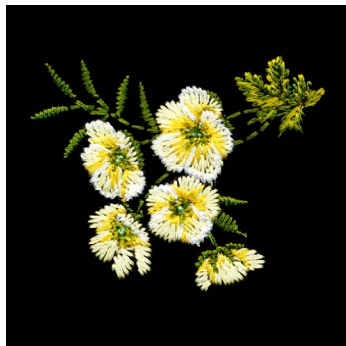

**80149-01 Wildflower 1**  
1.97 X 2.33 in.  
50.04 X 59.18 mm  
5,223 St.

**80149-02 Wildflower 2**  
1.69 X 1.92 in.  
42.93 X 48.77 mm  
2,963 St.

**80149-03 Wildflower 3**  
2.31 X 2.16 in.  
58.67 X 54.86 mm  
3,874 St.

**80149-04 Wildflower 4**  
1.80 X 2.43 in.  
45.72 X 61.72 mm  
3,881 St.

**80149-05 Wildflower 5**  
2.33 X 1.91 in.  
59.18 X 48.51 mm  
3,817 St.

**80149-06 Wildflower 6**  
2.26 X 1.91 in.  
57.40 X 48.51 mm  
4,645 St.

# Wildflowers

by Jackie Robinson / #80149 / 6 Designs

Listings below indicate color sample, stitching order and suggested thread color number. Most numbers indicate Isacord thread. Colors beginning with 20501 refer to YLI Fine Metallics, 7 refer to Yenmet Metallic, 8 refer to YLI Variations Variegated Thread and 9 refer to Isacord Multicolor Variegated.