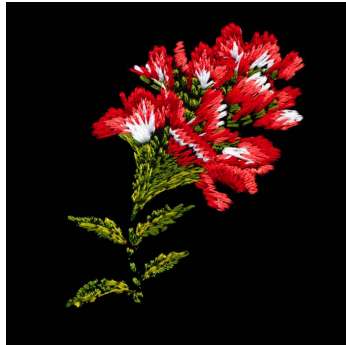

**80149-01 Wildflower 1**  
1.97 X 2.33 in.  
50.04 X 59.18 mm  
5,223 St.

**80149-02 Wildflower 2**  
1.69 X 1.92 in.  
42.93 X 48.77 mm  
2,963 St.

**80149-03 Wildflower 3**  
2.31 X 2.16 in.  
58.67 X 54.86 mm  
3,874 St.

**80149-04 Wildflower 4**  
1.80 X 2.43 in.  
45.72 X 61.72 mm  
3,881 St.

**80149-05 Wildflower 5**  
2.33 X 1.91 in.  
59.18 X 48.51 mm  
3,817 St.

**80149-06 Wildflower 6**  
2.26 X 1.91 in.  
57.40 X 48.51 mm  
4,645 St.

# Wildflowers

by Jackie Robinson / #80149 / 6 Designs

Listings below indicate color sample, stitching order and suggested thread color number. Most numbers indicate Isacord thread. Colors beginning with 20501 refer to YLI Fine Metallics, 7 refer to Yenmet Metallic, 8 refer to YLI Variations Variegated Thread and 9 refer to Isacord Multicolor Variegated.