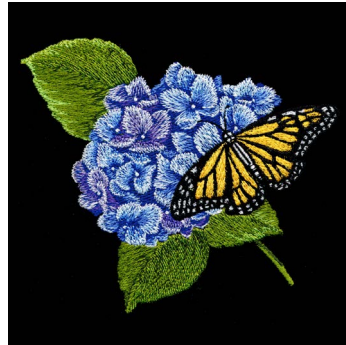

80159-01 Hydrangea 1
5.90 X 4.10 in.
149.86 X 104.14 mm
32,098 St.

80159-02 Hydrangea 2
5.08 X 4.51 in.
129.03 X 114.55 mm
30,606 St.

80159-03 Hydrangea 3
4.00 X 3.25 in.
101.60 X 82.55 mm
22,642 St.

80159-04 Leaves Border
5.19 X 1.13 in.
131.83 X 28.70 mm
9,983 St.