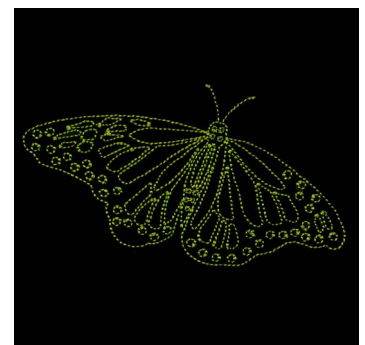

80159-05 Colorful Swirls
3.00 X 3.14 in.
76.20 X 79.76 mm
6,287 St.

80159-06 Colorful Swirls Corner
3.16 X 4.02 in.
80.26 X 102.11 mm
6,432 St.

80159-07 Butterfly 1
2.99 X 1.79 in.
75.95 X 45.47 mm
9,369 St.

80159-08 Butterfly 2
2.45 X 2.80 in.
62.23 X 71.12 mm
14,382 St.

80159-09 Gold Swirls 1
4.87 X 3.86 in.
123.70 X 98.04 mm
10,841 St.

80159-10 Gold Swirls 2
4.00 X 4.92 in.
101.60 X 124.97 mm
9,955 St.

80159-11 Gold Swirls 3
2.94 X 4.22 in.
74.68 X 107.19 mm
7,019 St.