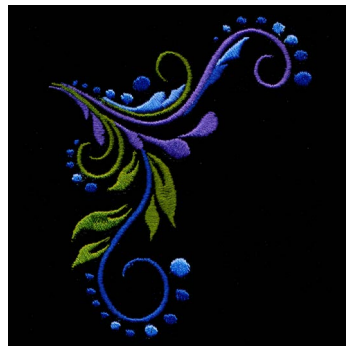

80159-01 Hydrangea 1
5.90 X 4.10 in.
149.86 X 104.14 mm
32,098 St.

80159-02 Hydrangea 2
5.08 X 4.51 in.
129.03 X 114.55 mm
30,606 St.

80159-03 Hydrangea 3
4.00 X 3.25 in.
101.60 X 82.55 mm
22,642 St.

80159-04 Leaves Border
5.19 X 1.13 in.
131.83 X 28.70 mm
9,983 St.

80159-05 Colorful Swirls
3.00 X 3.14 in.
76.20 X 79.76 mm
6,287 St.

80159-06 Colorful Swirls Corner
3.16 X 4.02 in.
80.26 X 102.11 mm
6,432 St.

80159-07 Butterfly 1
2.99 X 1.79 in.
75.95 X 45.47 mm
9,369 St.