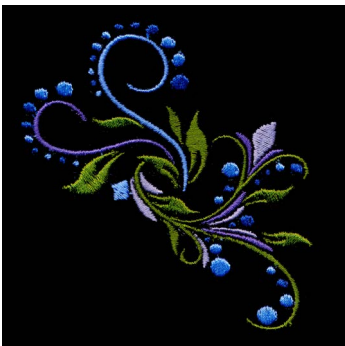

80159-01 Hydrangea 1
5.90 X 4.10 in.
149.86 X 104.14 mm
32,098 St.

80159-02 Hydrangea 2
5.08 X 4.51 in.
129.03 X 114.55 mm
30,606 St.

80159-03 Hydrangea 3
4.00 X 3.25 in.
101.60 X 82.55 mm
22,642 St.

80159-04 Leaves Border
5.19 X 1.13 in.
131.83 X 28.70 mm
9,983 St.

80159-05 Colorful Swirls
3.00 X 3.14 in.
76.20 X 79.76 mm
6,287 St.

80159-06 Colorful Swirls Corner
3.16 X 4.02 in.
80.26 X 102.11 mm
6,432 St.

80159-07 Butterfly 1
2.99 X 1.79 in.
75.95 X 45.47 mm
9,369 St.