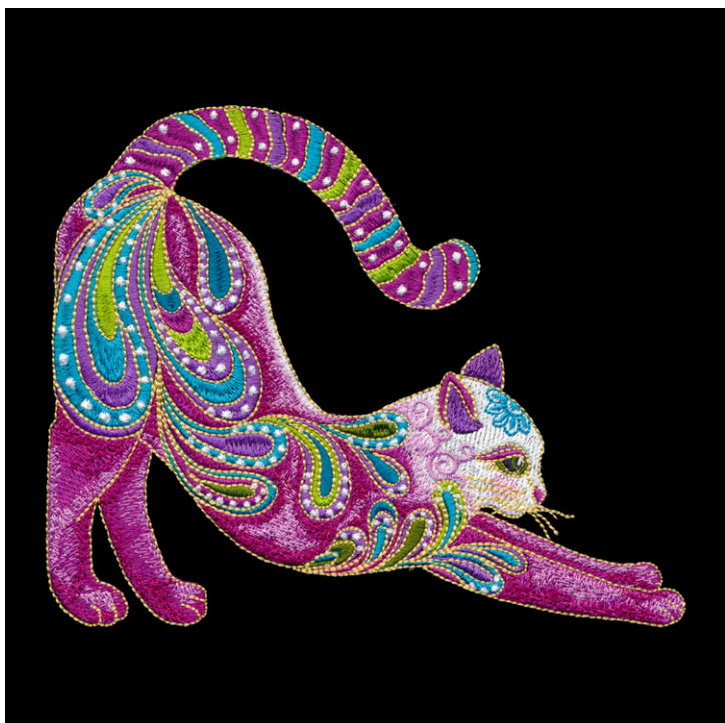

80172-01 Cat 1

Size Inches: Size mm: Stitch Count:
6.55 X 5.35 in.   166.37 X 135.89 mm   48,949 St.

■	1. Grape Detail	2910
□	2. White Head and Back.....	0015
■	3. Grape Jelly Detail	2702
■	4. Charcoal Detail.....	4174
■	5. Alexis Blue Detail	4113
■	6. Erin Green Detail.....	5912
■	7. Grasshopper Detail	5933
■	8. Dark Teal Detail	4116
■	9. Impatiens Detail.....	2650
■	10. Plum Detail	2504
■	11. Frosted Plum Detail.....	2640
■	12. Cerise Detail.....	2506
■	13. Wheat Detail.....	0741
□	14. White Dots.....	0015