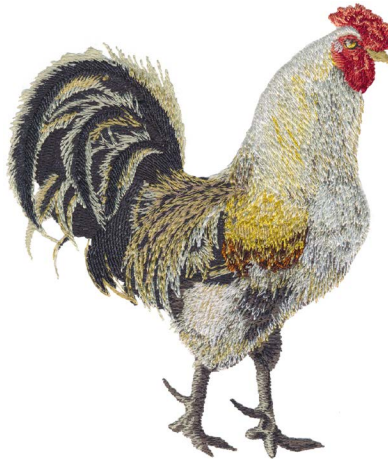

Note: Some designs in this collection may have been created using unique special stitches and/or techniques. To preserve design integrity when rescaling or rotating designs in your software, always rescale or rotate designs using the handles directly on-screen.

80176-01 Rooster 1
5.43 X 5.59 in.
137.92 X 141.99 mm
28,088 St.

80176-02 Rooster 2
4.49 X 5.47 in.
114.05 X 138.94 mm
31,452 St.

80176-03 Rooster 3
4.97 X 5.29 in.
126.24 X 132.08 mm
27,955 St.

Listings below indicate color sample, stitching order and suggested thread color number. Most numbers indicate Isacord thread. Colors beginning with 7 refer to Yenmet Metallic and 9 refer to Isacord Multicolor Variegated.

80176-01 Rooster 1

1. Medium Red Detail.....	1725
2. Dark Red Detail.....	1912
3. Light Red Detail.....	1430
4. Dark Orange Detail.....	1334
5. Dark Gold Detail.....	0932
6. Medium Gold Detail.....	0922
7. Dark Brown Detail.....	1876
8. Light Gold Detail.....	0842
9. Medium Orange Detail.....	1332
10. Light Yellow Detail.....	0640
11. Black Detail.....	4174
12. Dark Blue Detail.....	3620
13. Light Blue Detail.....	3920
14. White Detail.....	0015
15. Tan Detail.....	6071