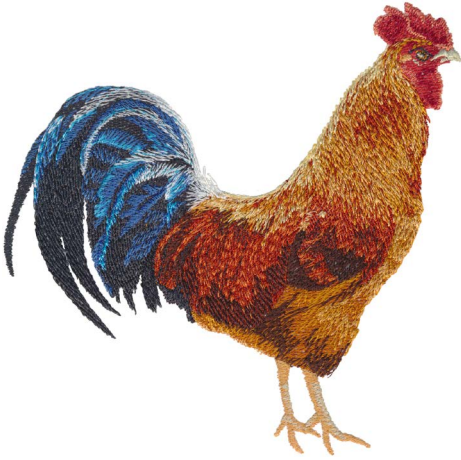

80176-01 Rooster 1
5.43 X 5.59 in.
137.92 X 141.99 mm
28,088 St.

80176-02 Rooster 2
4.49 X 5.47 in.
114.05 X 138.94 mm
31,452 St.

80176-03 Rooster 3
4.97 X 5.29 in.
126.24 X 132.08 mm
27,955 St.

Listings below indicate color sample, stitching order and suggested thread color number. Most numbers indicate Isacord thread. Colors beginning with 7 refer to Yenmet Metallic and 9 refer to Isacord Multicolor Variegated.