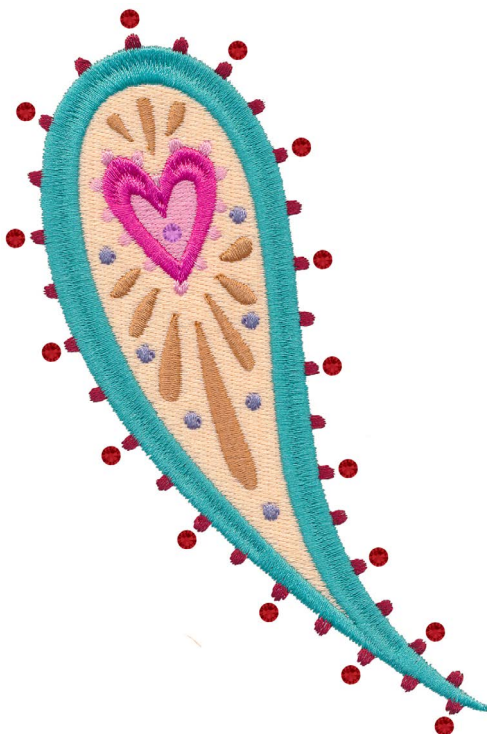

80179-15 Grow Love Paisley 1

Size Inches: Size mm: Stitch Count:
4.51 X 5.36 in. 114.55 X 136.14 mm 21,401 St.

	1. Gold Detail.....	0442
	2. Medium Green Detail.....	5833
	3. Dark Green Detail.....	5933
	4. Yellow Detail.....	0230
	5. Dark Red Detail.....	2011
	6. Peach Detail.....	1430
	7. Light Pink Detail.....	2363
	8. Dark Pink Detail.....	2550
	9. Red Detail.....	1902
	10. Cream Detail.....	1060

80179-16 Grow Love Paisley 2

Size Inches: Size mm: Stitch Count:
3.69 X 5.51 in. 93.73 X 139.95 mm 13,172 St.

	1. Cream Detail.....	1060
	2. Light Pink Detail.....	2550
	3. Dark Pink Detail.....	2508
	4. Brown Detail.....	1133
	5. Purple Detail.....	3241
	6. Dark Red Detail.....	2011
	7. Aqua Detail.....	4620

80179-17 Grow Love Bird

Size Inches: 4.23 X 6.01 in. Size mm: 107.44 X 152.65 mm Stitch Count: 19,853 St.

	1. Light Blue Detail	4952
	2. Light Blue Detail	1060
	3. Gold Detail	0552
	4. Aqua Detail	4620
	5. Dark Aqua Detail.....	4625
	6. Beak	1430
	7. Red Eye and Detail.....	1902