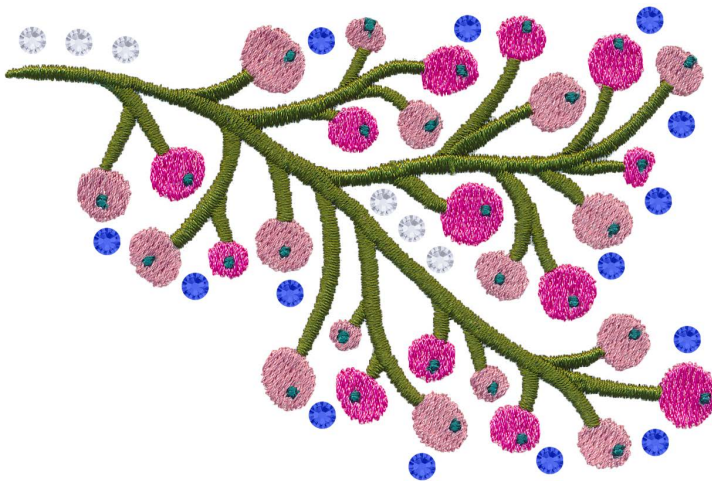

80179-11 Grow Love Flower 11

Size Inches: 2.51 X 2.45 in. Size mm: 63.75 X 62.23 mm Stitch Count: 7,628 St.

	1. Medium Pink Detail.....	2153
	2. Dark Blue Detail.....	4625
	3. Cream Detail.....	1060
	4. Dark Gold Detail	1133
	5. Dark Pink Detail.....	2508
	6. Light Blue Detail	3350
	7. Pink Stamen Detail	1730
	8. Peach Stamen Detail.....	1430

80179-12 Grow Love Berry Branch

Size Inches: 4.00 X 2.61 in. Size mm: 101.60 X 66.29 mm Stitch Count: 9,014 St.

	1. Light Pink Berries	2153
	2. Dark Pink Berries.....	2508
	3. Green Branch	5933
	4. Dark Blue Detail.....	4625

80179-23 Grow Love Saying

Size Inches:	Size mm:	Stitch Count:
5.10 X 4.25 in.	129.54 X 107.95 mm	15,653 St.

- 1. Dark Red Lettering2011
- 2. Light Red Lettering1725

Isacord Thread Colors

0015 White	1725 Terra Cotta	3241 Amethyst Frost
0230 Easter Dress	1730 Persimmon	3350 Lavender Whisper
0442 Tarnished Gold	1755 Hyacinth	4032 Teal
0504 Mimosa	1902 Poinsettia	4101 Wave Blue
0552 Flax	2011 Fire Engine	4230 Aqua
0605 Daisy	2153 Dusty Mauve	4620 Jade
0643 Barewood	2171 Blush	4625 Seagreen
0747 Golden Brown	2363 Carnation	4952 Mystic Ocean
0800 Golden Rod	2500 Boysenberry	5643 Green Dust
1055 Bark	2508 Hot Pink	5770 Spanish Moss
1060 Shrimp Pink	2520 Garden Rose	5832 Celery
1133 Peru	2550 Soft Pink	5833 Limabean
1141 Tan	2711 Dark Current	5933 Grasshopper
1321 Dark Orange	2776 Black Chrome	6051 Jalapeno
1430 Melon	3150 Stainless	