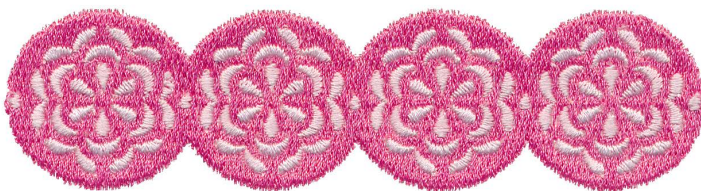

80180-16 Border

Size Inches:	Size mm:	Stitch Count:
4.01 X 1.09 in.	101.85 X 27.69 mm	8,768 St.

■ 1. Pink Detail 2520
□ 2. White Detail 0015