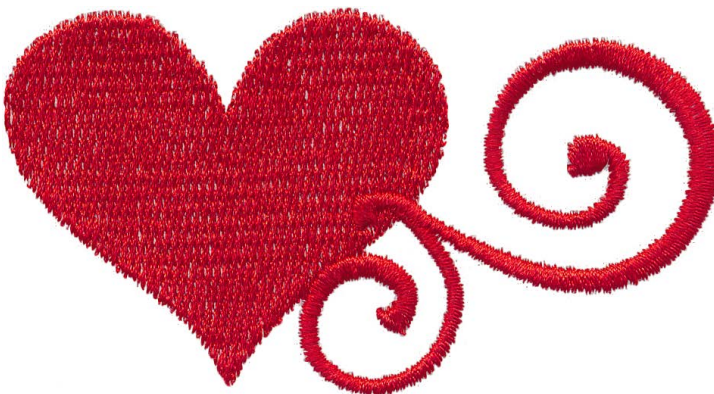

80180-04 Heart 1

Size Inches:	Size mm:	Stitch Count:
3.13 X 1.72 in.	79.50 X 43.69 mm	3,602 St.

1. Single Color Design..... 1904