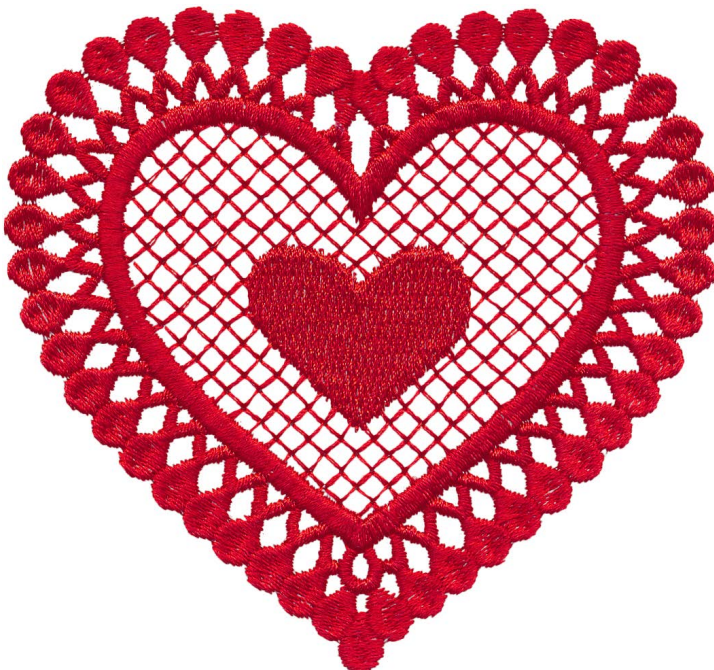

## 80180-13 Kisses

Size Inches:                      Size mm:                      Stitch Count:  
 3.17 X 1.46 in.    80.52 X 37.08 mm    2,844 St.

- 1. Single Color Design..... 2520

## 80180-14 Lace Heart 1

Size Inches:                      Size mm:                      Stitch Count:  
 3.50 X 3.29 in.    88.90 X 83.57 mm    11,142 St.

- 1. Single Color Design..... 1904

Note: Some designs in this collection may have been created using unique special stitches and/or techniques. To preserve design integrity when rescaling or rotating designs in your software, always rescale or rotate designs using the handles directly on-screen.