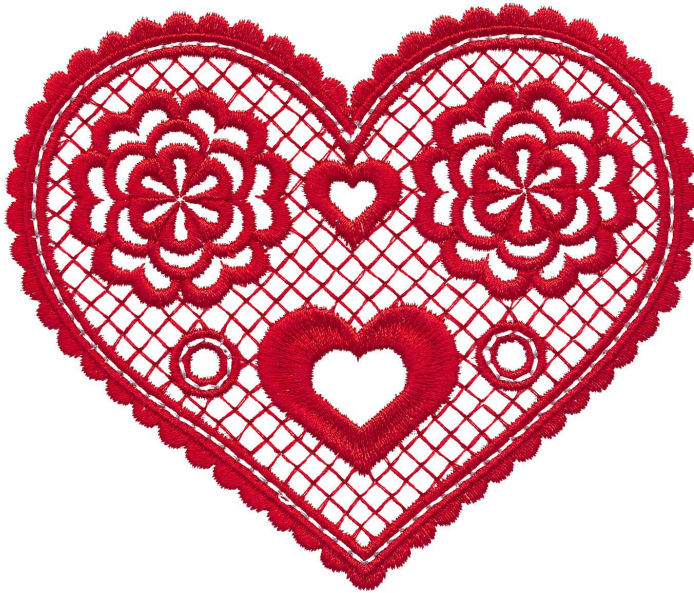

## 80180-16 Border

Size Inches:	Size mm:	Stitch Count:
4.01 X 1.09 in.	101.85 X 27.69 mm	8,768 St.

■ 1. Pink Detail ..... 2520  
 □ 2. White Detail ..... 0015

Note: Some designs in this collection may have been created using unique special stitches and/or techniques. To preserve design integrity when rescaling or rotating designs in your software, always rescale or rotate designs using the handles directly on-screen.

## 80180-17 Lace Heart 2

Size Inches:                      Size mm:                      Stitch Count:  
 4.51 X 3.84 in.    114.55 X 97.54 mm    16,552 St.

- 1. Red Detail..... 1904
- 2. White Detail ..... 0015