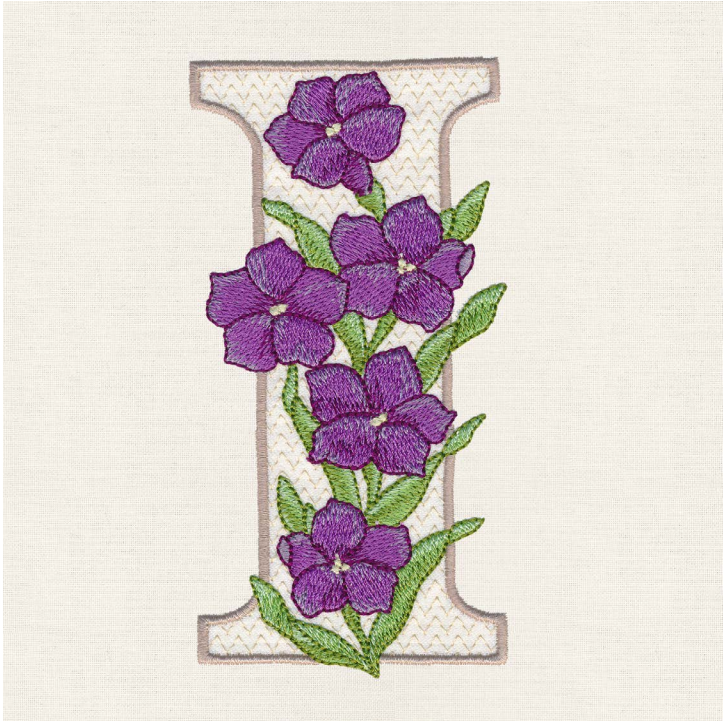

Note: Some designs in this collection may have been created using unique special stitches and/or techniques. To preserve design integrity when rescaling or rotating designs in your software, always rescale or rotate designs using the handles directly on-screen.

80181-09 Floral Alphabet I

Size Inches: 2.60 X 5.30 in.   Size mm: 66.04 X 134.62 mm   Stitch Count: 21,012 St.

80181-09 Floral Alphabet I

1. Letter	0761
2. Letter Outline	0874
3. Leaves	5832
4. Leaf Light Shading	5650
5. Leaf Dark Shading and Outlines	5833
6. Dark Purple Flower	2912
7. Light Purple Shading	3251
8. Dark Purple Shading and Outline	2715
9. Stamens	0250