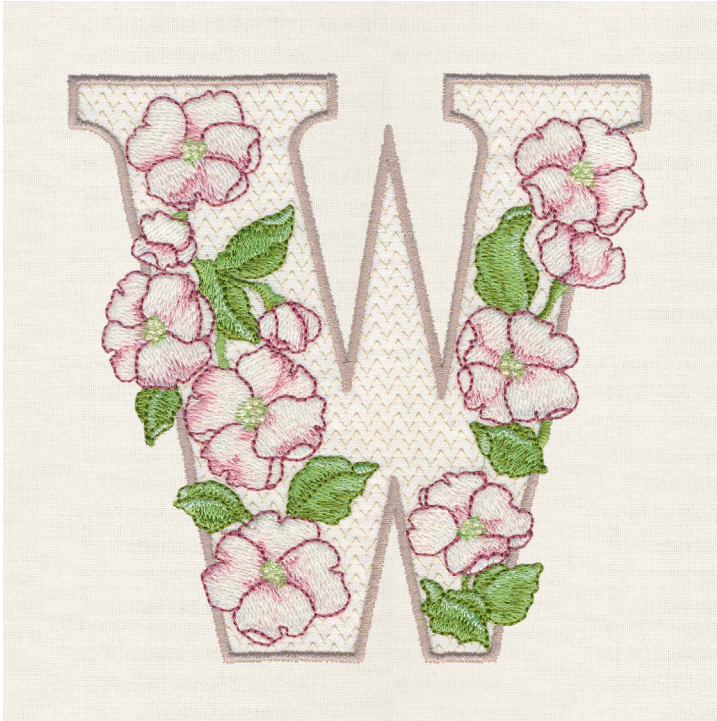

Note: Some designs in this collection may have been created using unique special stitches and/or techniques. To preserve design integrity when rescaling or rotating designs in your software, always rescale or rotate designs using the handles directly on-screen.

80181-23 Floral Alphabet W

Size Inches: 5.05 X 5.20 in.   Size mm: 128.27 X 132.08 mm   Stitch Count: 32,399 St.

80181-23 Floral Alphabet W

1. Letter.....	0761
2. Letter Outline.....	0874
3. Leaves.....	5832
4. Leaf Light Shading.....	5650
5. Leaf Dark Shading and Outlines.....	5833
6. Flowers.....	0101
7. Flower Light Shading.....	2171
8. Flower Medium Shading.....	2152
9. Flower Outlines.....	2241
10. Green Stamen Shading.....	5832
11. Yellow Stamen Detail.....	0250