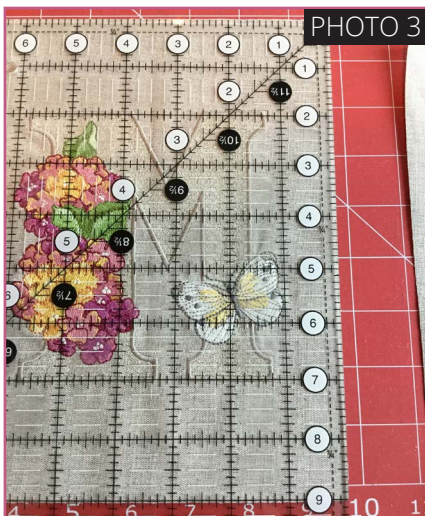

STEP 2

Trim Pillow Front

Using a quilting ruler, trim fabric 1" - 2" from edge of design on all four sides (PHOTO 3). Cut a piece for the back using the pillow front's final dimensions. Iron a piece of fusible woven to the wrong side of the pillow top piece (PHOTO 4).