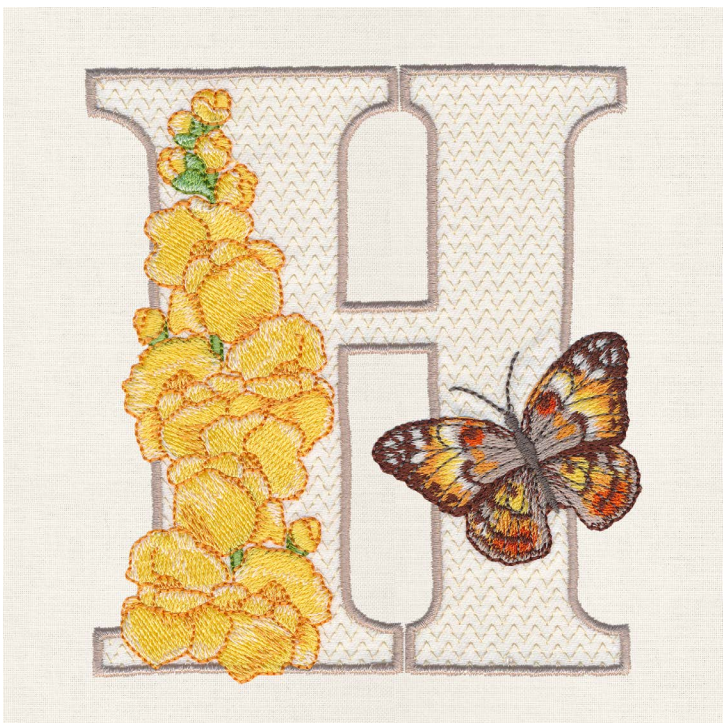

80181-08 Floral Alphabet H

1. Letter	0761
2. Letter Outline.....	0874
3. Leaves.....	5832
4. Leaf Light Shading	5650
5. Leaf Dark Shading and Outline	5833
6. Flowers.....	0713
7. White Flower Shading	0101
8. Orange Flower Shading and Outlines.....	1010
9. White Butterfly Shading.....	0101
10. Yellow Butterfly Shading.....	0713
11. Dark Orange Butterfly Shading	1301
12. Medium Orange Butterfly Shading	1010
13. Tan Butterfly Shading	0874
14. Dark Brown Butterfly Shading and Outline	1346
15. Medium Brown Butterfly Detail	1874