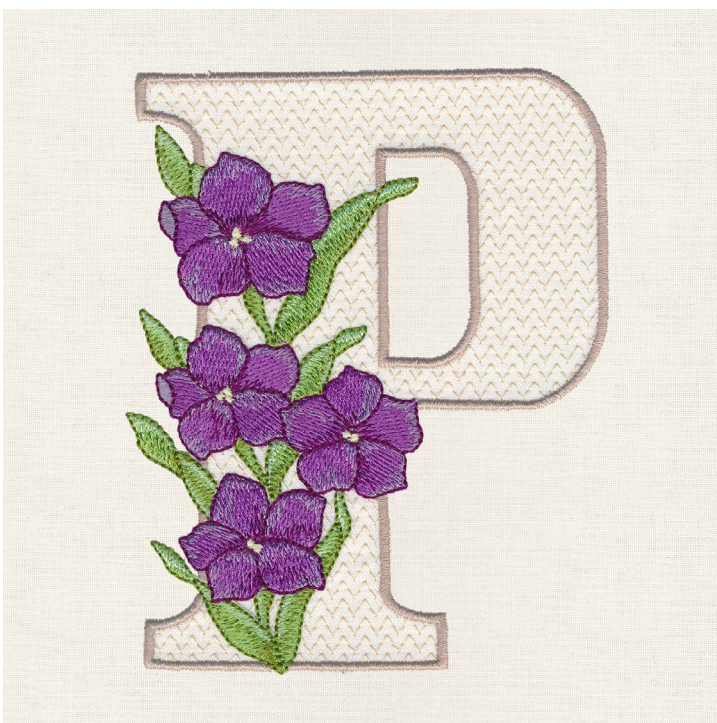

80181-16 Floral Alphabet P

1. Letter	0761
2. Letter Outline.....	0874
3. Leaves.....	5832
4. Leaf Light Shading	5650
5. Leaf Dark Shading and Outlines	5833
6. Dark Purple Flower.....	2912
7. Light Purple Shading	3251
8. Dark Purple Shading and Outline.....	2715
9. Stamens	0250