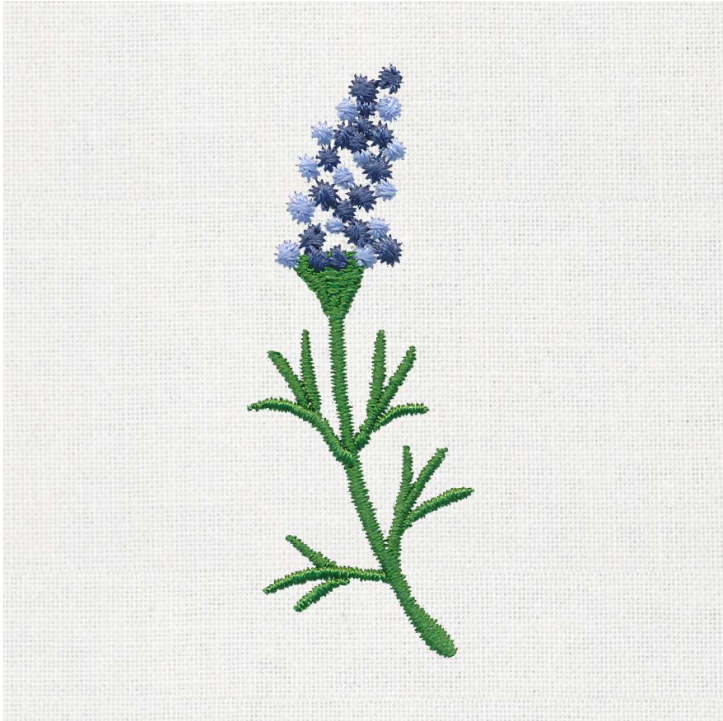

Note: Some designs in this collection may have been created using unique special stitches and/or techniques. To preserve design integrity when rescaling or rotating designs in your software, always rescale or rotate designs using the handles directly on-screen.

80187-41 Floral Monogram Motif 15

Size Inches: Size mm: Stitch Count:
0.91 X 2.41 in.   **23.11 X 61.21 mm**   **1,797 St.**

	1. Lime Detail.....	5633
	2. Light Blue Detail	3640
	3. Dark Blue Detail.....	3654