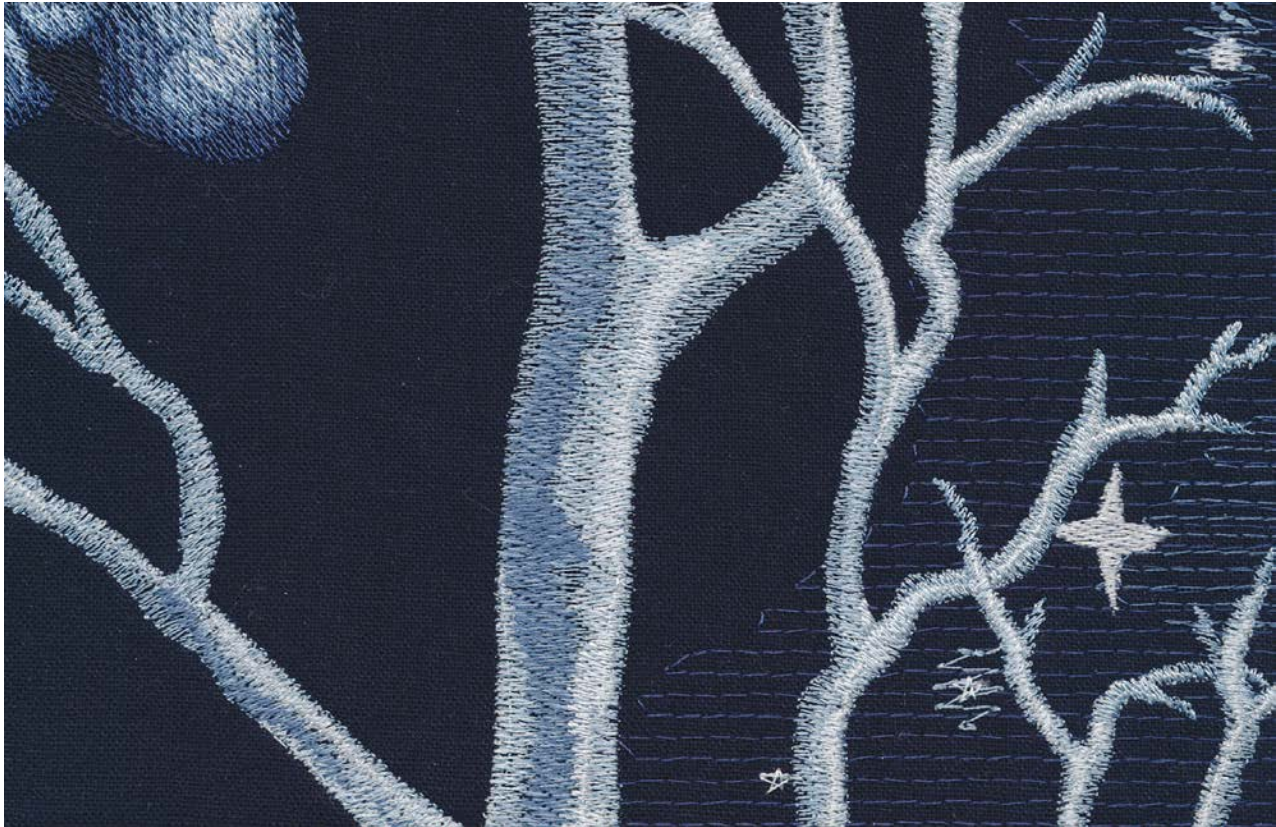

Note: Some designs in this collection may have been created using unique special stitches and/or techniques. To preserve design integrity when rescaling or rotating designs in your software, always rescale or rotate designs using the handles directly on-screen.

80194-04 Tile 4

Size Inches: Size mm: Stitch Count:
4.53 X 6.78 in.   **115.06 X 172.21 mm**   **18,476 St.**

■ 1. Background Sky	3743	■ 9. Tree Dark Shading	3574
■ 2. Star Dark Glow	3953	■ 10. Tree Medium Shading	3743
■ 3. Star Medium Glow	3951	■ 11. Tree Light Shading	3953
□ 4. White Stars	0015	■ 12. Snow Medium Shading	3951
■ 5. Branches	3951	■ 13. Snow Light Shading	4071
■ 6. Branches Dark Shading	3953	□ 14. Snow White Shading	0015
■ 7. Branches Medium Shading	4071	■ 15. Seam Stitch	3574
□ 8. Branches White Shading	0015