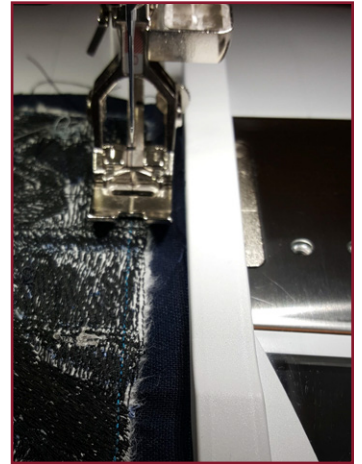

STEP 1

- The quilt will be assembled in four columns of eight blocks, and then these columns will be stitched together to form the quilt.
- Place block 80194-01 right sides together with block 80194-02. Stitch together along the bottom edge of 80194-01 and top edge of 80194-02. Use a seam guide to help you keep a consistent ½" seam, and stitch each seam a hair to the inside of each seam line.