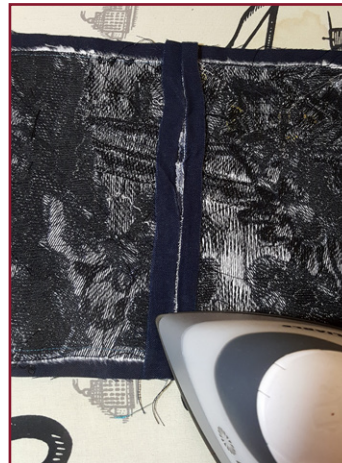

STEP 2

- Use a ½" seam for all blocks and press all seams open. Using a ½" seam and pressing each seam open will help the quilt to lie flat when complete. After pressing each seam open, flip it right side up onto a Perfect Embroidery Press Cloth. Press with steam to set the steam.