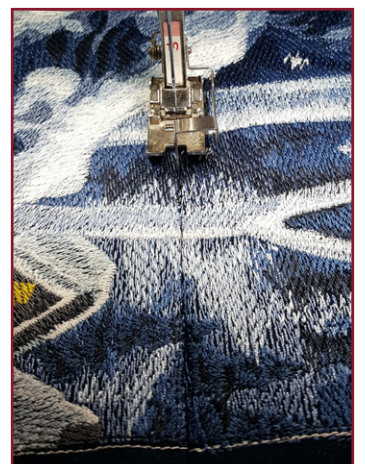

STEP 3

- Stitch the remaining blocks (80194-01 through 80194-08) to form column 1.
- Repeat this process for each of the 4 columns.
- Stitch the columns together to form the quilt top.
- Layer the backing, batting and quilt top together. Baste all layers with temporary adhesive spray. Stitch in the ditch to quilt the layers together. Use a coordinating thread to blend with the quilt top. Use an edgestitch foot to improve accuracy.