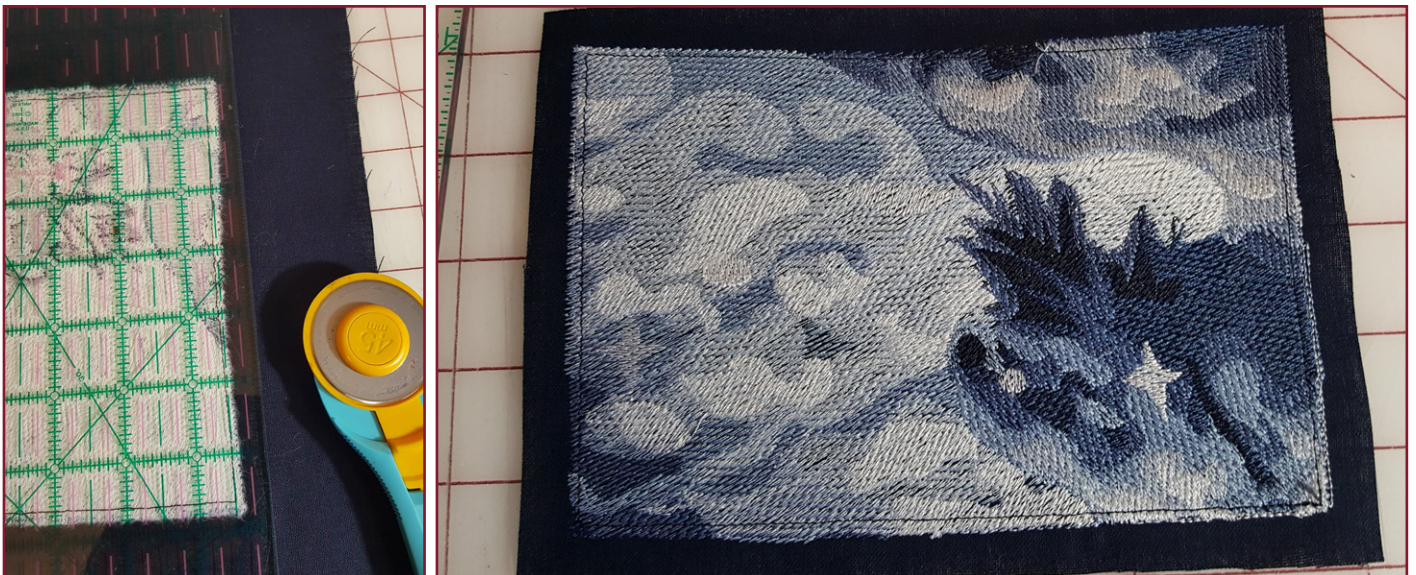

DIAGRAM

EMBROIDERY

STEPS

- Embroider one of each design file 80194-01 through 80194-32. For each hooping, cut the following 10" x 15", or large enough to hoop:
 - 1 piece of Fusible Woven
 - 2 pieces of HeavyWeight TearAway
 - 1 piece of navy fabric
- Apply Fusible Woven to the back of the navy fabric per package directions. Baste remaining layers together with temporary spray adhesive. Hoop securely.
- The last color change in each block is called "Seam". This stitch is very important in the process of assembling the wall hanging. Stitch the top color in a thread that blends with the fabric, invisible thread or water-soluble thread. For the bobbin, use red or another easily visible color. You will use this line as a guide when trimming the blocks.
- After embroidery is complete, remove excess stabilizer to the edge of the stitching. Then, trim away excess fabric ½" away from the "Seam." Trim from the back (with quilt top facing down) so you can easily see the seam line.