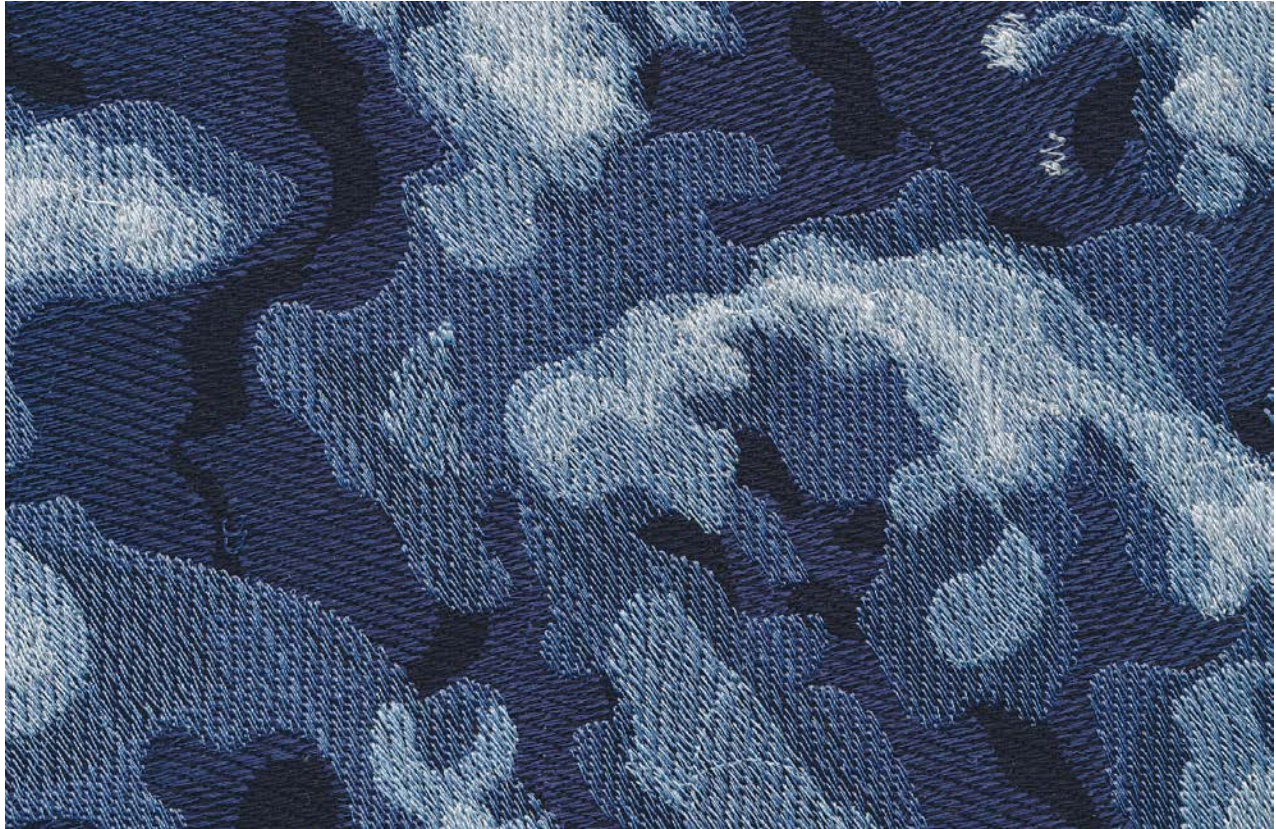

Note: Some designs in this collection may have been created using unique special stitches and/or techniques. To preserve design integrity when rescaling or rotating designs in your software, always rescale or rotate designs using the handles directly on-screen.

80194-08 Tile 8

Size Inches: Size mm: Stitch Count:
4.63 X 6.83 in.   **117.60 X 173.48 mm**   **32,141 St.**

■ 1. Tree Dark Shading	3574	■ 5. Snow Light Shading	4071
■ 2. Tree Medium Shading	3743	□ 6. Snow White Shading	0015
■ 3. Tree Light Shading	3953	■ 7. Seam Stitch	3574
■ 4. Snow	3951