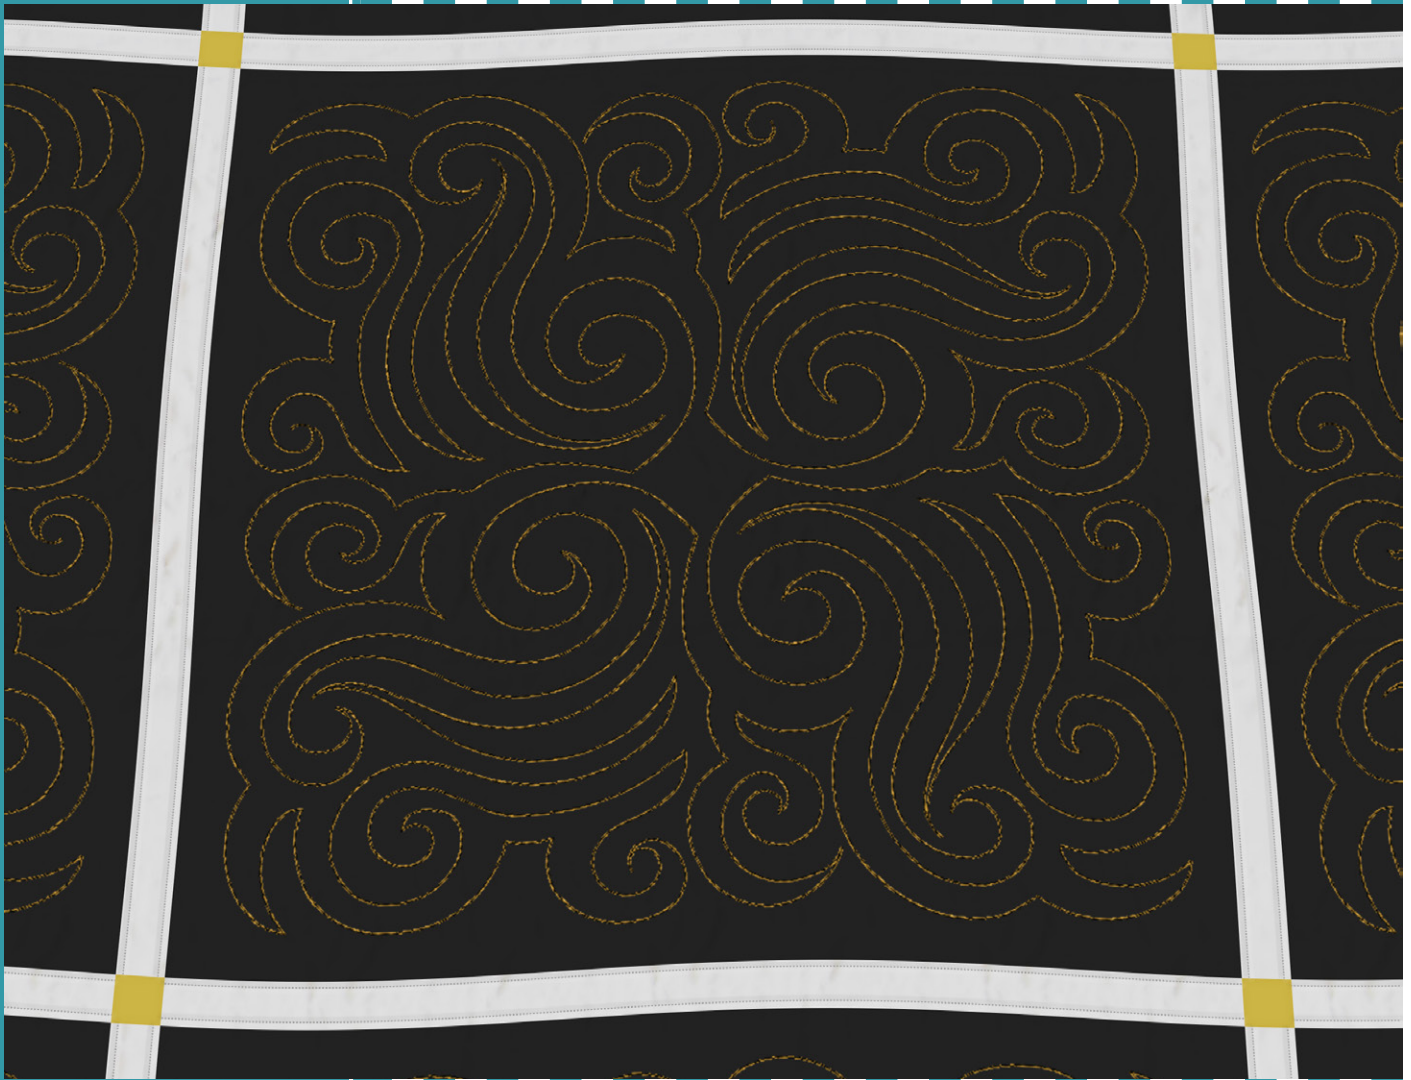

#80203

6

DESIGNS

Water Quilting

by Amanda Murphy

Note: Some designs in this collection may have been created using unique special stitches and/or techniques. To preserve design integrity when rescaling or rotating designs in your software, always rescale or rotate designs using the handles directly on-screen.

80203-01 Water Block

Size Inches: Size mm:
8.00 X 8.00 in. 203.20 X 203.20 mm

- 1. Single Color Design..... 0020

80203-02 Water Corner

Size Inches: Size mm:
5.84 X 6.76 in. 148.34 X 171.70 mm

- 1. Single Color Design..... 0020

80203-03 Water Pantograph

Size Inches: Size mm:
8.10 X 15.00 in. 205.74 X 381.00 mm

- 1. Single Color Design..... 0020

80203-04 Water Straight Border 1

Size Inches: Size mm:
8.24 X 6.00 in. 209.30 X 152.40 mm

■ 1. Single Color Design..... 0020