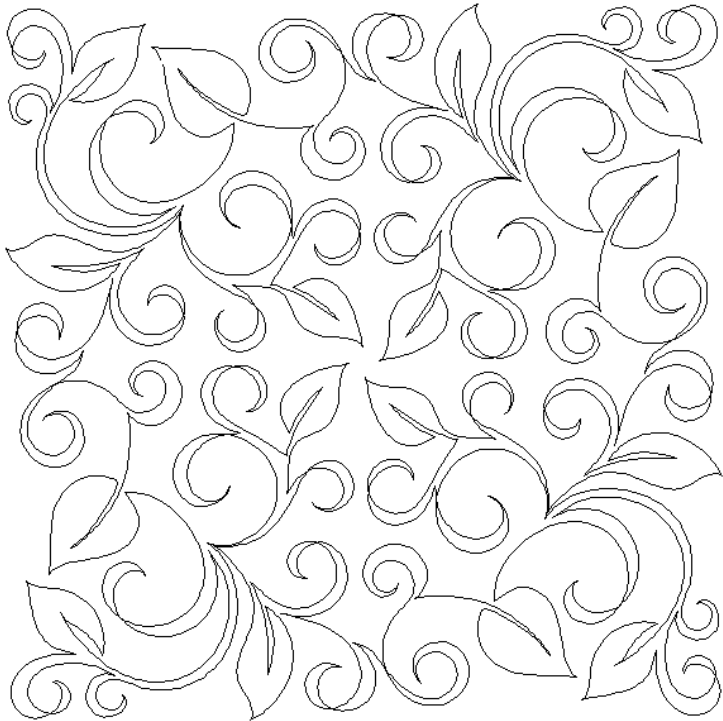

#80211

5
DESIGNS

Swirls On A Stem Quilting

by Amanda Murphy

Note: Some designs in this collection may have been created using unique special stitches and/or techniques. To preserve design integrity when rescaling or rotating designs in your software, always rescale or rotate designs using the handles directly on-screen.

80211-01 Swirls On A Stem Block

Size Inches: Size mm:
8.00 X 8.00 in. 203.20 X 203.20 mm

- 1. Single Color Design..... 0020

80211-02 Swirls On A Stem Corner

Size Inches: Size mm:
7.55 X 7.30 in. 191.77 X 185.42 mm

80211-03 Swirls On A Stem Pantograph

Size Inches: Size mm:
7.47 X 14.00 in. 189.74 X 355.60 mm

- 1. Single Color Design..... 0020

80211-04 Swirls On A Stem Straight Border

Size Inches: Size mm:
6.00 X 10.74 in. 152.40 X 272.80 mm

80211-05 Swirls On A Stem Triangle

Size Inches: Size mm:
6.00 X 12.02 in. 152.40 X 305.31 mm

- 1. Single Color Design..... 0020