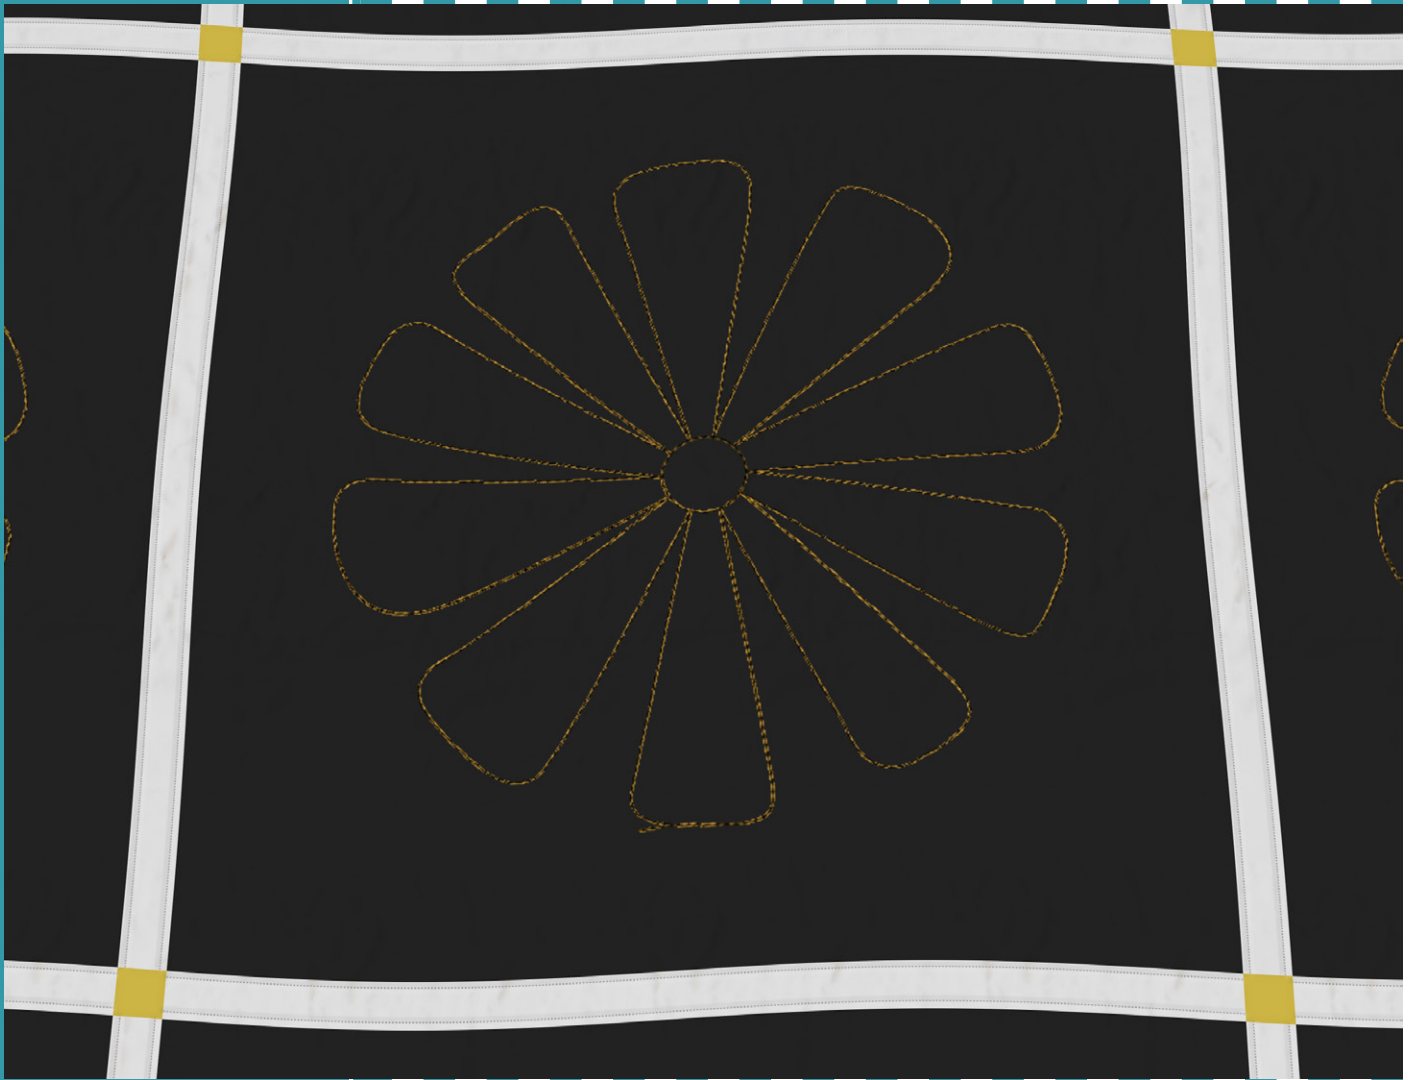

#80220

**12**  
DESIGNS

**Pebbles  
Quilting**  
by Amanda Murphy

Note: Some designs in this collection may have been created using unique special stitches and/or techniques. To preserve design integrity when rescaling or rotating designs in your software, always rescale or rotate designs using the handles directly on-screen.

## 80220-01 Pebbles Corner 1

Size Inches:                      Size mm:  
5.95 X 6.01 in.    151.13 X 152.65 mm

■ 1. Single Color Design..... 0020

## 80220-02 Pebbles Corner 2

Size Inches:                      Size mm:  
3.00 X 3.00 in.    76.20 X 76.20 mm

■ 1. Single Color Design..... 0020

Note: Some designs in this collection may have been created using unique special stitches and/or techniques. To preserve design integrity when rescaling or rotating designs in your software, always rescale or rotate designs using the handles directly on-screen.

## 80220-05 Pebbles Corner 5

Size Inches:                      Size mm:  
2.00 X 2.01 in.      50.80 X 51.05 mm

■ 1. Single Color Design..... 0020