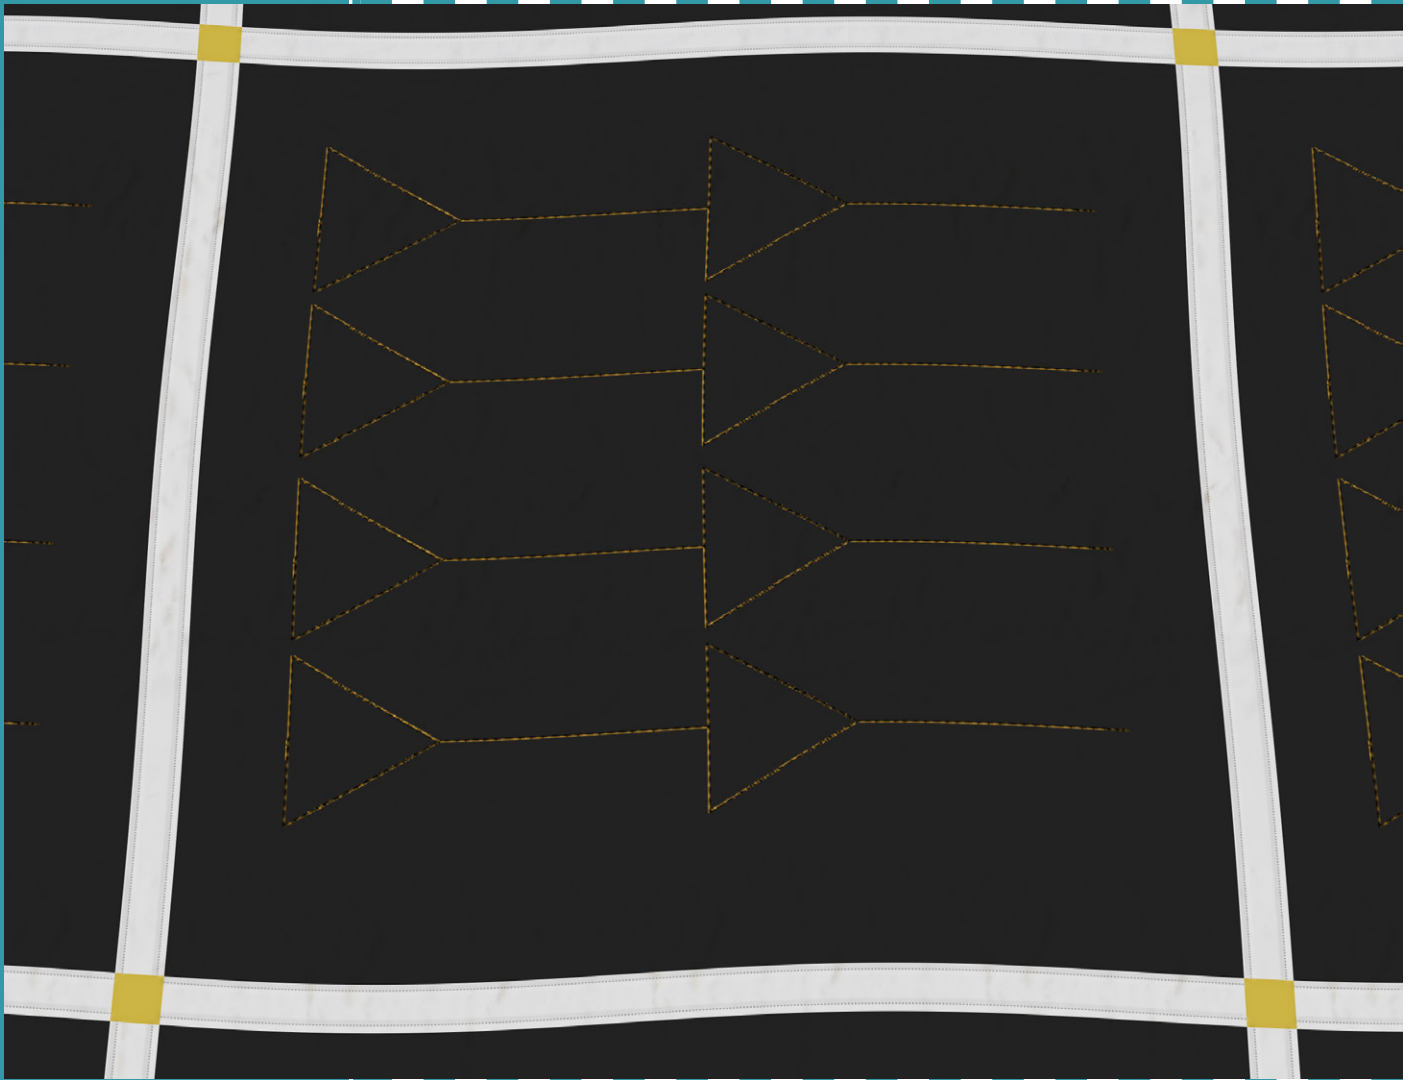

#80223

7
DESIGNS

Shapes On A String Quilting

by Amanda Murphy