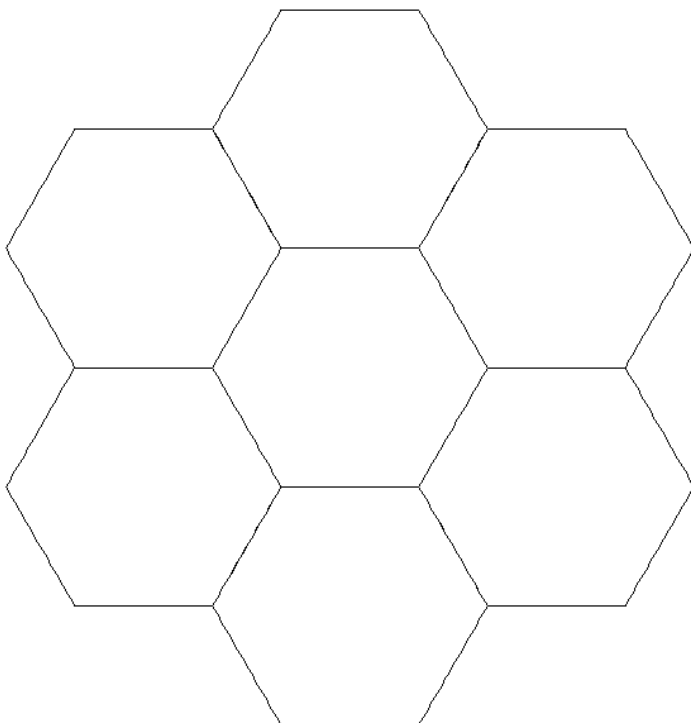

## 80225-01 Hexies Corner

Size Inches:                      Size mm:  
6.49 X 6.00 in.    164.85 X 152.40 mm

- 1. Single Color Design..... 0020

## 80225-02 Hexies Motif 1

Size Inches:                      Size mm:  
8.00 X 8.31 in.    203.20 X 211.07 mm

- 1. Single Color Design..... 0020

Note: Some designs in this collection may have been created using unique special stitches and/or techniques. To preserve design integrity when rescaling or rotating designs in your software, always rescale or rotate designs using the handles directly on-screen.

## 80225-06 Hexies Straight Border

Size Inches:                      Size mm:  
6.00 X 13.36 in.    152.40 X 339.34 mm

- 1. Single Color Design..... 0020