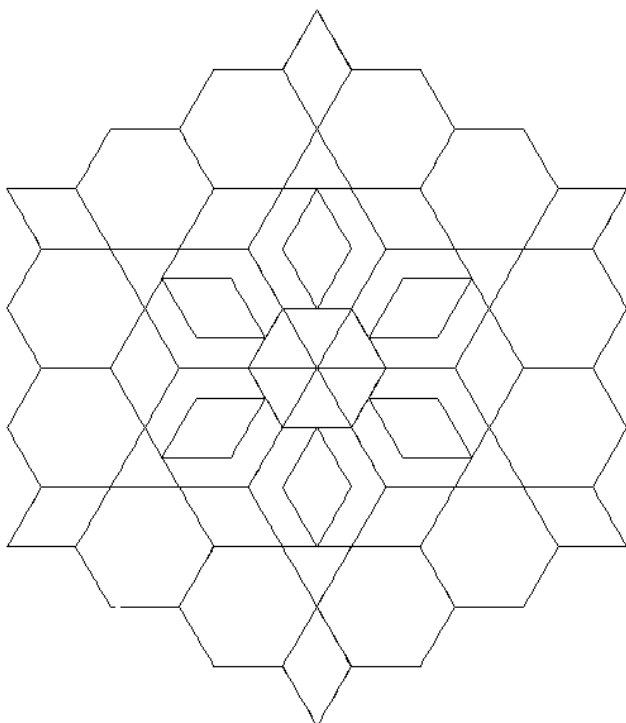

## 80225-01 Hexies Corner

Size Inches:                      Size mm:  
6.49 X 6.00 in.    164.85 X 152.40 mm

- 1. Single Color Design..... 0020

## 80225-02 Hexies Motif 1

Size Inches:                      Size mm:  
8.00 X 8.31 in.    203.20 X 211.07 mm

- 1. Single Color Design..... 0020

Note: Some designs in this collection may have been created using unique special stitches and/or techniques. To preserve design integrity when rescaling or rotating designs in your software, always rescale or rotate designs using the handles directly on-screen.

## 80225-03 Hexies Motif 2

Size Inches:                      Size mm:  
**8.00 X 8.31 in.    203.20 X 211.07 mm**

- 1. Single Color Design..... 0020