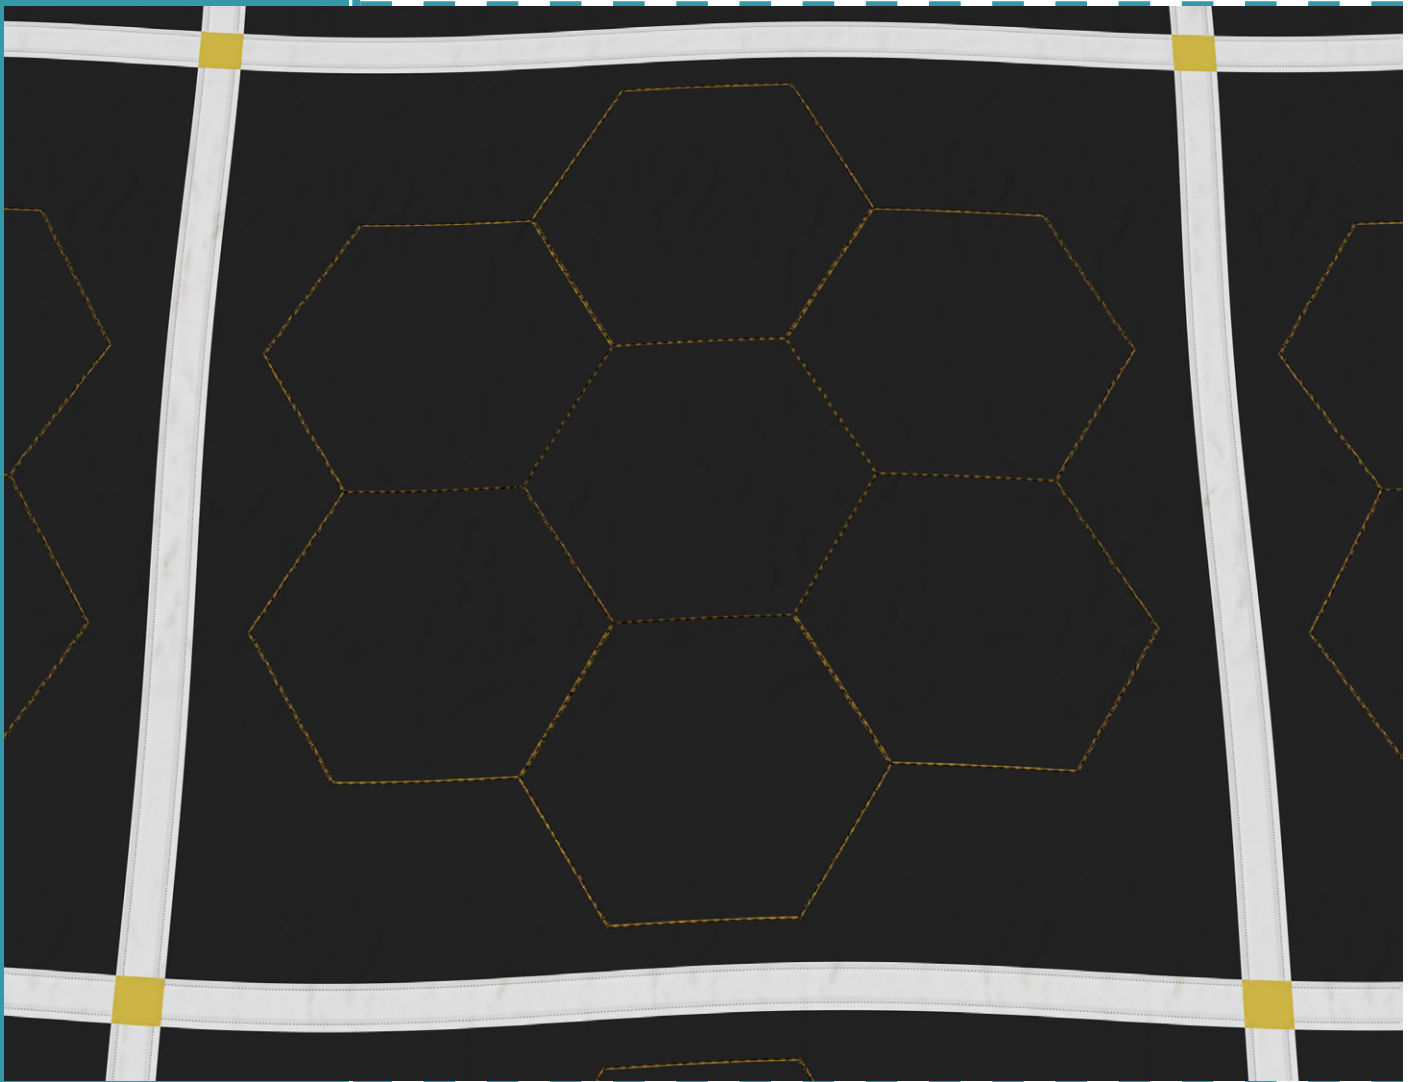

#80225

6

DESIGNS

## 80225-01 Hexies Corner

Size Inches:                      Size mm:  
6.49 X 6.00 in.    164.85 X 152.40 mm

- 1. Single Color Design..... 0020

## 80225-03 Hexies Motif 2

Size Inches:                      Size mm:  
**8.00 X 8.31 in.    203.20 X 211.07 mm**

- 1. Single Color Design..... 0020

## 80225-06 Hexies Straight Border

Size Inches:                      Size mm:  
6.00 X 13.36 in.    152.40 X 339.34 mm

- 1. Single Color Design..... 0020