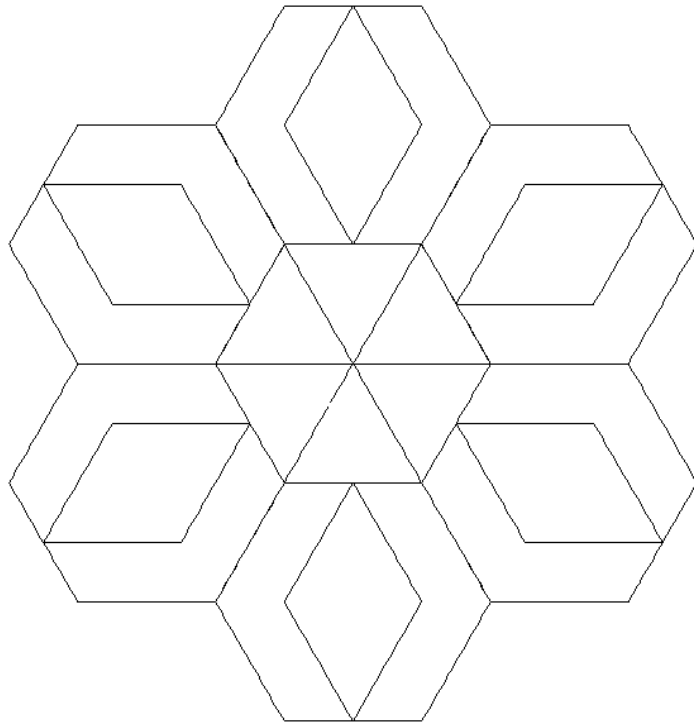

## 80225-01 Hexies Corner

Size Inches:                      Size mm:  
6.49 X 6.00 in.    164.85 X 152.40 mm

- 1. Single Color Design..... 0020

## 80225-02 Hexies Motif 1

Size Inches:                      Size mm:  
8.00 X 8.31 in.    203.20 X 211.07 mm

- 1. Single Color Design..... 0020

Note: Some designs in this collection may have been created using unique special stitches and/or techniques. To preserve design integrity when rescaling or rotating designs in your software, always rescale or rotate designs using the handles directly on-screen.

## 80225-03 Hexies Motif 2

Size Inches:                      Size mm:  
**8.00 X 8.31 in.    203.20 X 211.07 mm**

- 1. Single Color Design..... 0020

## 80225-06 Hexies Straight Border

Size Inches:                      Size mm:  
6.00 X 13.36 in.    152.40 X 339.34 mm

- 1. Single Color Design..... 0020