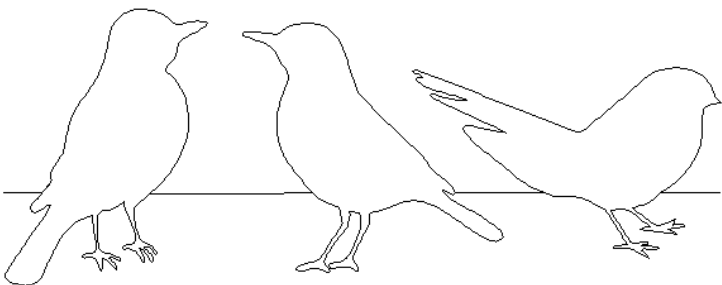

## 80228-04 Birds Motif

Size Inches:                      Size mm:  
6.08 X 7.76 in.    154.43 X 197.10 mm

- 1. Single Color Design..... 0020

Note: Some designs in this collection may have been created using unique special stitches and/or techniques. To preserve design integrity when rescaling or rotating designs in your software, always rescale or rotate designs using the handles directly on-screen.

## 80228-05 Birds Pantograph

Size Inches:                      Size mm:  
8.00 X 7.45 in.    203.20 X 189.23 mm

- 1. Single Color Design..... 0020

## 80228-06 Birds Straight Border

Size Inches:                      Size mm:  
5.41 X 14.00 in.    137.41 X 355.60 mm

- 1. Single Color Design..... 0020

Note: Some designs in this collection may have been created using unique special stitches and/or techniques. To preserve design integrity when rescaling or rotating designs in your software, always rescale or rotate designs using the handles directly on-screen.