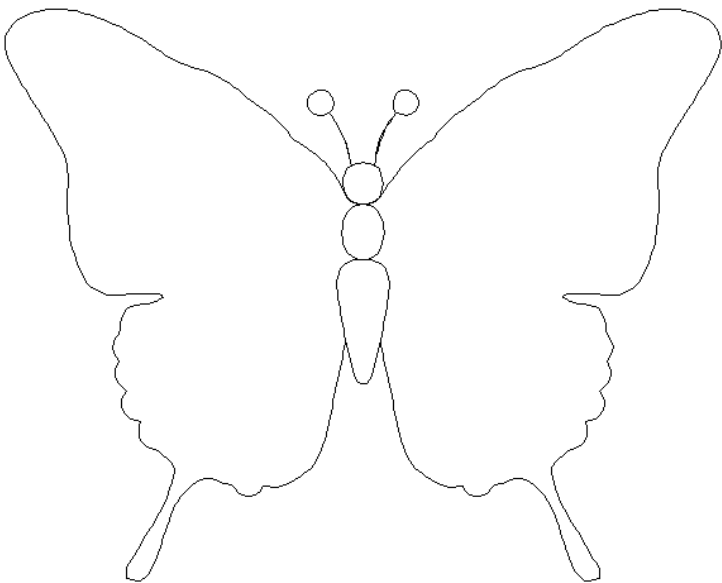

80229-04 Butterflies Motif

Size Inches: Size mm:
8.00 X 10.01 in.   203.20 X 254.25 mm

1. Single Color Design..... 0020