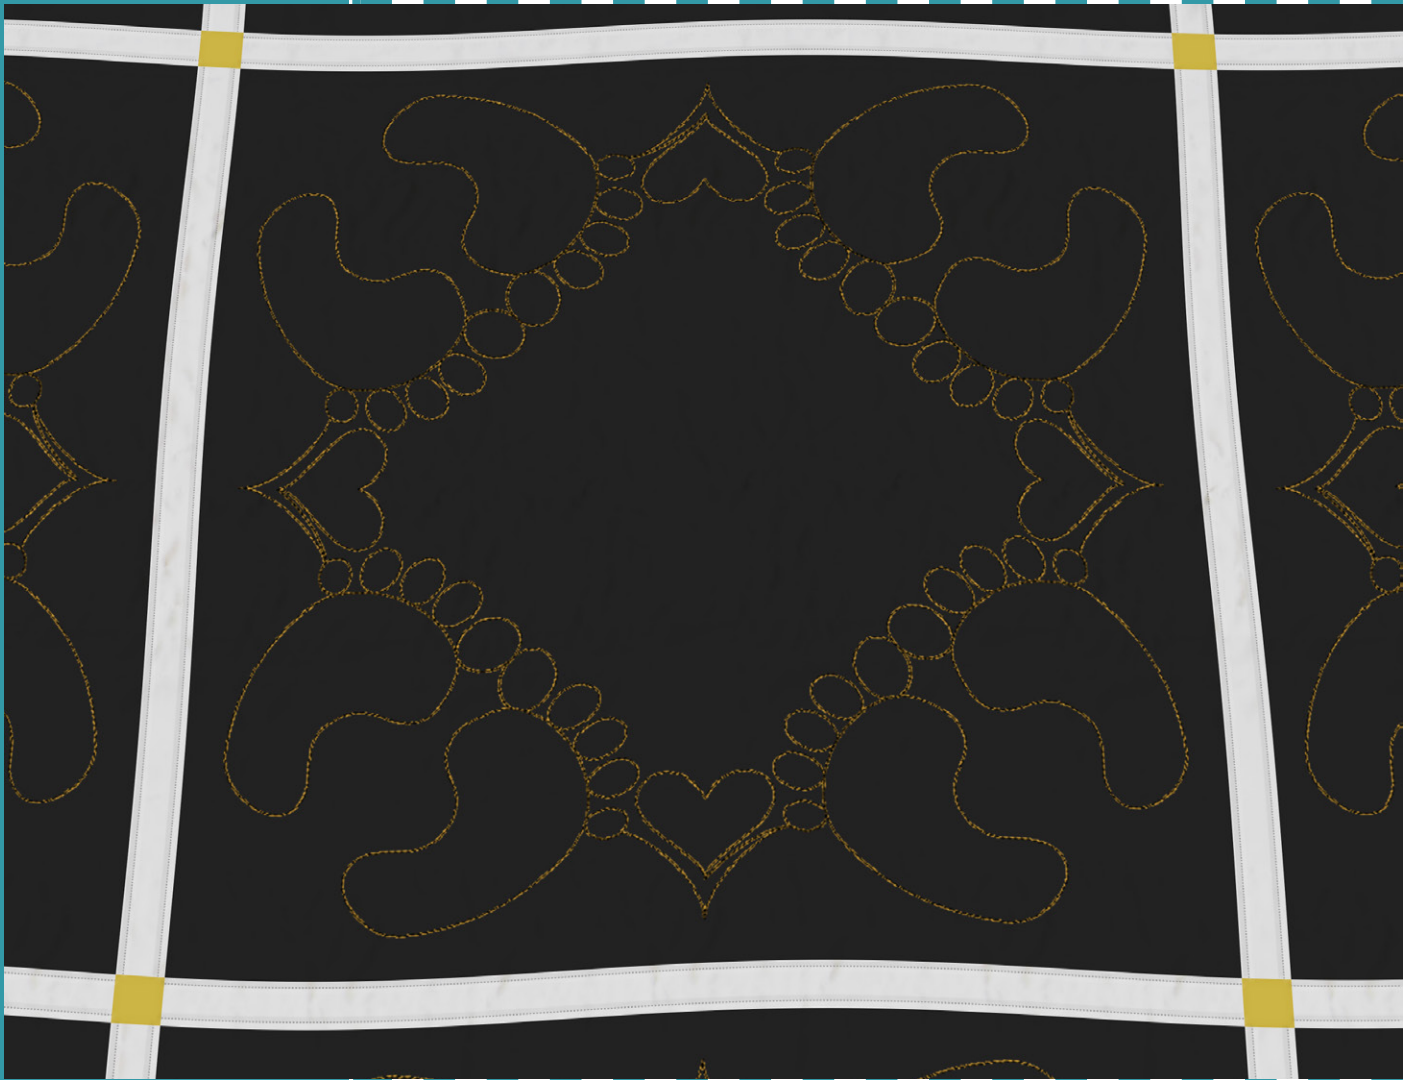

#80231

9  
DESIGNS

## 80231-01 Baby Block

Size Inches:                      Size mm:  
8.00 X 8.00 in.    203.20 X 203.20 mm

- 1. Single Color Design..... 0020

## 80231-02 Baby Corner

Size Inches:                      Size mm:  
6.51 X 6.51 in.    165.35 X 165.35 mm

- 1. Single Color Design..... 0020

Note: Some designs in this collection may have been created using unique special stitches and/or techniques. To preserve design integrity when rescaling or rotating designs in your software, always rescale or rotate designs using the handles directly on-screen.

### 80231-04 Baby Motif 2

Size Inches:                      Size mm:  
1.75 X 5.00 in.    44.45 X 127.00 mm

- 1. Single Color Design..... 0020

Note: Some designs in this collection may have been created using unique special stitches and/or techniques. To preserve design integrity when rescaling or rotating designs in your software, always rescale or rotate designs using the handles directly on-screen.