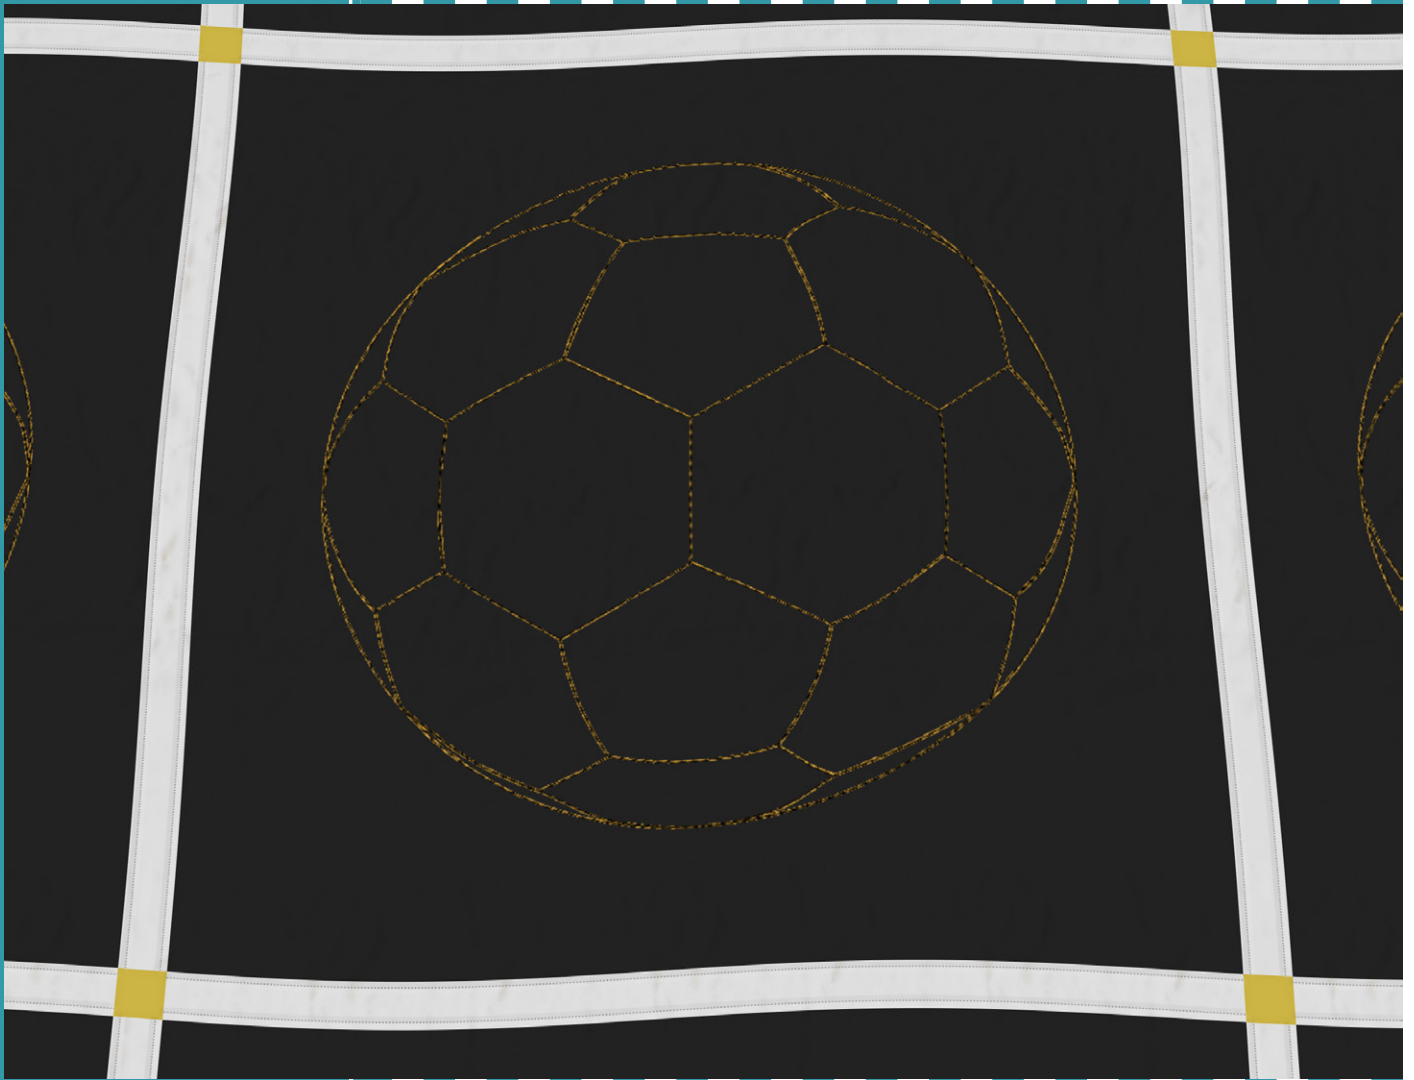

#80240

8

DESIGNS

Soccer Quilting

by Amanda Murphy