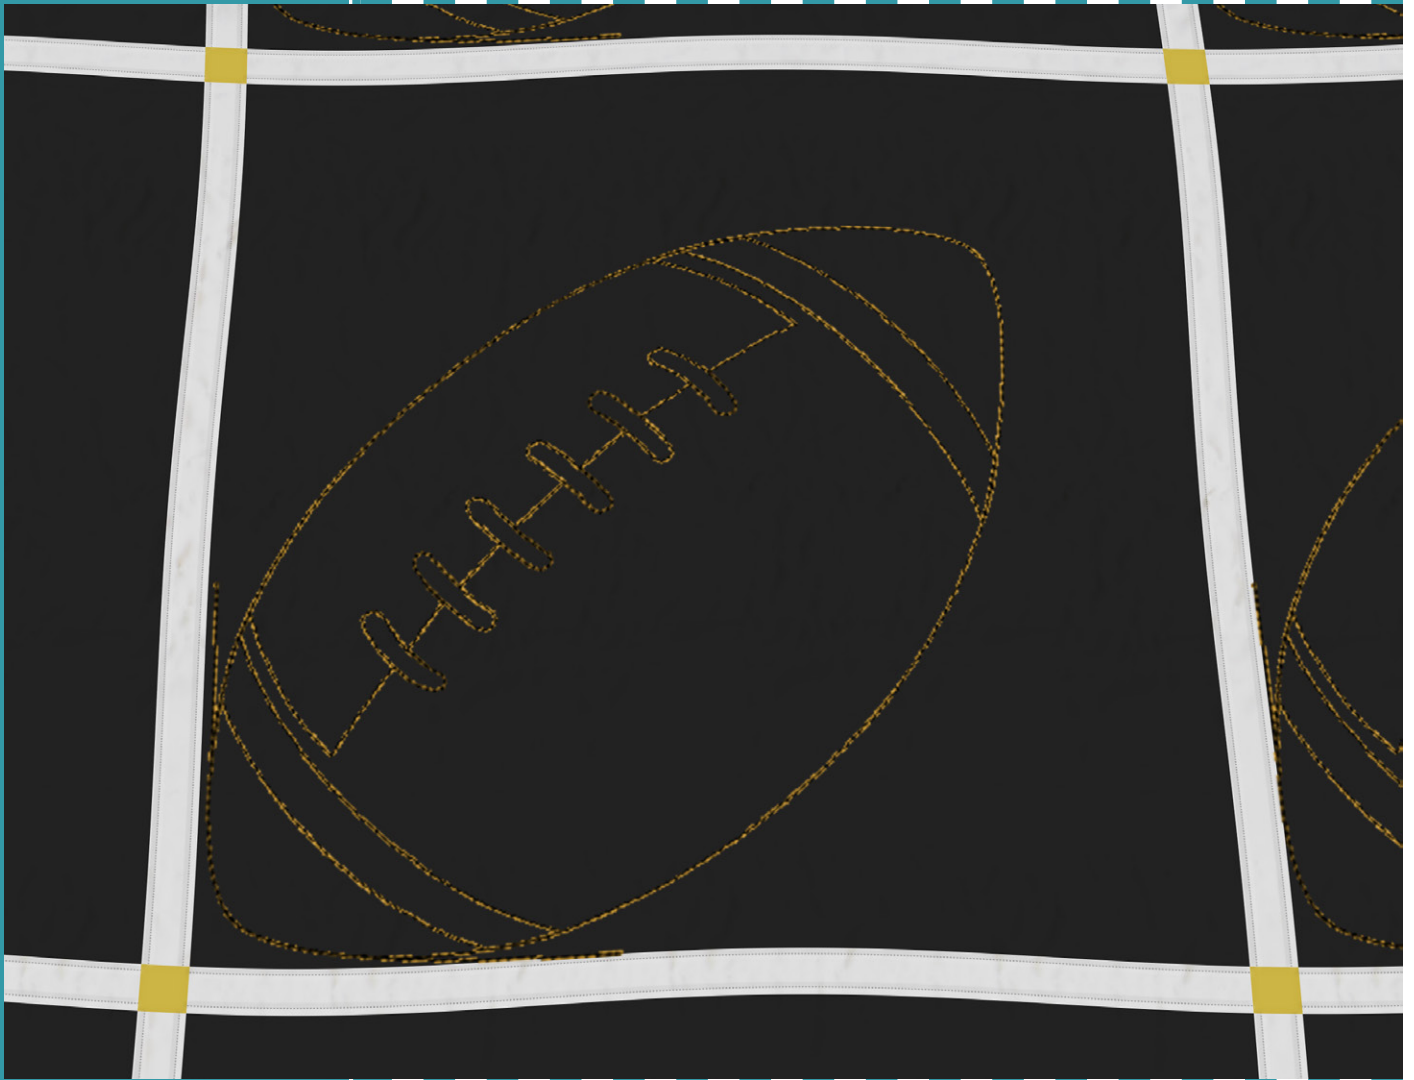

#80241

6

DESIGNS

Football Quilting

by Amanda Murphy