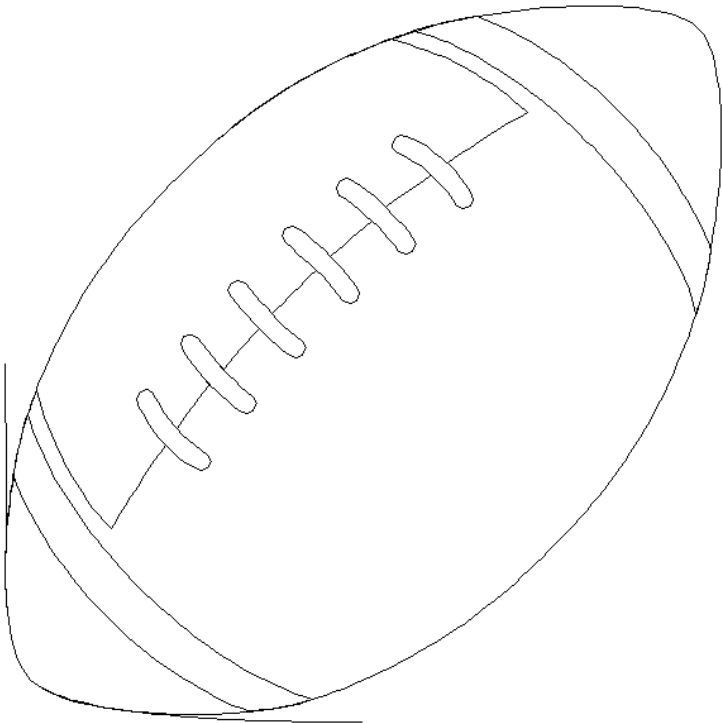

## 80241-01 Football Corner 1

Size Inches:                      Size mm:  
4.19 X 4.19 in.    106.43 X 106.43 mm

- 1. Single Color Design..... 0020

## 80241-02 Football Corner 2

Size Inches:                      Size mm:  
3.00 X 3.00 in.    76.20 X 76.20 mm

- 1. Single Color Design..... 0020

Note: Some designs in this collection may have been created using unique special stitches and/or techniques. To preserve design integrity when rescaling or rotating designs in your software, always rescale or rotate designs using the handles directly on-screen.