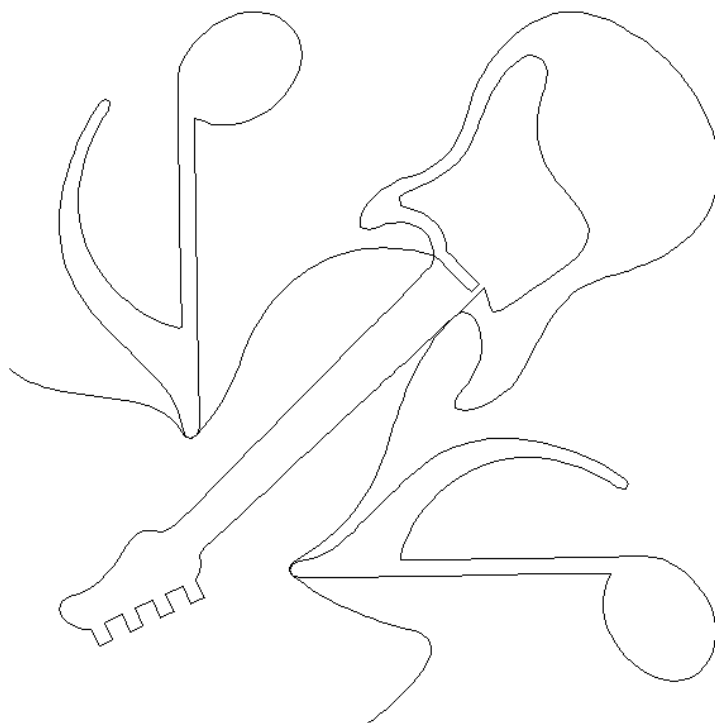

# Guitars Quilting

by Amanda Murphy

Note: Some designs in this collection may have been created using unique special stitches and/or techniques. To preserve design integrity when rescaling or rotating designs in your software, always rescale or rotate designs using the handles directly on-screen.

## 80244-01 Guitars Block

Size Inches:                      Size mm:  
**8.00 X 8.00 in.    203.20 X 203.20 mm**

- 1. Single Color Design..... 0020

## 80244-02 Guitars Corner

Size Inches:                      Size mm:  
**5.99 X 6.03 in.    152.15 X 153.16 mm**

- 1. Single Color Design..... 0020

Note: Some designs in this collection may have been created using unique special stitches and/or techniques. To preserve design integrity when rescaling or rotating designs in your software, always rescale or rotate designs using the handles directly on-screen.