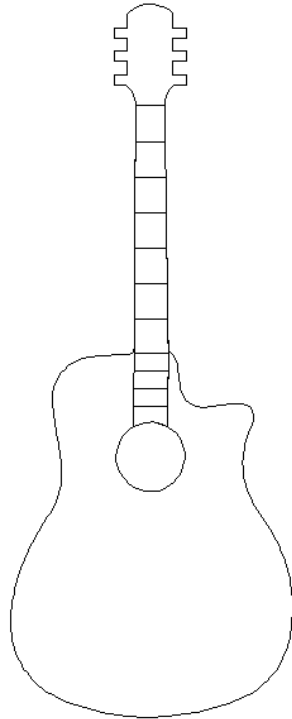

## 80244-01 Guitars Block

Size Inches:                      Size mm:  
**8.00 X 8.00 in.    203.20 X 203.20 mm**

- 1. Single Color Design..... 0020

## 80244-02 Guitars Corner

Size Inches:                      Size mm:  
**5.99 X 6.03 in.    152.15 X 153.16 mm**

- 1. Single Color Design..... 0020

Note: Some designs in this collection may have been created using unique special stitches and/or techniques. To preserve design integrity when rescaling or rotating designs in your software, always rescale or rotate designs using the handles directly on-screen.

## 80244-03 Guitars Motif 1

Size Inches:                      Size mm:  
4.75 X 12.00 in.    120.65 X 304.80 mm

- 1. Single Color Design..... 0020

## 80244-04 Guitars Motif 2

Size Inches:                      Size mm:  
3.89 X 12.00 in.    98.81 X 304.80 mm

- 1. Single Color Design..... 0020

Note: Some designs in this collection may have been created using unique special stitches and/or techniques. To preserve design integrity when rescaling or rotating designs in your software, always rescale or rotate designs using the handles directly on-screen.