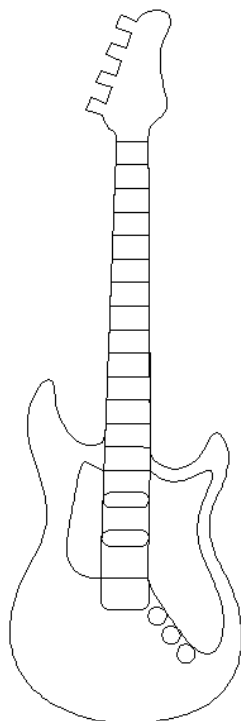

## 80244-01 Guitars Block

Size Inches:                      Size mm:  
**8.00 X 8.00 in.    203.20 X 203.20 mm**

- 1. Single Color Design..... 0020

## 80244-02 Guitars Corner

Size Inches:                      Size mm:  
**5.99 X 6.03 in.    152.15 X 153.16 mm**

- 1. Single Color Design..... 0020

Note: Some designs in this collection may have been created using unique special stitches and/or techniques. To preserve design integrity when rescaling or rotating designs in your software, always rescale or rotate designs using the handles directly on-screen.

## 80244-03 Guitars Motif 1

Size Inches:                      Size mm:  
4.75 X 12.00 in.    120.65 X 304.80 mm

- 1. Single Color Design..... 0020

## 80244-04 Guitars Motif 2

Size Inches:                      Size mm:  
3.89 X 12.00 in.    98.81 X 304.80 mm

- 1. Single Color Design..... 0020

Note: Some designs in this collection may have been created using unique special stitches and/or techniques. To preserve design integrity when rescaling or rotating designs in your software, always rescale or rotate designs using the handles directly on-screen.