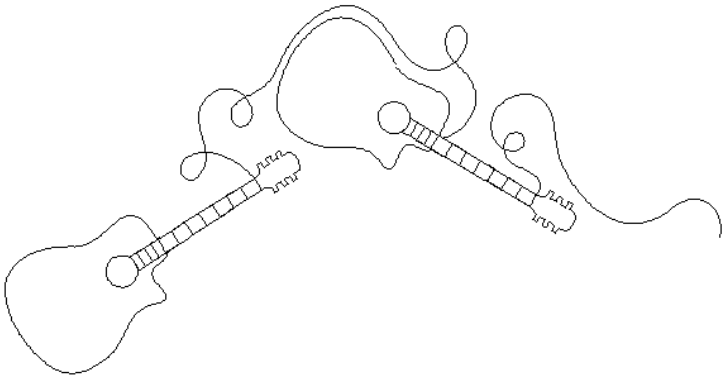

## 80244-04 Guitars Motif 2

Size Inches:                      Size mm:  
3.89 X 12.00 in.    98.81 X 304.80 mm

- 1. Single Color Design..... 0020

Note: Some designs in this collection may have been created using unique special stitches and/or techniques. To preserve design integrity when rescaling or rotating designs in your software, always rescale or rotate designs using the handles directly on-screen.

## 80244-06 Guitars Straight Border

Size Inches:                      Size mm:  
3.72 X 6.00 in.    94.49 X 152.40 mm

- 1. Single Color Design..... 0020