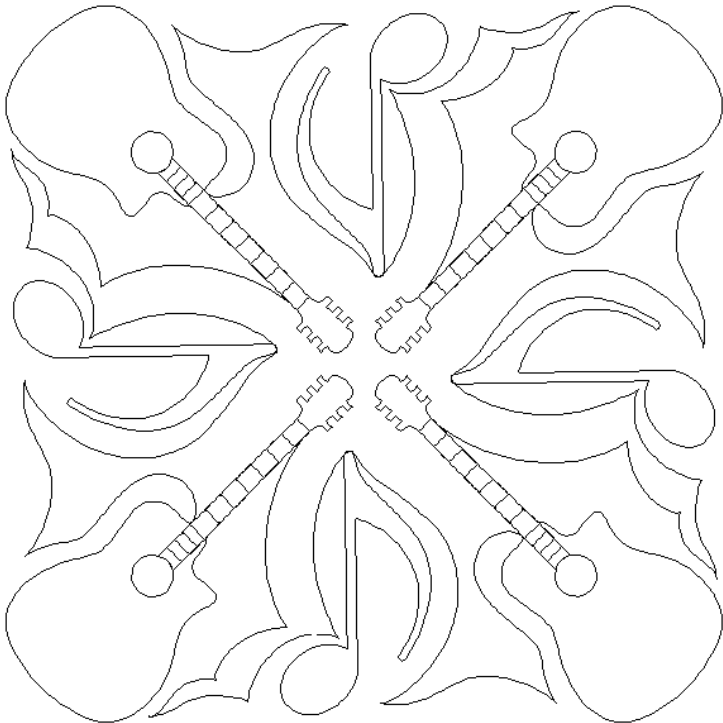

#80244

6

DESIGNS

## 80244-01 Guitars Block

Size Inches:                      Size mm:  
**8.00 X 8.00 in.    203.20 X 203.20 mm**

- 1. Single Color Design..... 0020

## 80244-02 Guitars Corner

Size Inches:                      Size mm:  
**5.99 X 6.03 in.    152.15 X 153.16 mm**

- 1. Single Color Design..... 0020

Note: Some designs in this collection may have been created using unique special stitches and/or techniques. To preserve design integrity when rescaling or rotating designs in your software, always rescale or rotate designs using the handles directly on-screen.

## 80244-03 Guitars Motif 1

Size Inches:                      Size mm:  
4.75 X 12.00 in.    120.65 X 304.80 mm

- 1. Single Color Design..... 0020