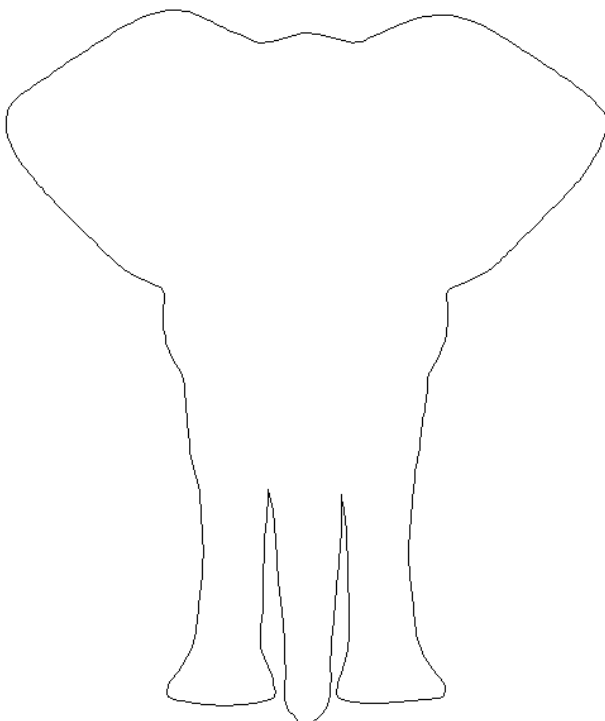

80248-01 Elephants Motif 1

Size Inches: Size mm:
8.00 X 11.61 in. 203.20 X 294.89 mm

■ 1. Single Color Design..... 0020

80248-02 Elephants Motif 2

Size Inches: Size mm:
8.98 X 10.68 in. 228.09 X 271.27 mm

■ 1. Single Color Design..... 0020

Note: Some designs in this collection may have been created using unique special stitches and/or techniques. To preserve design integrity when rescaling or rotating designs in your software, always rescale or rotate designs using the handles directly on-screen.

80248-03 Elephants Motif 3

Size Inches: Size mm:
8.57 X 9.39 in. 217.68 X 238.51 mm

- 1. Single Color Design..... 0020

80248-04 Elephants Straight Border

Size Inches: Size mm:
6.00 X 8.48 in. 152.40 X 215.39 mm