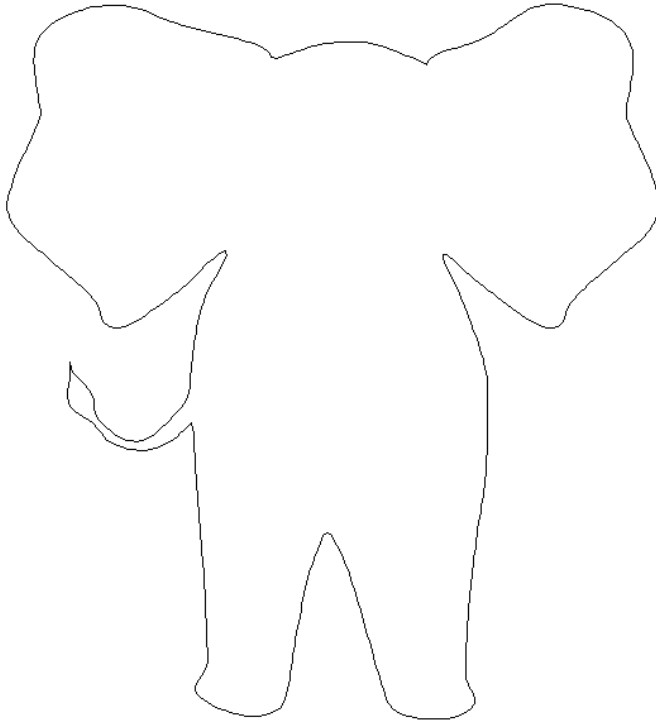

80248-01 Elephants Motif 1

Size Inches: Size mm:
8.00 X 11.61 in. 203.20 X 294.89 mm

■ 1. Single Color Design..... 0020

80248-02 Elephants Motif 2

Size Inches: Size mm:
8.98 X 10.68 in. 228.09 X 271.27 mm

■ 1. Single Color Design..... 0020

Note: Some designs in this collection may have been created using unique special stitches and/or techniques. To preserve design integrity when rescaling or rotating designs in your software, always rescale or rotate designs using the handles directly on-screen.

80248-03 Elephants Motif 3

Size Inches: Size mm:
8.57 X 9.39 in. 217.68 X 238.51 mm

- 1. Single Color Design..... 0020

80248-04 Elephants Straight Border

Size Inches: Size mm:
6.00 X 8.48 in. 152.40 X 215.39 mm