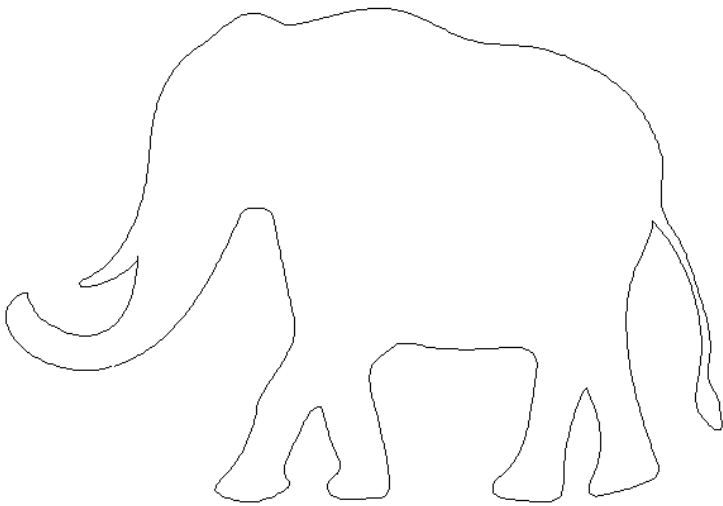

#80248

4
DESIGNS

Elephants Quilting

by Amanda Murphy

Note: Some designs in this collection may have been created using unique special stitches and/or techniques. To preserve design integrity when rescaling or rotating designs in your software, always rescale or rotate designs using the handles directly on-screen.

80248-01 Elephants Motif 1

Size Inches: Size mm:
8.00 X 11.61 in. 203.20 X 294.89 mm

■ 1. Single Color Design..... 0020

80248-02 Elephants Motif 2

Size Inches: Size mm:
8.98 X 10.68 in. 228.09 X 271.27 mm

80248-03 Elephants Motif 3

Size Inches: Size mm:
8.57 X 9.39 in. 217.68 X 238.51 mm

- 1. Single Color Design..... 0020

80248-04 Elephants Straight Border

Size Inches: Size mm:
6.00 X 8.48 in. 152.40 X 215.39 mm