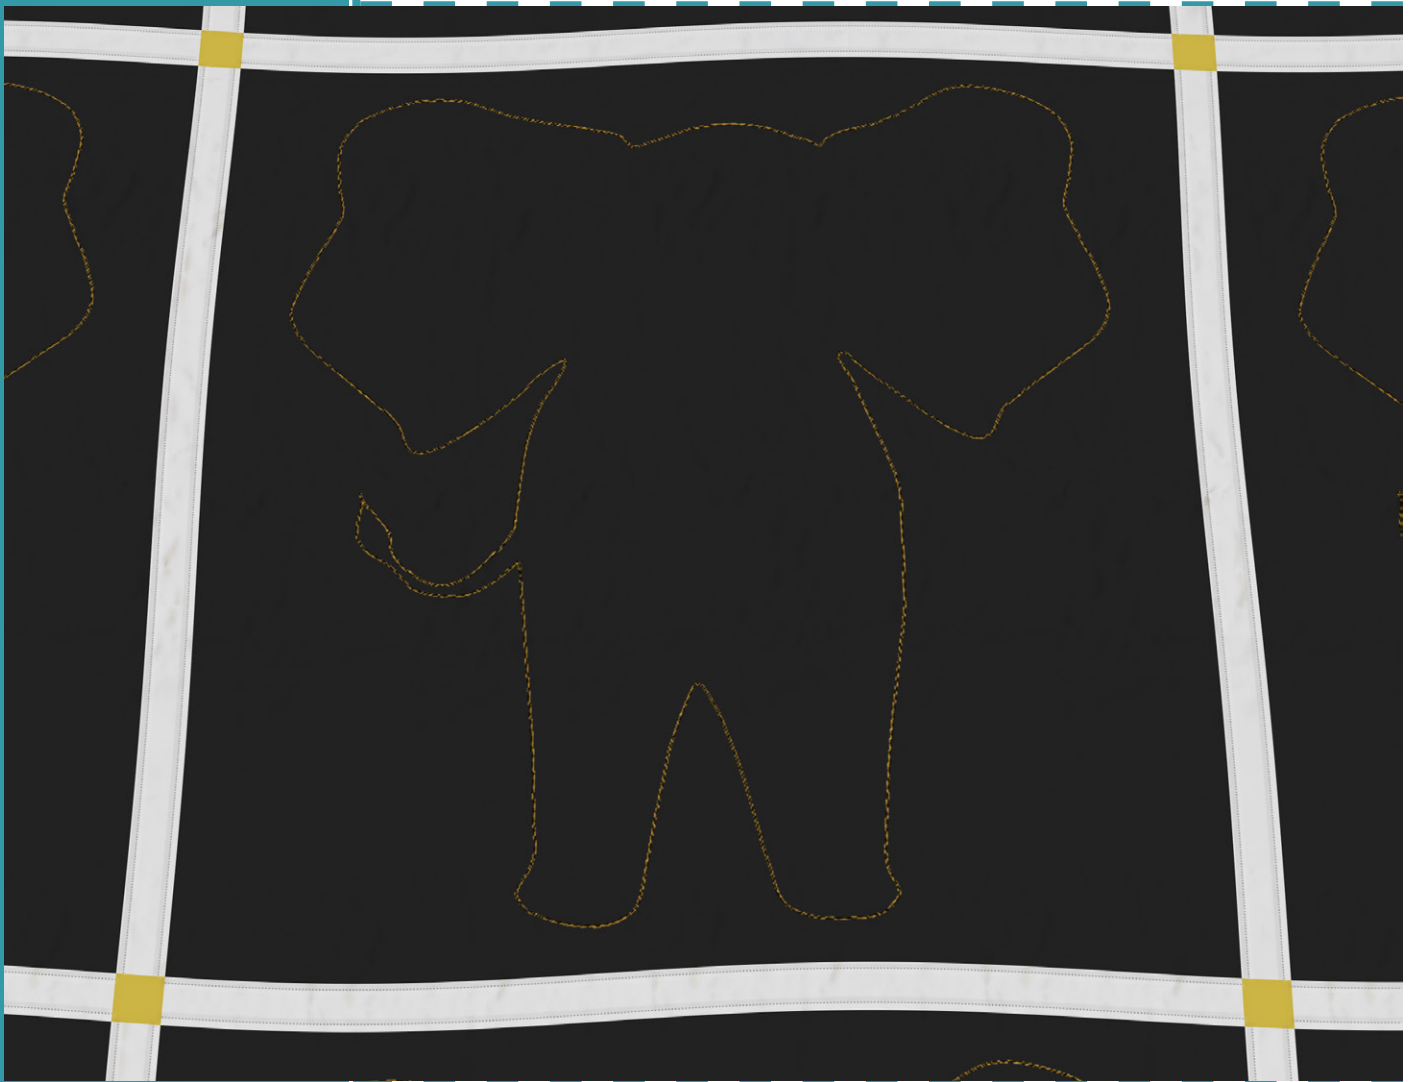

#80248

4
DESIGNS

Elephants Quilting

by Amanda Murphy

Note: Some designs in this collection may have been created using unique special stitches and/or techniques. To preserve design integrity when rescaling or rotating designs in your software, always rescale or rotate designs using the handles directly on-screen.

80248-01 Elephants Motif 1

Size Inches: Size mm:
8.00 X 11.61 in. 203.20 X 294.89 mm

■ 1. Single Color Design..... 0020

80248-02 Elephants Motif 2

Size Inches: Size mm:
8.98 X 10.68 in. 228.09 X 271.27 mm

80248-03 Elephants Motif 3

Size Inches: Size mm:
8.57 X 9.39 in. 217.68 X 238.51 mm

- 1. Single Color Design..... 0020

80248-04 Elephants Straight Border

Size Inches: Size mm:
6.00 X 8.48 in. 152.40 X 215.39 mm

- 1. Single Color Design..... 0020