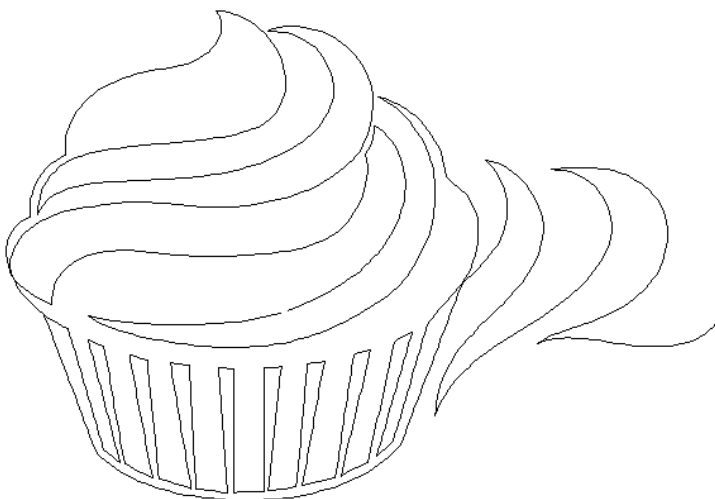

80251-03 Cupcakes Motif

Size Inches: Size mm:
8.00 X 8.29 in. 203.20 X 210.57 mm

- 1. Single Color Design..... 0020

80251-04 Cupcakes Pantograph

Size Inches: Size mm:
9.03 X 6.18 in. 229.36 X 156.97 mm

- 1. Single Color Design..... 0020