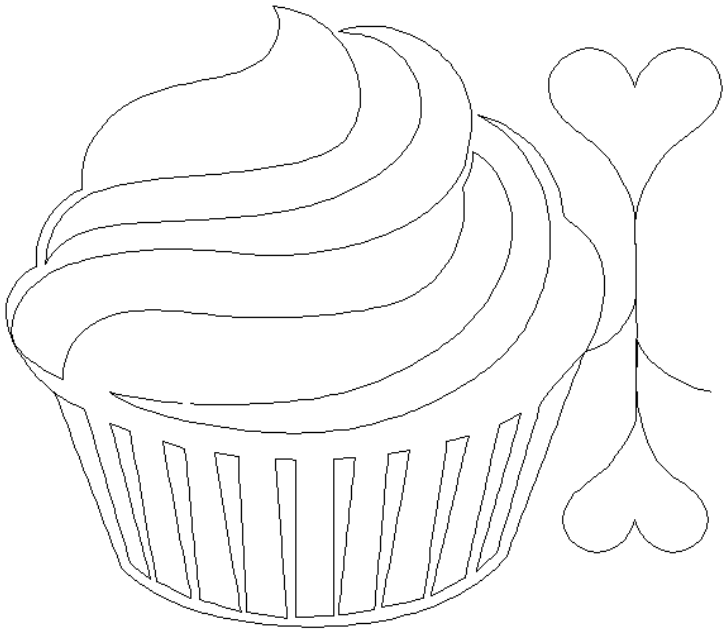

Note: Some designs in this collection may have been created using unique special stitches and/or techniques. To preserve design integrity when rescaling or rotating designs in your software, always rescale or rotate designs using the handles directly on-screen.

80251-05 Cupcakes Straight Border

Size Inches: Size mm:
6.92 X 6.00 in.   175.77 X 152.40 mm

1. Single Color Design..... 0020

80251-06 Cupcakes Triangle

Size Inches: Size mm:
4.73 X 12.00 in.   120.14 X 304.80 mm