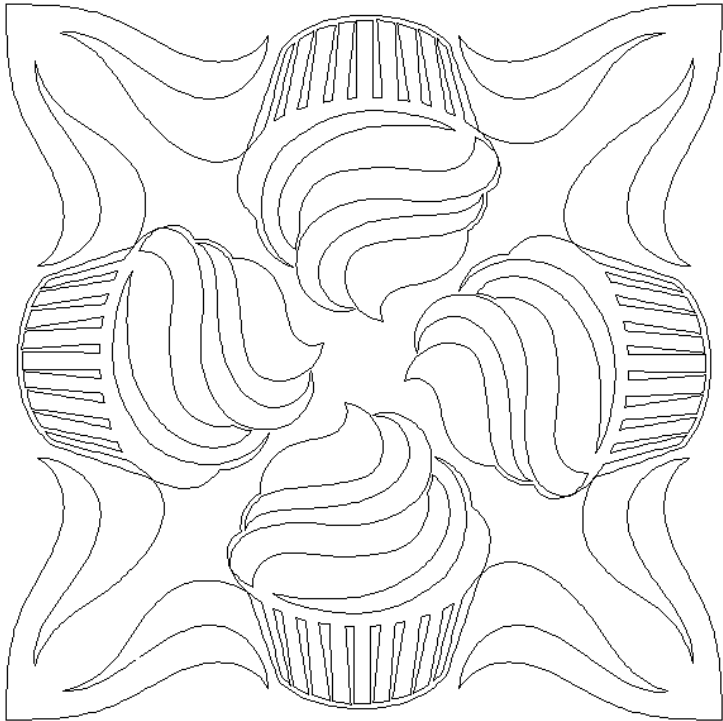

#80251

6

DESIGNS

Cupcakes Quilting

by Amanda Murphy

Note: Some designs in this collection may have been created using unique special stitches and/or techniques. To preserve design integrity when rescaling or rotating designs in your software, always rescale or rotate designs using the handles directly on-screen.

80251-01 Cupcakes Block

Size Inches: Size mm:
 8.00 X 8.00 in. 203.20 X 203.20 mm

- 1. Single Color Design..... 0020

80251-02 Cupcakes Corner

Size Inches: Size mm:
 6.38 X 7.54 in. 162.05 X 191.52 mm

- 1. Single Color Design..... 0020

80251-03 Cupcakes Motif

Size Inches: Size mm:
8.00 X 8.29 in. 203.20 X 210.57 mm

- 1. Single Color Design..... 0020

80251-04 Cupcakes Pantograph

Size Inches: Size mm:
9.03 X 6.18 in. 229.36 X 156.97 mm

- 1. Single Color Design..... 0020

80251-05 Cupcakes Straight Border

Size Inches: Size mm:
6.92 X 6.00 in. 175.77 X 152.40 mm

- 1. Single Color Design..... 0020

80251-06 Cupcakes Triangle

Size Inches: Size mm:
4.73 X 12.00 in. 120.14 X 304.80 mm