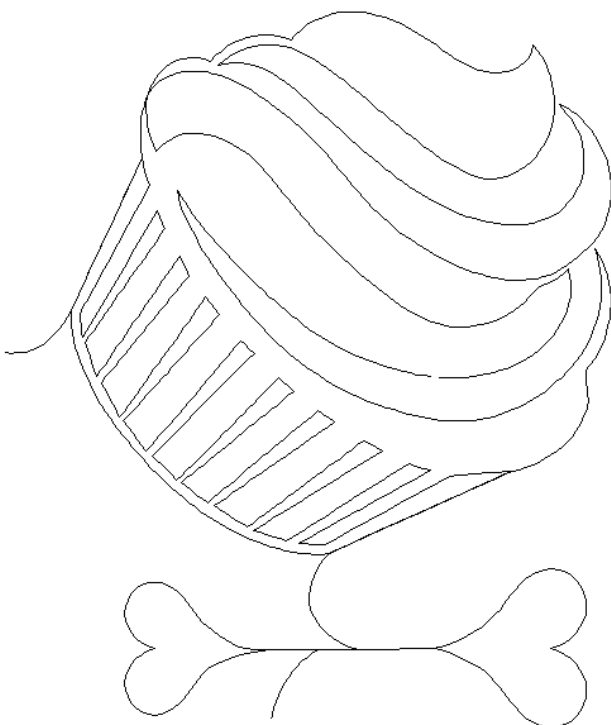

#80251

6

DESIGNS

Cupcakes Quilting

by Amanda Murphy

Note: Some designs in this collection may have been created using unique special stitches and/or techniques. To preserve design integrity when rescaling or rotating designs in your software, always rescale or rotate designs using the handles directly on-screen.

80251-01 Cupcakes Block

Size Inches: Size mm:
 8.00 X 8.00 in. 203.20 X 203.20 mm

- 1. Single Color Design..... 0020

80251-02 Cupcakes Corner

Size Inches: Size mm:
 6.38 X 7.54 in. 162.05 X 191.52 mm

- 1. Single Color Design..... 0020

80251-05 Cupcakes Straight Border

Size Inches: Size mm:
6.92 X 6.00 in. 175.77 X 152.40 mm

- 1. Single Color Design..... 0020

80251-06 Cupcakes Triangle

Size Inches: Size mm:
4.73 X 12.00 in. 120.14 X 304.80 mm