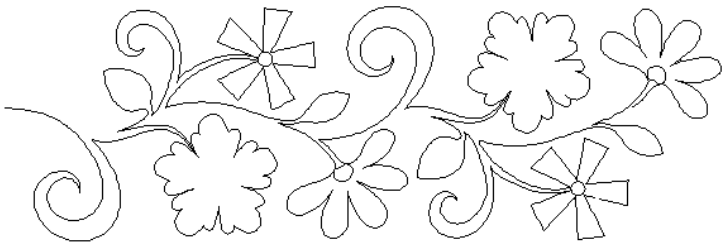

## 80254-05 Floral 1 Straight Border

Size Inches:                      Size mm:  
4.59 X 14.00 in.    116.59 X 355.60 mm

- 1. Single Color Design..... 0020

---