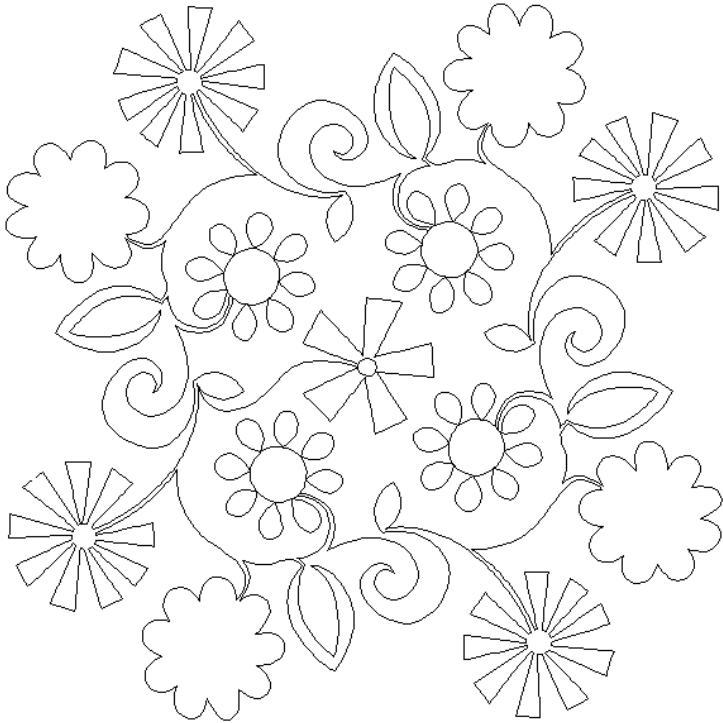

### 80254-01 Floral 1 Block

Size Inches:                      Size mm:  
8.00 X 8.00 in.    203.20 X 203.20 mm

- 1. Single Color Design..... 0020

### 80254-02 Floral 1 Corner

Size Inches:                      Size mm:  
4.64 X 6.09 in.    117.86 X 154.69 mm

- 1. Single Color Design..... 0020

Note: Some designs in this collection may have been created using unique special stitches and/or techniques. To preserve design integrity when rescaling or rotating designs in your software, always rescale or rotate designs using the handles directly on-screen.

## 80254-04 Floral 1 Pantograph

Size Inches:                      Size mm:  
5.88 X 14.00 in.    149.35 X 355.60 mm

- 1. Single Color Design..... 0020

Note: Some designs in this collection may have been created using unique special stitches and/or techniques. To preserve design integrity when rescaling or rotating designs in your software, always rescale or rotate designs using the handles directly on-screen.

## 80254-05 Floral 1 Straight Border

Size Inches:                      Size mm:  
4.59 X 14.00 in.    116.59 X 355.60 mm

- 1. Single Color Design..... 0020

---