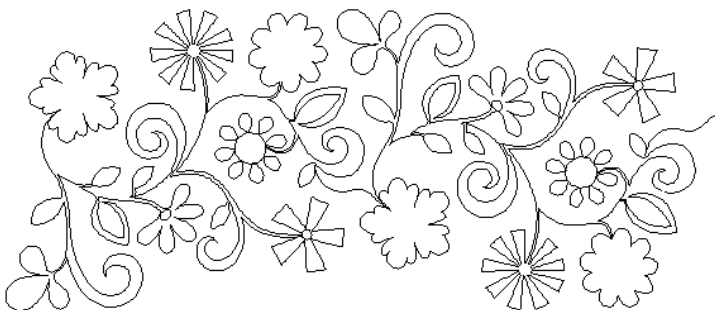

80254-04 Floral 1 Pantograph

Size Inches: Size mm:
5.88 X 14.00 in.   149.35 X 355.60 mm

1. Single Color Design..... 0020