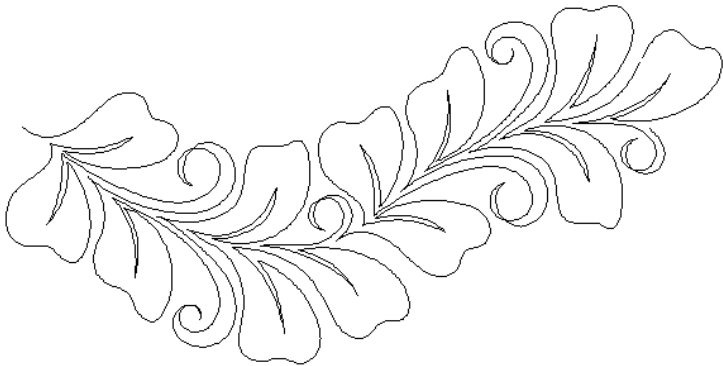

Note: Some designs in this collection may have been created using unique special stitches and/or techniques. To preserve design integrity when rescaling or rotating designs in your software, always rescale or rotate designs using the handles directly on-screen.

80261-03 Heart Shaped Leaves Pantograph

Size Inches: Size mm:
6.99 X 14.00 in.   177.55 X 355.60 mm

1. Single Color Design..... 0020