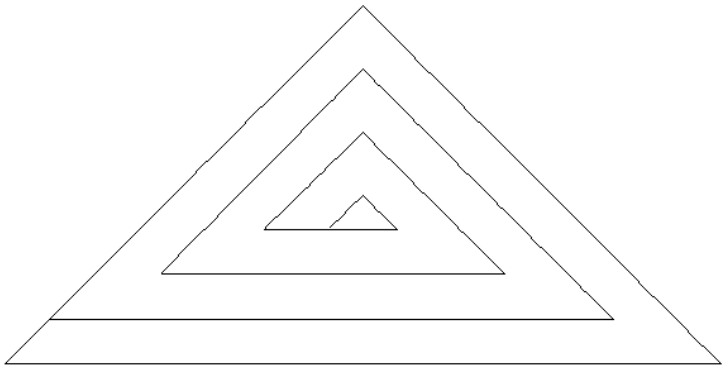

Note: Some designs in this collection may have been created using unique special stitches and/or techniques. To preserve design integrity when rescaling or rotating designs in your software, always rescale or rotate designs using the handles directly on-screen.

80274-03 Spiral Motif 3

Size Inches: Size mm:
4.00 X 8.00 in.   101.60 X 203.20 mm

1. Single Color Design..... 0020