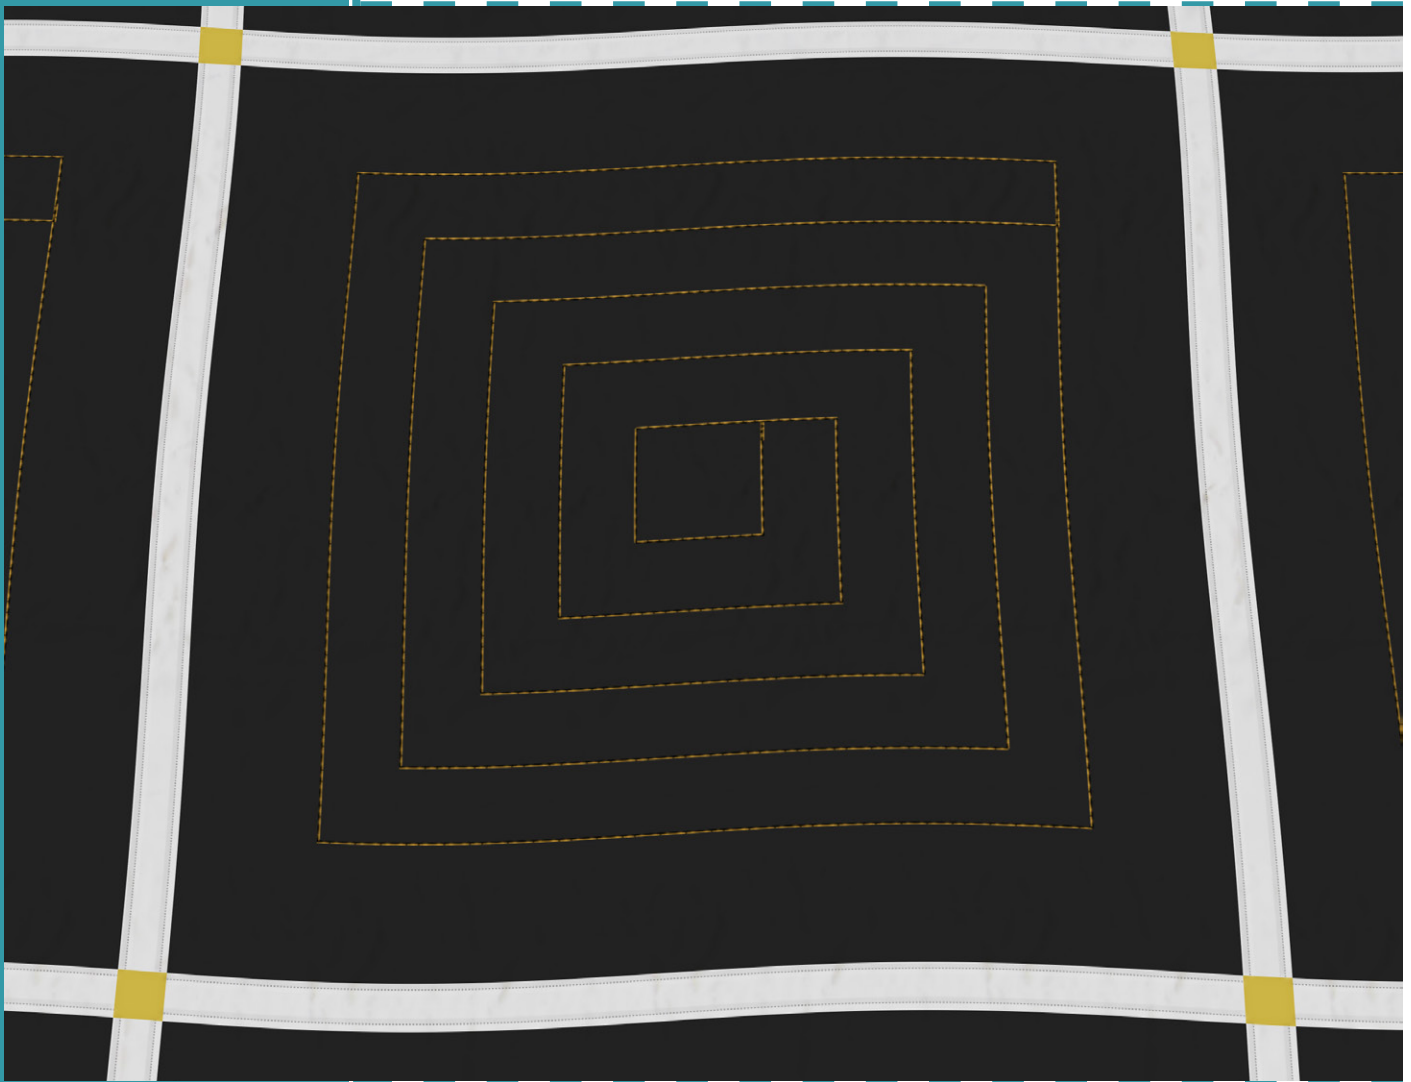

#80274

7
DESIGNS

Spiral Quilting

by Amanda Murphy

Note: Some designs in this collection may have been created using unique special stitches and/or techniques. To preserve design integrity when rescaling or rotating designs in your software, always rescale or rotate designs using the handles directly on-screen.

80274-01 Spiral Motif 1

Size Inches: Size mm:
6.00 X 6.01 in. 152.40 X 152.65 mm

- 1. Single Color Design..... 0020

80274-02 Spiral Motif 2

Size Inches: Size mm:
7.15 X 6.19 in. 181.61 X 157.23 mm

- 1. Single Color Design..... 0020

80274-03 Spiral Motif 3

Size Inches: Size mm:
4.00 X 8.00 in. 101.60 X 203.20 mm

- 1. Single Color Design..... 0020

80274-04 Spiral Pantograph 1

Size Inches: Size mm:
8.00 X 12.37 in. 203.20 X 314.20 mm

- 1. Single Color Design..... 0020

80274-07 Spiral Straight Border

Size Inches: Size mm:
6.00 X 13.38 in. 152.40 X 339.85 mm

- 1. Single Color Design..... 0020