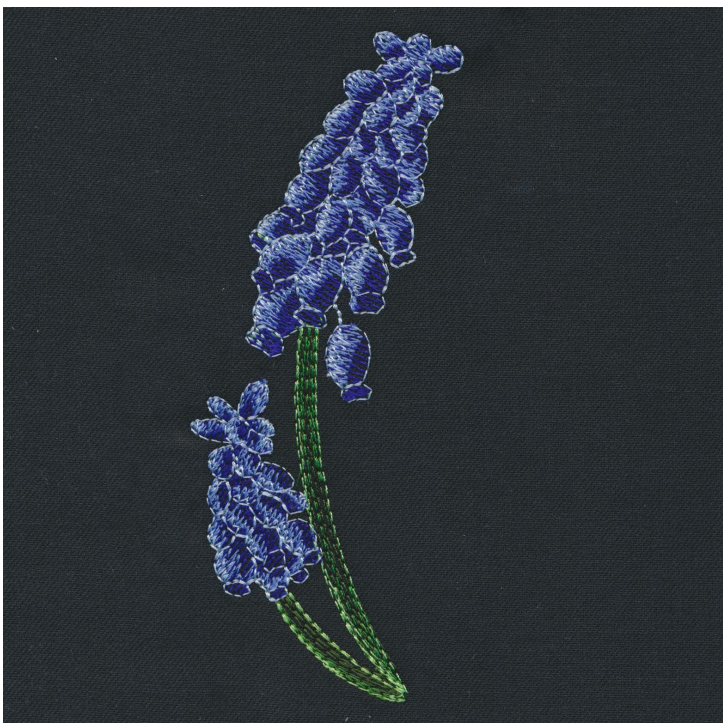

80279-13 Flowers Are Earth's Kisses Flower 11

Size Inches: Size mm: Stitch Count:
2.03 X 4.88 in.   51.56 X 123.95 mm   5,125 St.

■ 1. Dark Green Shading	5944
■ 2. Medium Green Shading	5633
■ 3. Light Green Shading	5610
■ 4. Dark Blue Flower Shading	3333
■ 5. Blue Flower Shading	3410
■ 6. Light Blue Flower Shading	3761