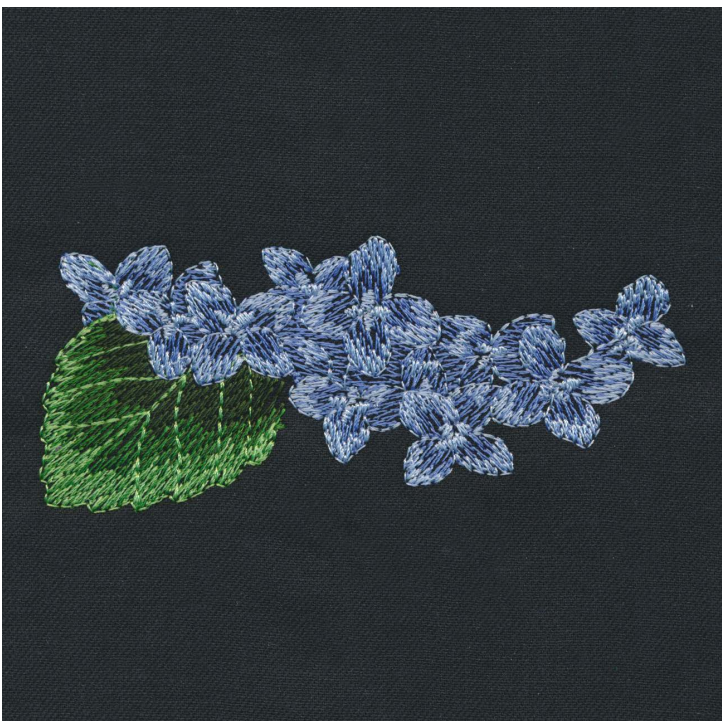

80279-11 Flowers Are Earth's Kisses Flower 9

Size Inches: Size mm: Stitch Count:
3.86 X 1.68 in.   98.04 X 42.67 mm   5,607 St.

1. Dark Green Shading 5944
2. Medium Green Shading 5633
3. Light Green Shading 5610
4. Medium Blue Flower Shading 3410
5. Light Blue Flower Shading 3761