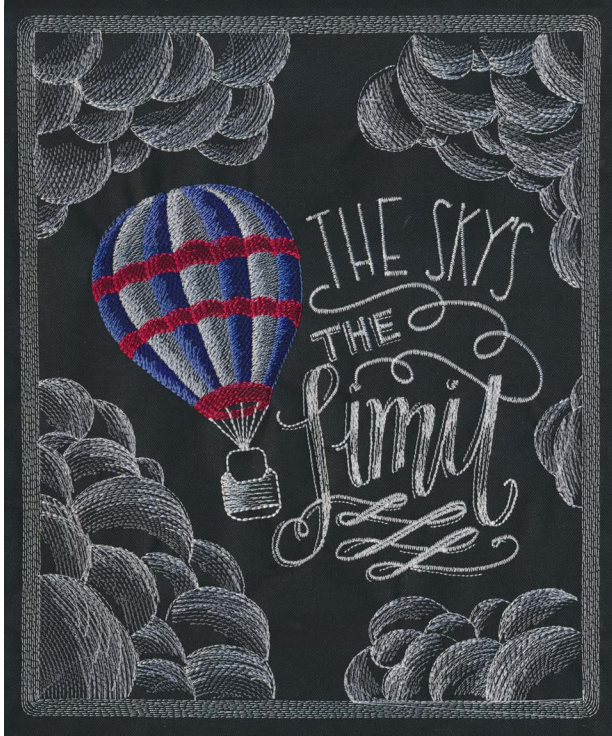

Note: Some designs in this collection may have been created using unique special stitches and/or techniques. To preserve design integrity when rescaling or rotating designs in your software, always rescale or rotate designs using the handles directly on-screen.