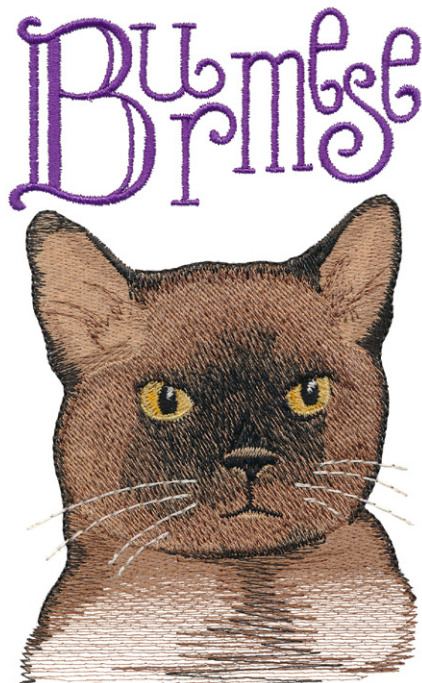

80304-02 Cat Alphabet B

Size Inches: 6.37 X 3.88 in.   Size mm: 161.8 X 98.6 mm   Stitch Count: 25048 St.

1. Tan Ear Shading 1123
2. Light Brown Shading 0853
3. Medium Brown Shading 1055
4. Dark Brown Shading 0576
5. Black Face Detail 0020
6. Yellow Eye Detail 0731
7. Light Yellow Detail 0640
8. Gold Detail 0821
9. Tan Nose/Mouth Detail 1123
10. Cream Whiskers and Highlights 0970
11. Purple Lettering 2905