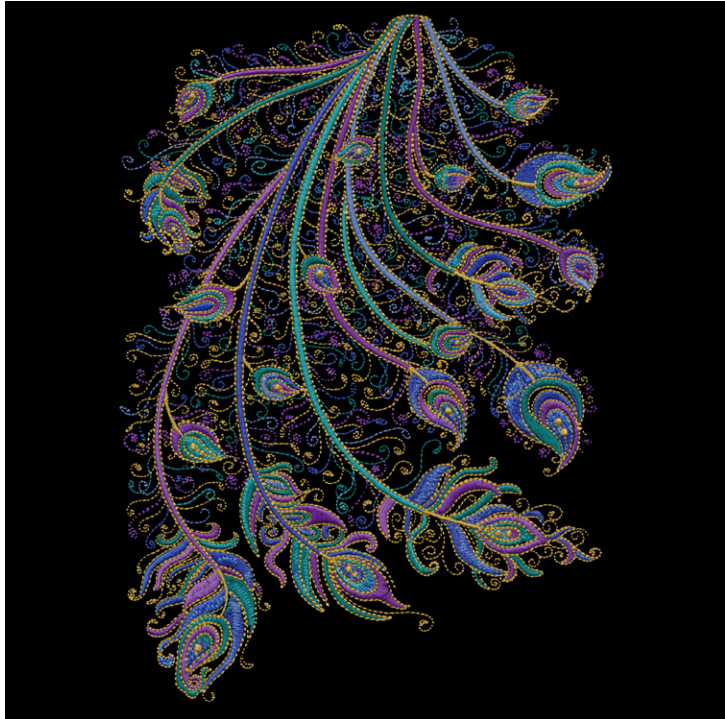

Note: Some designs in this collection may have been created using unique special stitches and/or techniques. To preserve design integrity when rescaling or rotating designs in your software, always rescale or rotate designs using the handles directly on-screen.

80320-02 Magnificent Peacock Tail

Size Inches: Size mm: Stitch Count:
8.34 X 6.13 in.   211.8 X 155.7 mm   60169 St.

	1. Dark Purple Detail	2905
	2. Light Purple Detail	2910
	3. Dark Blue Detail	3612
	4. Blue Detail	3631
	5. Seagreen Detail.....	4625
	6. Deep Aqua Detail	4610
	7. Light Purple Detail	2910
	8. Dark Purple Detail	2905
	9. Blue Detail	3631
	10. Dark Blue Detail	3612
	11. Seagreen Detail.....	4625
	12. Gold Detail and Outlines	0721