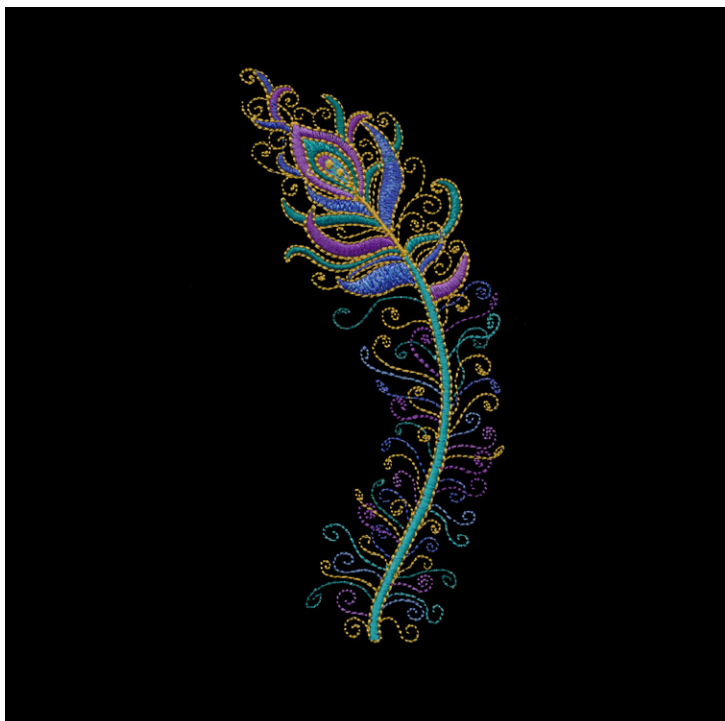

80320-09 Peacock Feather 5

Size Inches: Size mm: Stitch Count:
5.25 X 3.25 in. 133.4 X 82.6 mm 8839 St.

	1. Dark Purple Detail	2905
	2. Light Purple Detail	2910
	3. Dark Blue Detail	3612
	4. Blue Detail	3631
	5. Seagreen Detail.....	4625
	6. Deep Aqua Detail	4610
	7. Dark Purple Detail	2905
	8. Seagreen Detail.....	4625
	9. Gold Detail and Outlines	0721

80320-10 Peacock Feather 6

Size Inches: Size mm: Stitch Count:
5.59 X 2.25 in. 142.0 X 57.2 mm 8914 St.

	1. Dark Purple Detail	2905
	2. Light Purple Detail	2910
	3. Dark Blue Detail	3612
	4. Blue Detail	3631
	5. Seagreen Detail.....	4625
	6. Deep Aqua Detail	4610
	7. Gold Detail and Outlines	0721