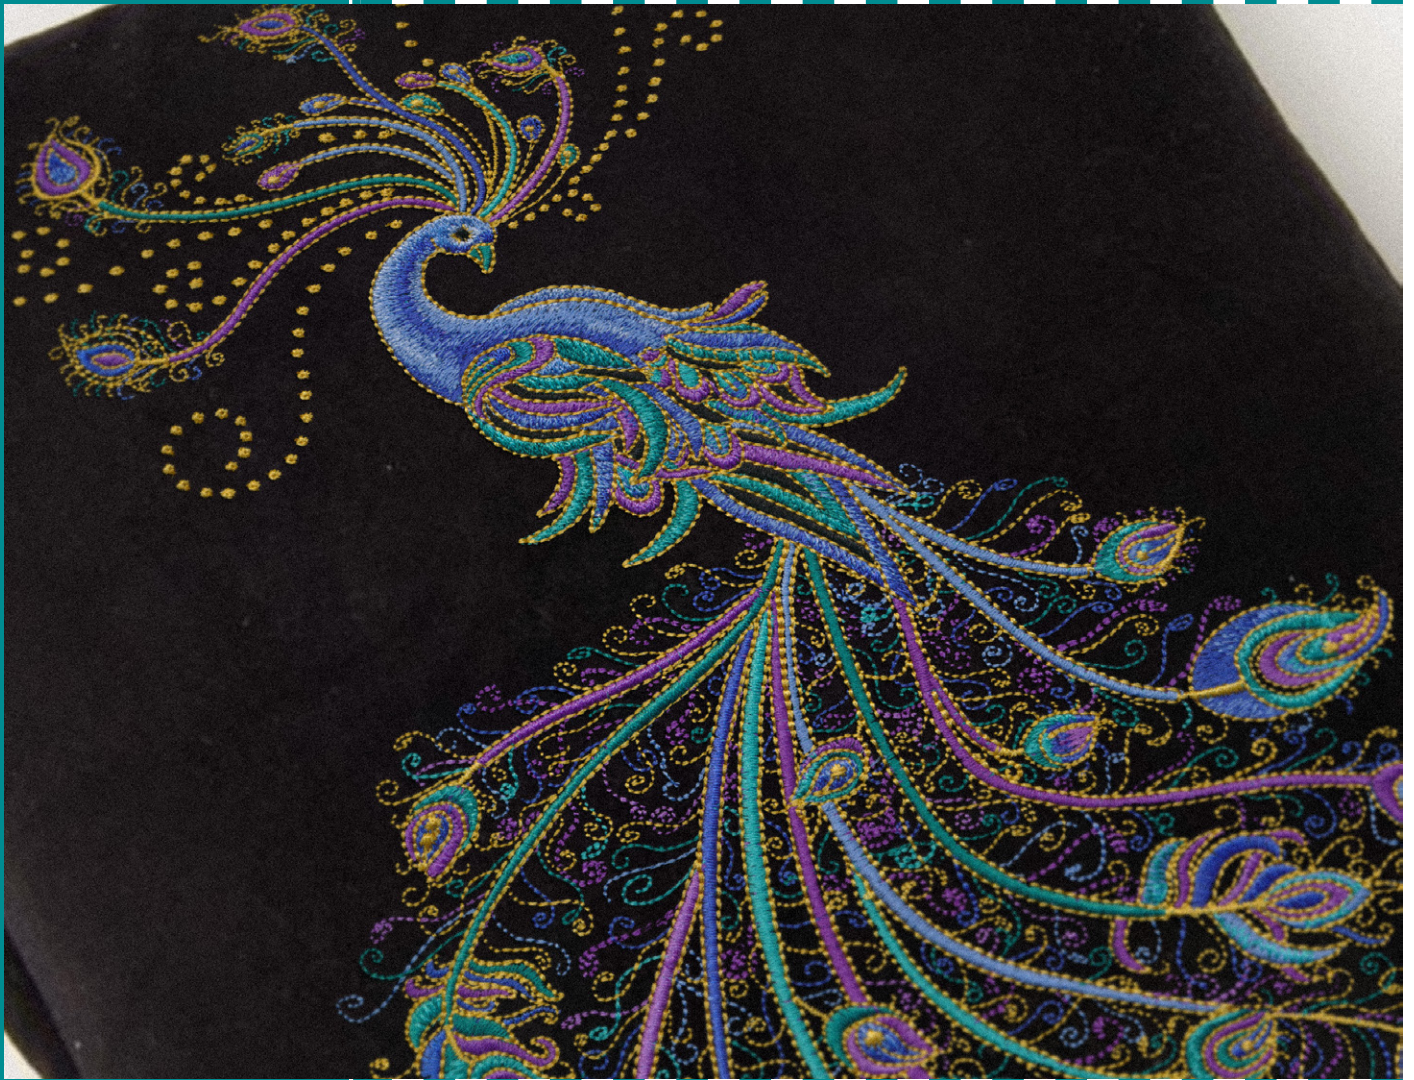

#80320

20
DESIGNS

Peacock Flourish

by Ann Lauer

It is a violation of Copyright law to make and distribute copies of electronic designs or artwork. Electronic designs are licensed to the original purchaser for use at one location. ©Designs by Ann Lauer for use in home embroidery. All rights reserved.