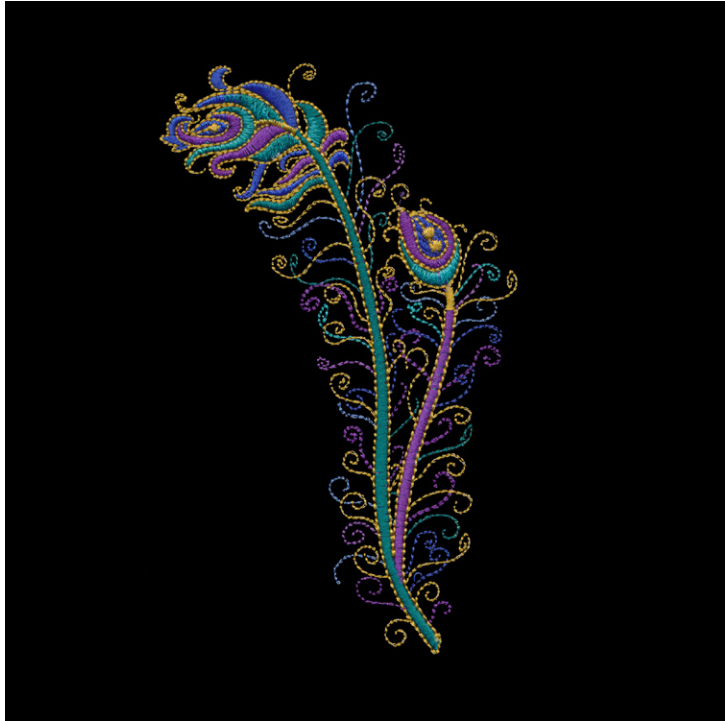

Note: Some designs in this collection may have been created using unique special stitches and/or techniques. To preserve design integrity when rescaling or rotating designs in your software, always rescale or rotate designs using the handles directly on-screen.

80320-09 Peacock Feather 5

Size Inches: Size mm: Stitch Count:
5.25 X 3.25 in.   133.4 X 82.6 mm   8839 St.

	1. Dark Purple Detail	2905
	2. Light Purple Detail	2910
	3. Dark Blue Detail	3612
	4. Blue Detail	3631
	5. Seagreen Detail.....	4625
	6. Deep Aqua Detail	4610
	7. Dark Purple Detail	2905
	8. Seagreen Detail.....	4625
	9. Gold Detail and Outlines	0721